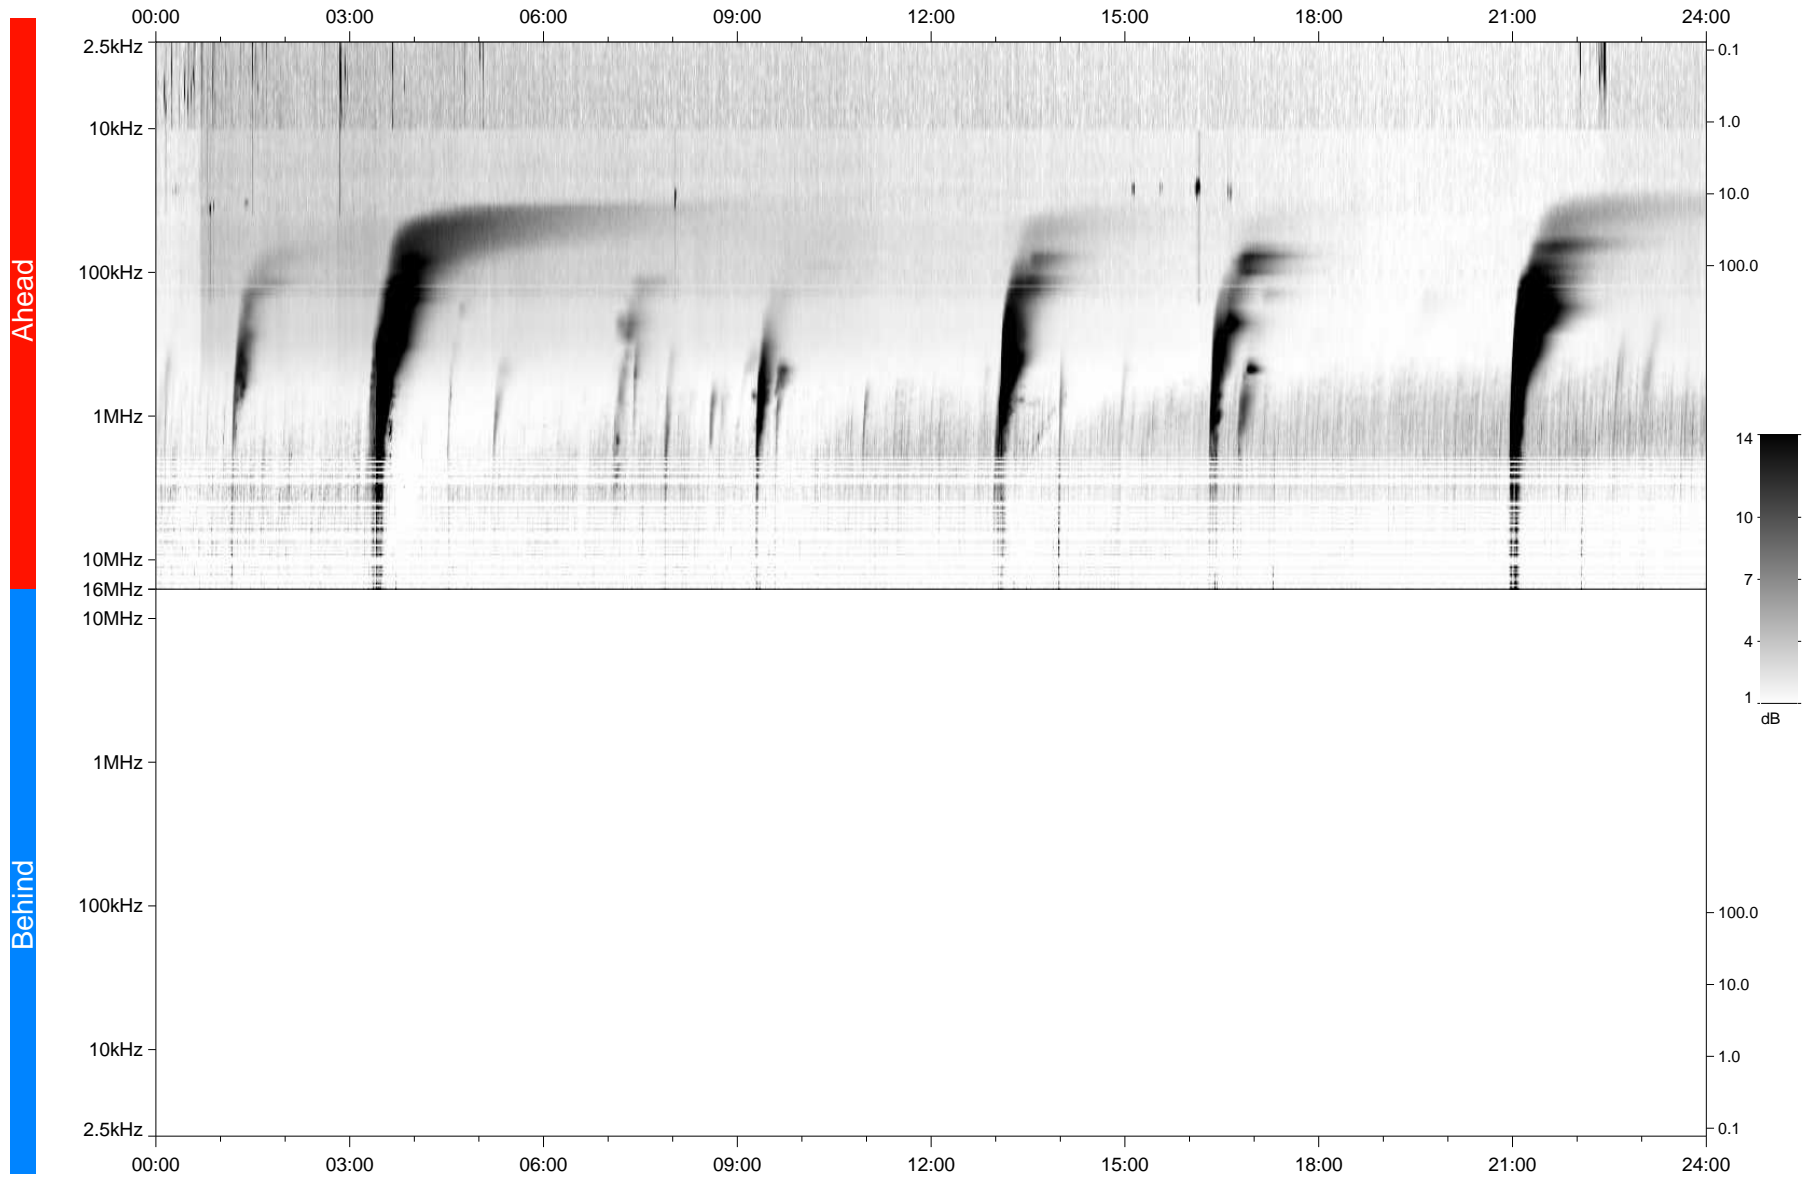

STEREO/WAVES Daily Summary - 23-Jan-2024 (DOY 023)

Ahead source file: swaves_ahead_2024_023_1_05.fin
Ahead PSE Angle: 7.1°

Behind PSE Angle: -13.8°
Behind source file: No STEREO-B data

Time (UTC)

file: stereo_swaves_daily-summary_gray_20240123_v04
made by: space.umn.edu on macOS with TDL 8.8.2 on 2024-02-24 12:14:54, with TLib V946 / dynspec V311