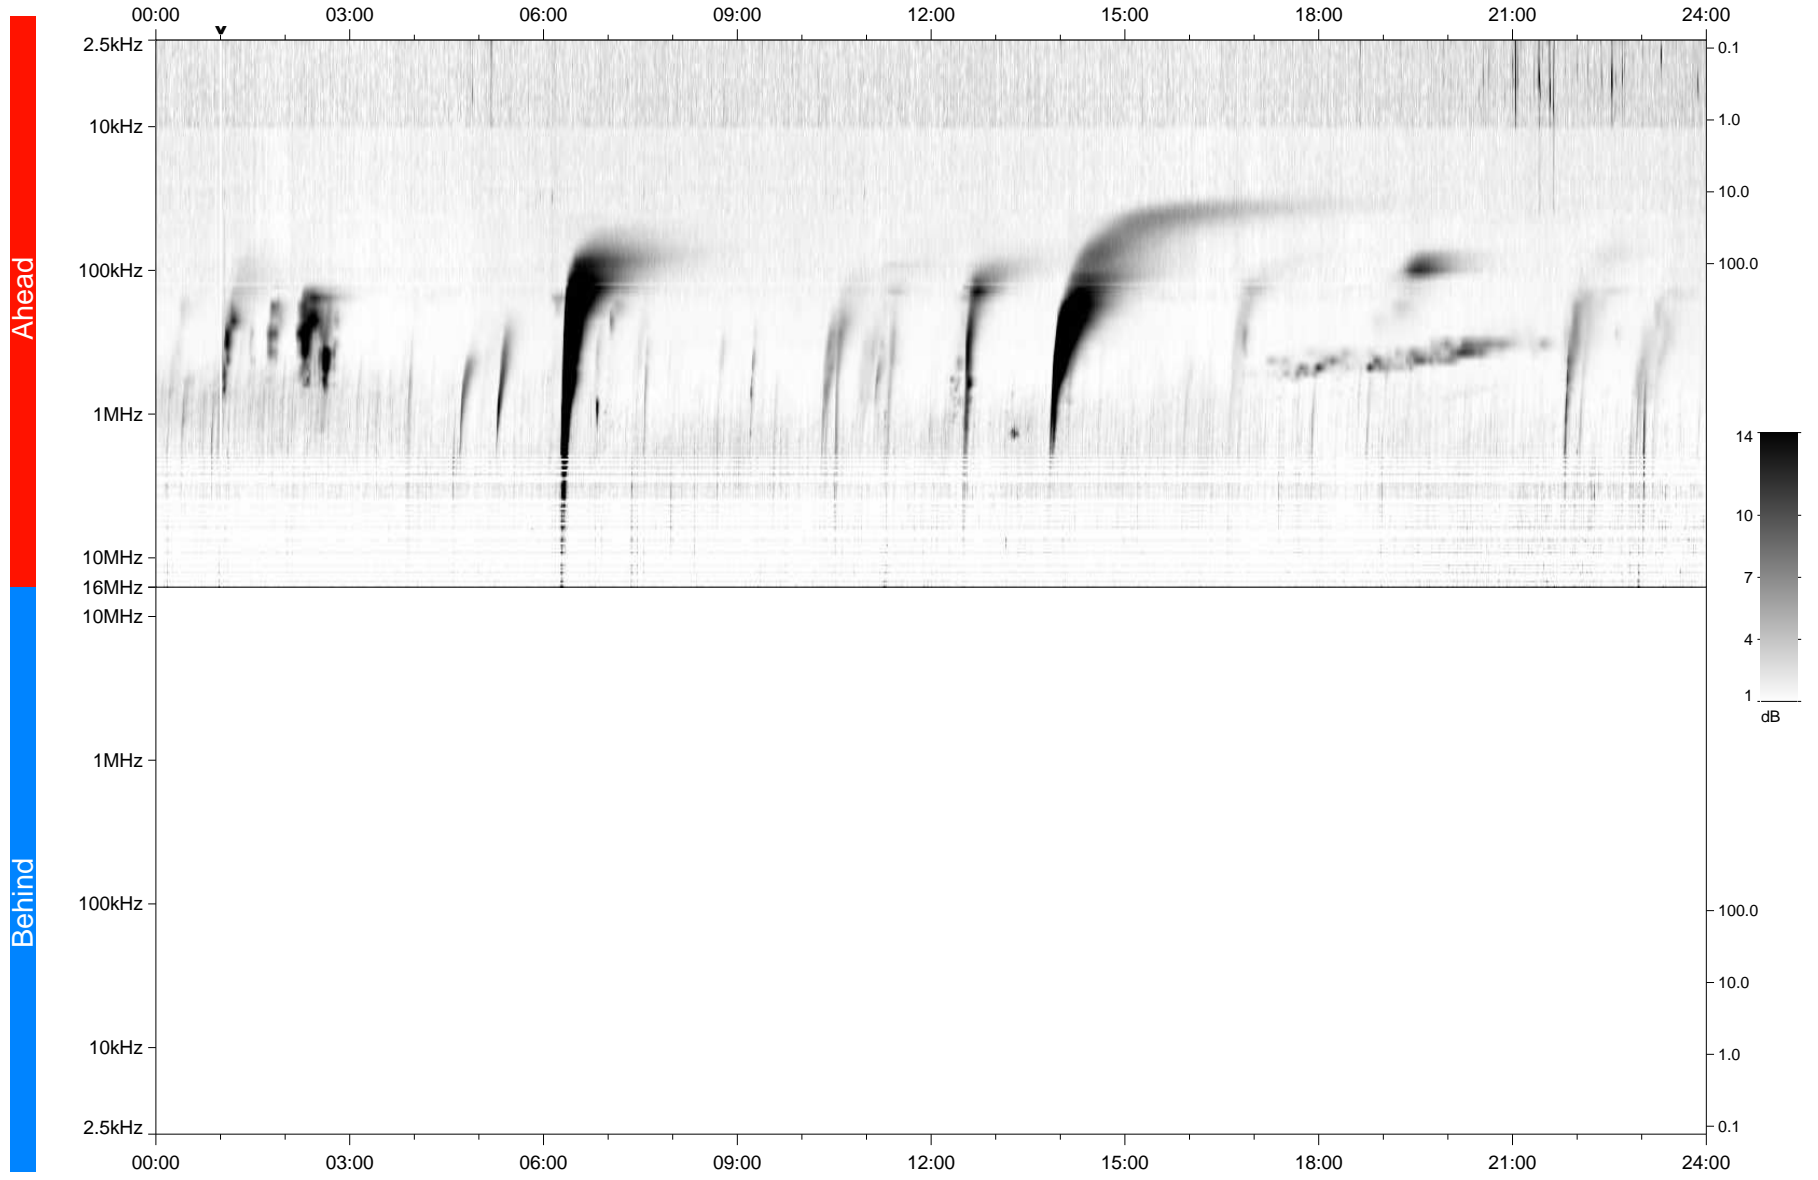

STEREO/WAVES Daily Summary - 22-Jan-2024 (DOY 022)

Ahead source file: swaves_ahead_2024_022_1_05.fin
Ahead PSE Angle: 7.0°

Behind PSE Angle: -13.8°
Behind source file: No STEREO-B data

Time (UTC)

file: stereo_swaves_daily-summary_gray_20240122_v04
made by: space.umn.edu on macOS with TDL 8.8.2 on 2024-02-24 12:13:45, with TLib V946 / dynspec V311