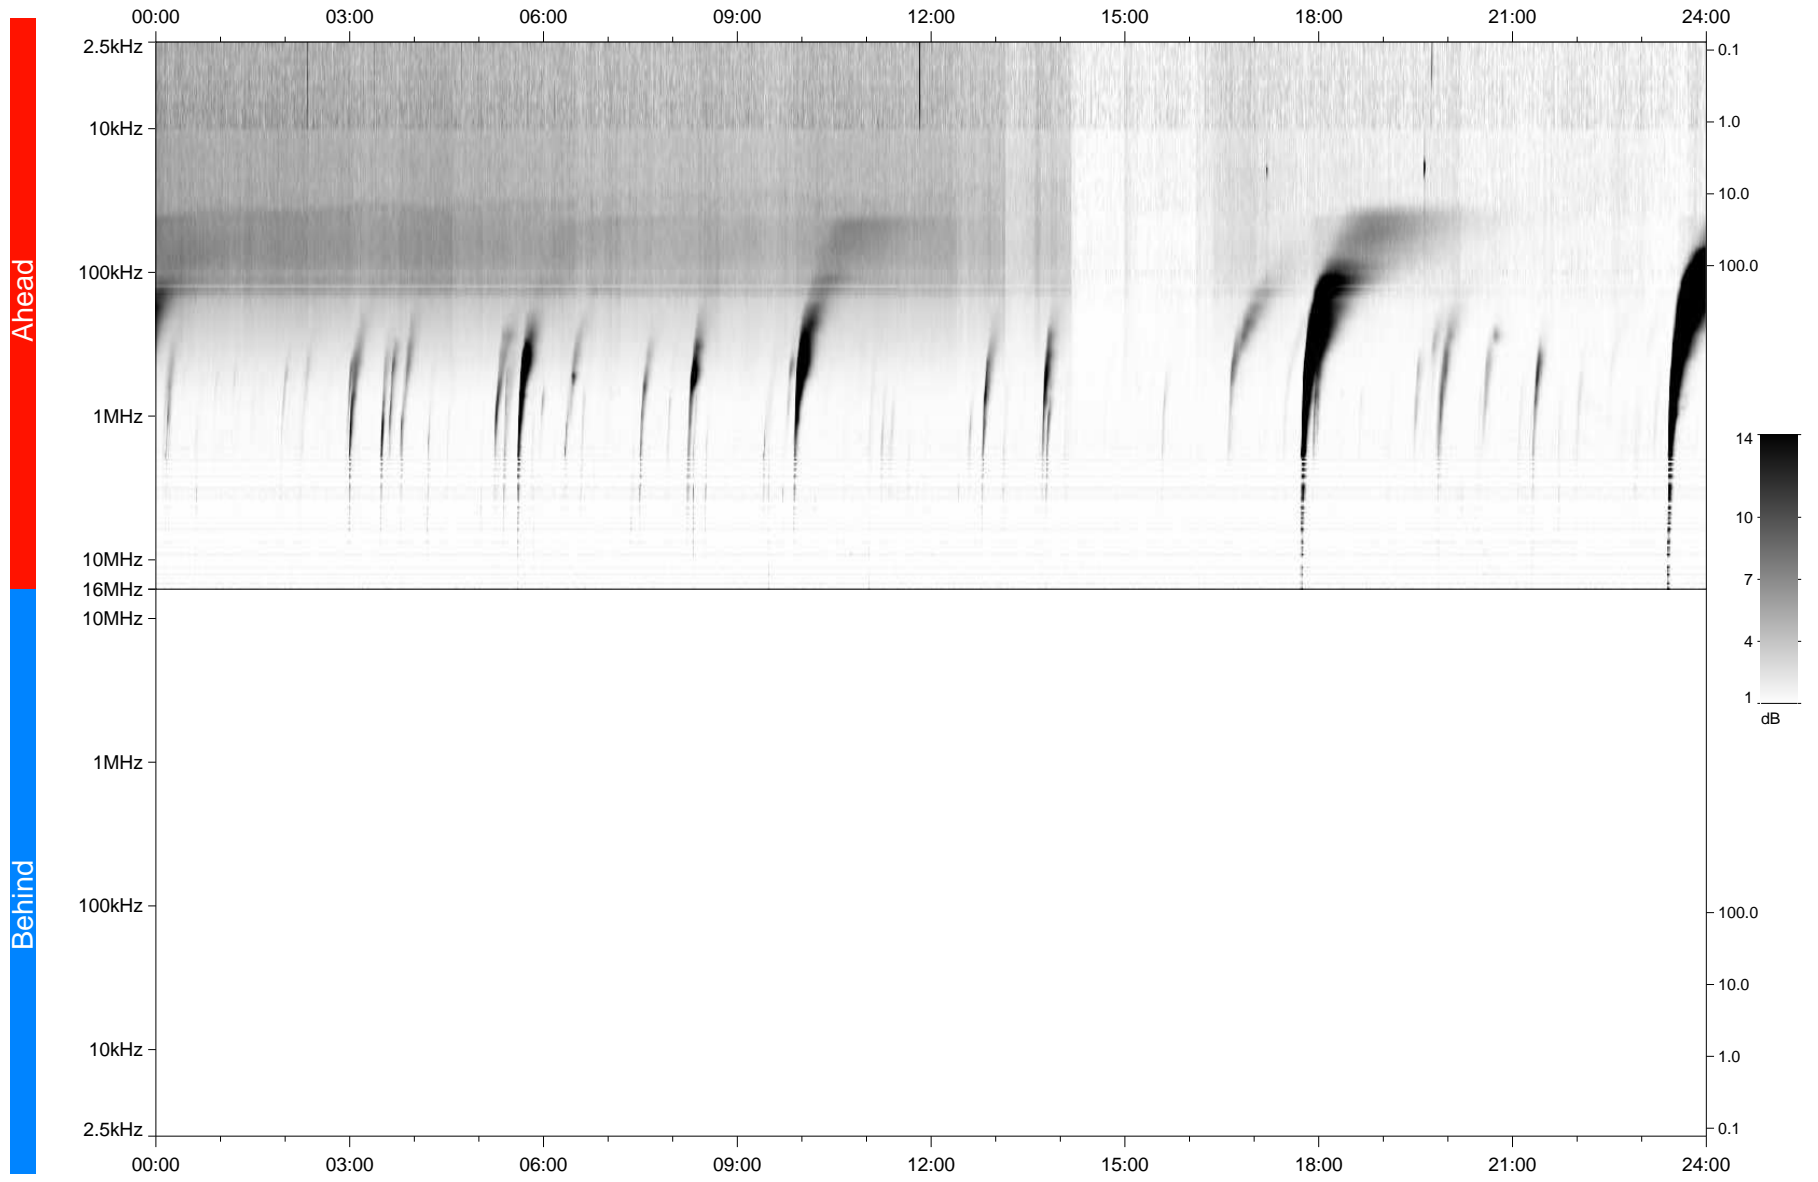

# STEREO/WAVES Daily Summary - 19-Jan-2024 (DOY 019)

Ahead source file: swaves\_ahead\_2024\_019\_1\_05.fin  
Ahead PSE Angle: 7.1°

Behind PSE Angle: -13.7°  
Behind source file: No STEREO-B data

Time (UTC)

file: stereo\_swaves\_daily-summary\_gray\_20240119\_v04  
made by: space.umn.edu on macOS with TDL 8.8.2 on 2024-02-19 10:20:28, with TLib V946 / dynspec V311