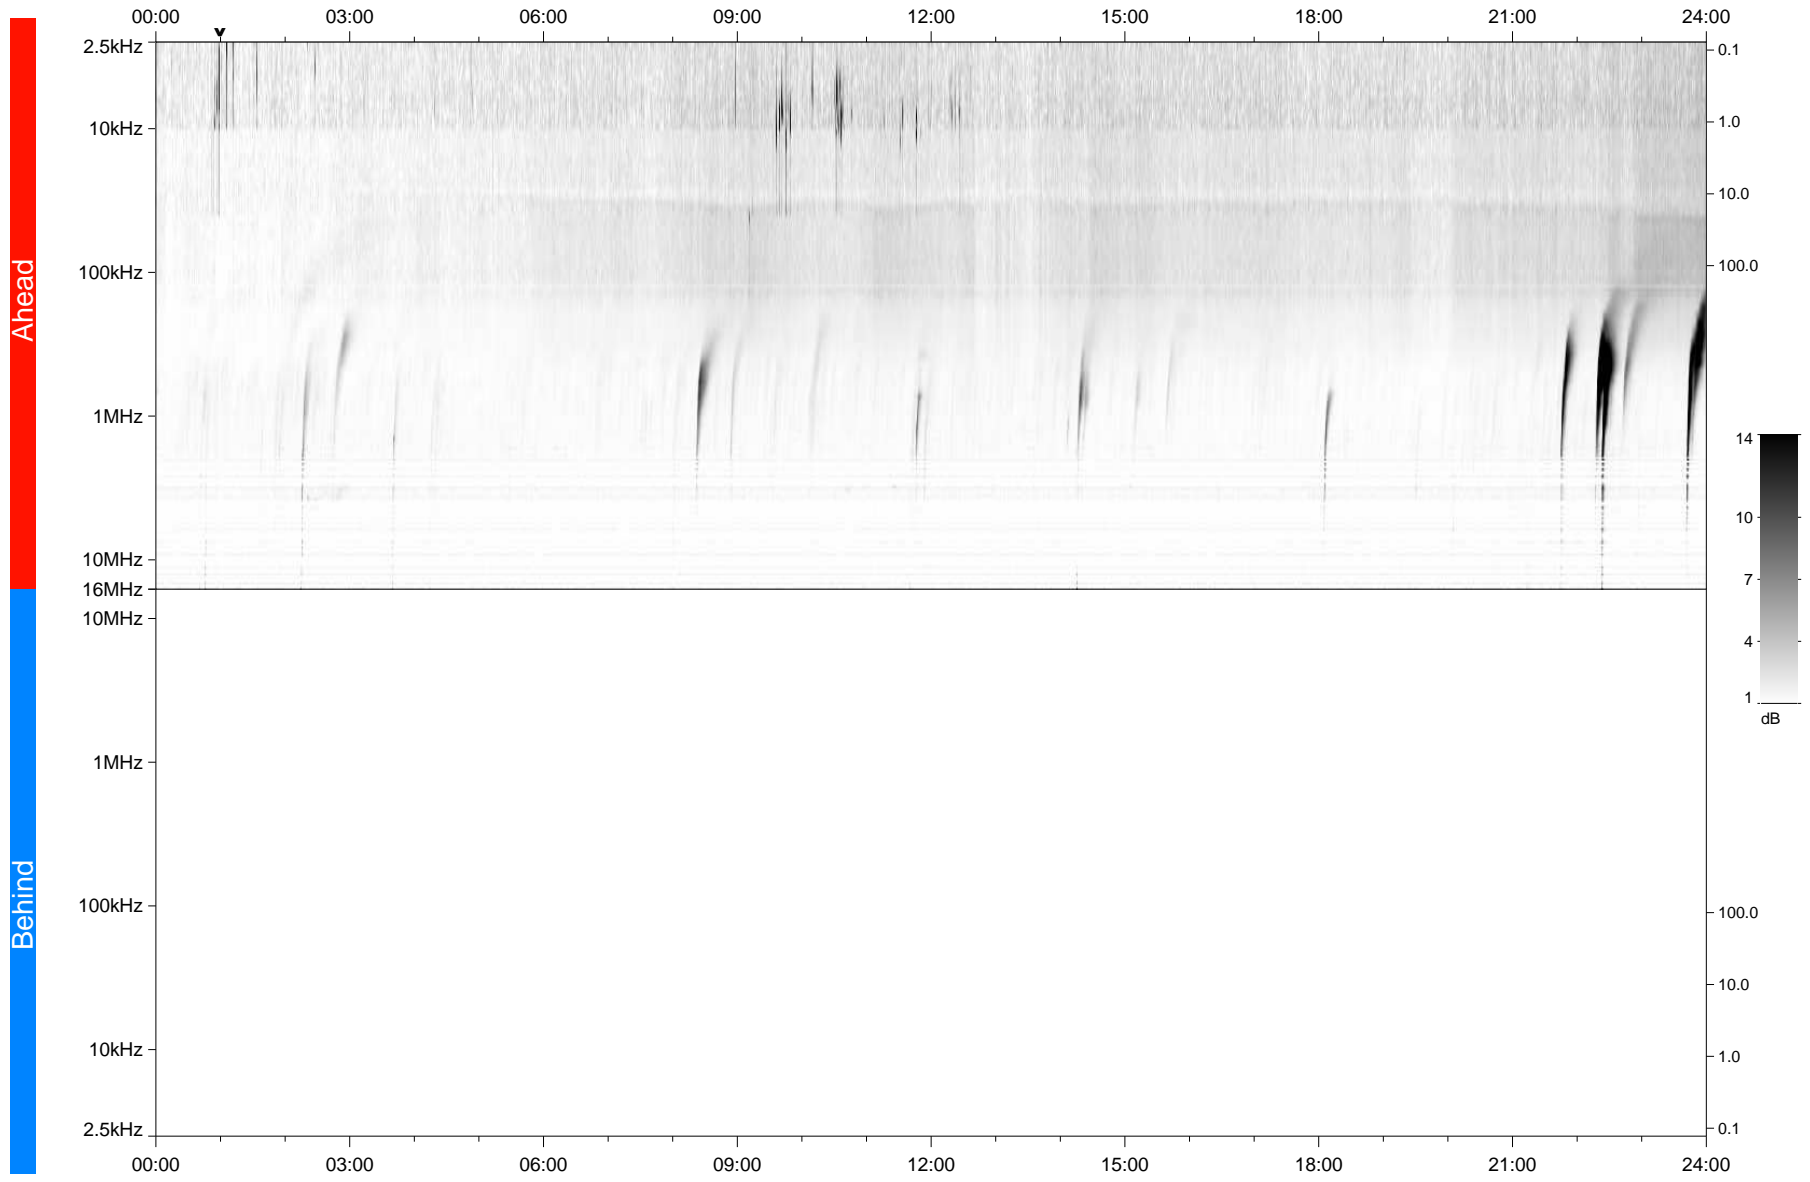

STEREO/WAVES Daily Summary - 18-Jan-2024 (DOY 018)

Ahead source file: swaves_ahead_2024_018_1_05.fin
Ahead PSE Angle: 7.0°

Behind PSE Angle: -13.7°
Behind source file: No STEREO-B data

Time (UTC)

file: stereo_swaves_daily-summary_gray_20240118_v04
made by: space.umn.edu on macOS with TDL 8.8.2 on 2024-02-19 10:19:19, with TLib V946 / dynspec V311