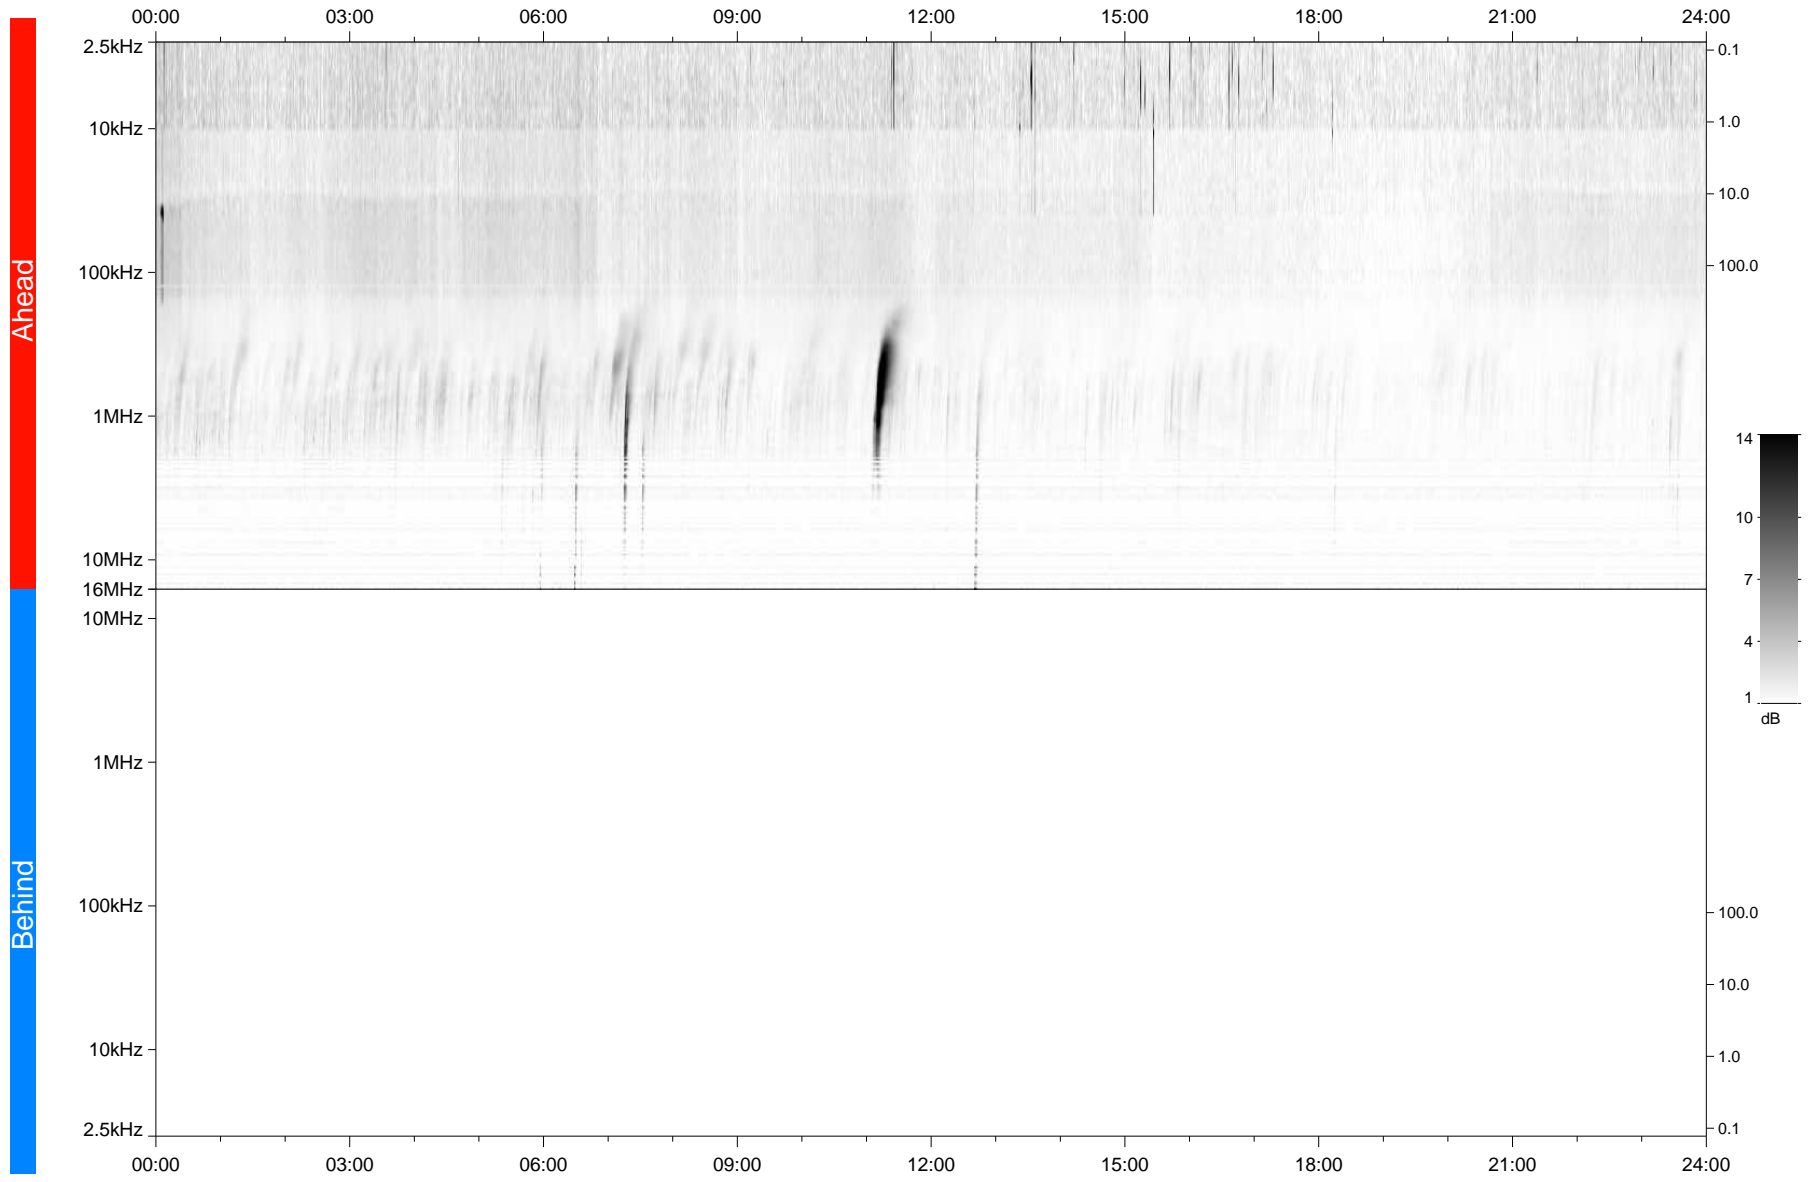

STEREO/WAVES Daily Summary - 17-Jan-2024 (DOY 017)

Ahead source file: swaves_ahead_2024_017_1_05.fin
Ahead PSE Angle: 7.0°

Behind PSE Angle: -13.7°
Behind source file: No STEREO-B data

Time (UTC)

file: stereo_swaves_daily-summary_gray_20240117_v04
made by: space.umn.edu on macOS with TDL 8.8.2 on 2024-02-19 10:18:11, with TLib V946 / dynspec V311