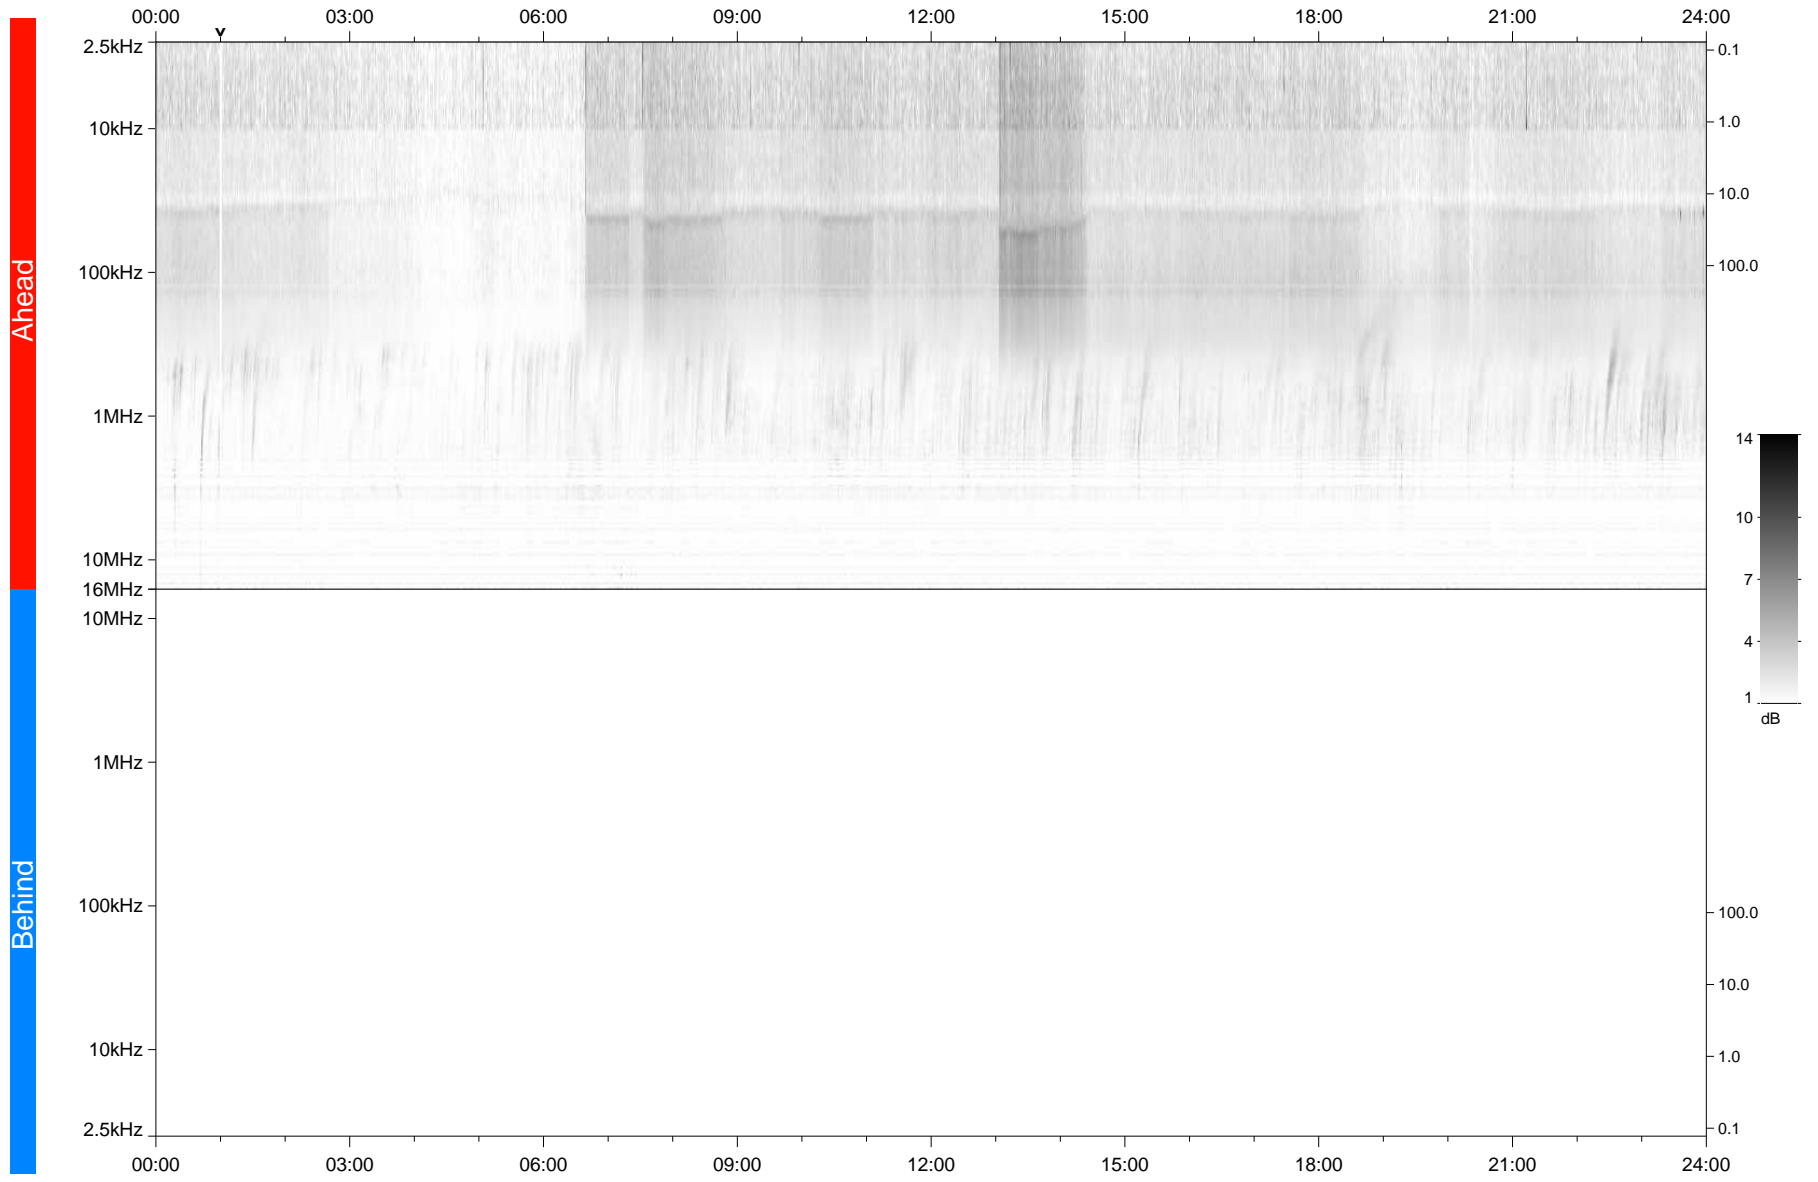

# STEREO/WAVES Daily Summary - 16-Jan-2024 (DOY 016)

Ahead source file: swaves\_ahead\_2024\_016\_1\_05.fin  
Ahead PSE Angle: 7.1°

Behind PSE Angle: -13.6°  
Behind source file: No STEREO-B data

Time (UTC)

file: stereo\_swaves\_daily-summary\_gray\_20240116\_v04  
made by: space.umn.edu on macOS with TDL 8.8.2 on 2024-02-16 07:34:41, with TLib V946 / dynspec V311