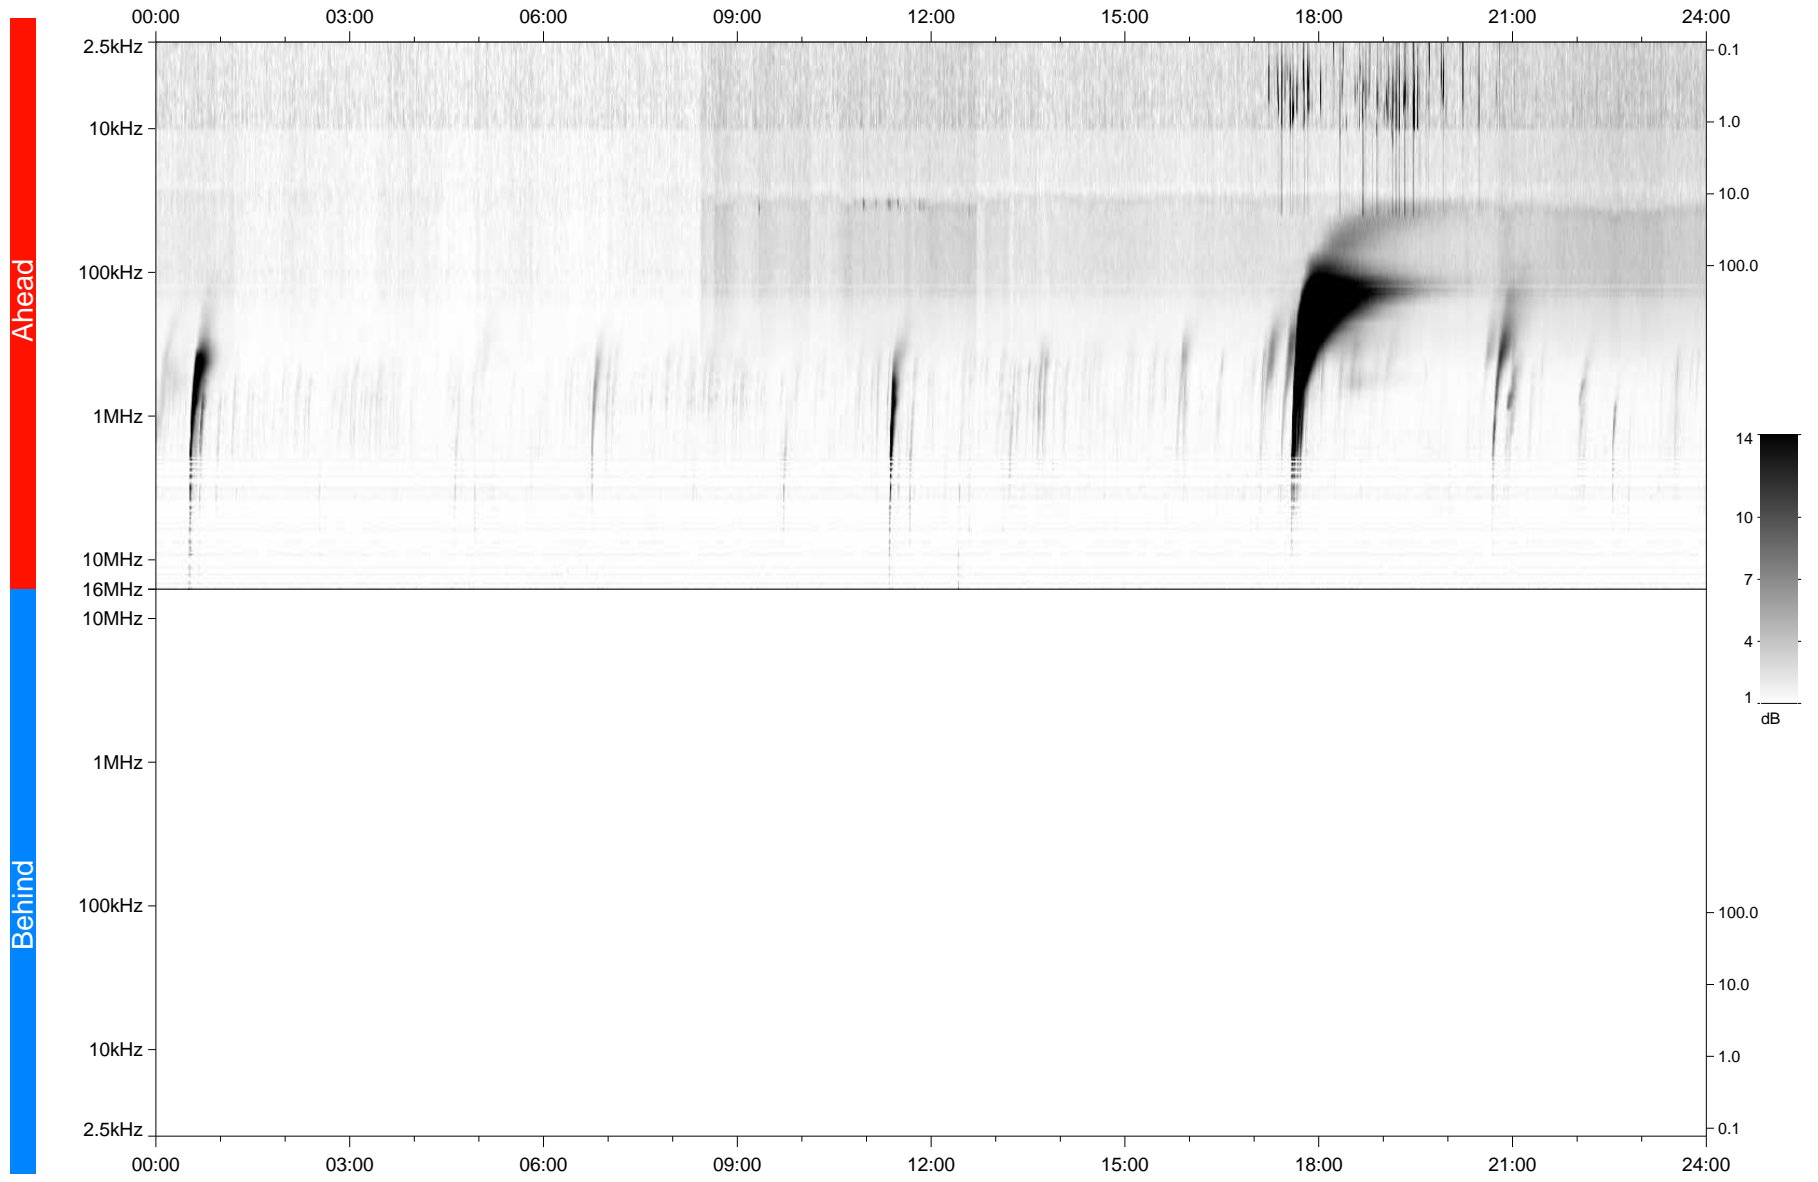

# STEREO/WAVES Daily Summary - 15-Jan-2024 (DOY 015)

Ahead source file: swaves\_ahead\_2024\_015\_1\_05.fin  
Ahead PSE Angle: 7.0°

Behind PSE Angle: -13.6°  
Behind source file: No STEREO-B data

Time (UTC)

file: stereo\_swaves\_daily-summary\_gray\_20240115\_v04  
made by: space.umn.edu on macOS with TDL 8.8.2 on 2024-02-15 08:21:28, with TLib V946 / dynspec V311