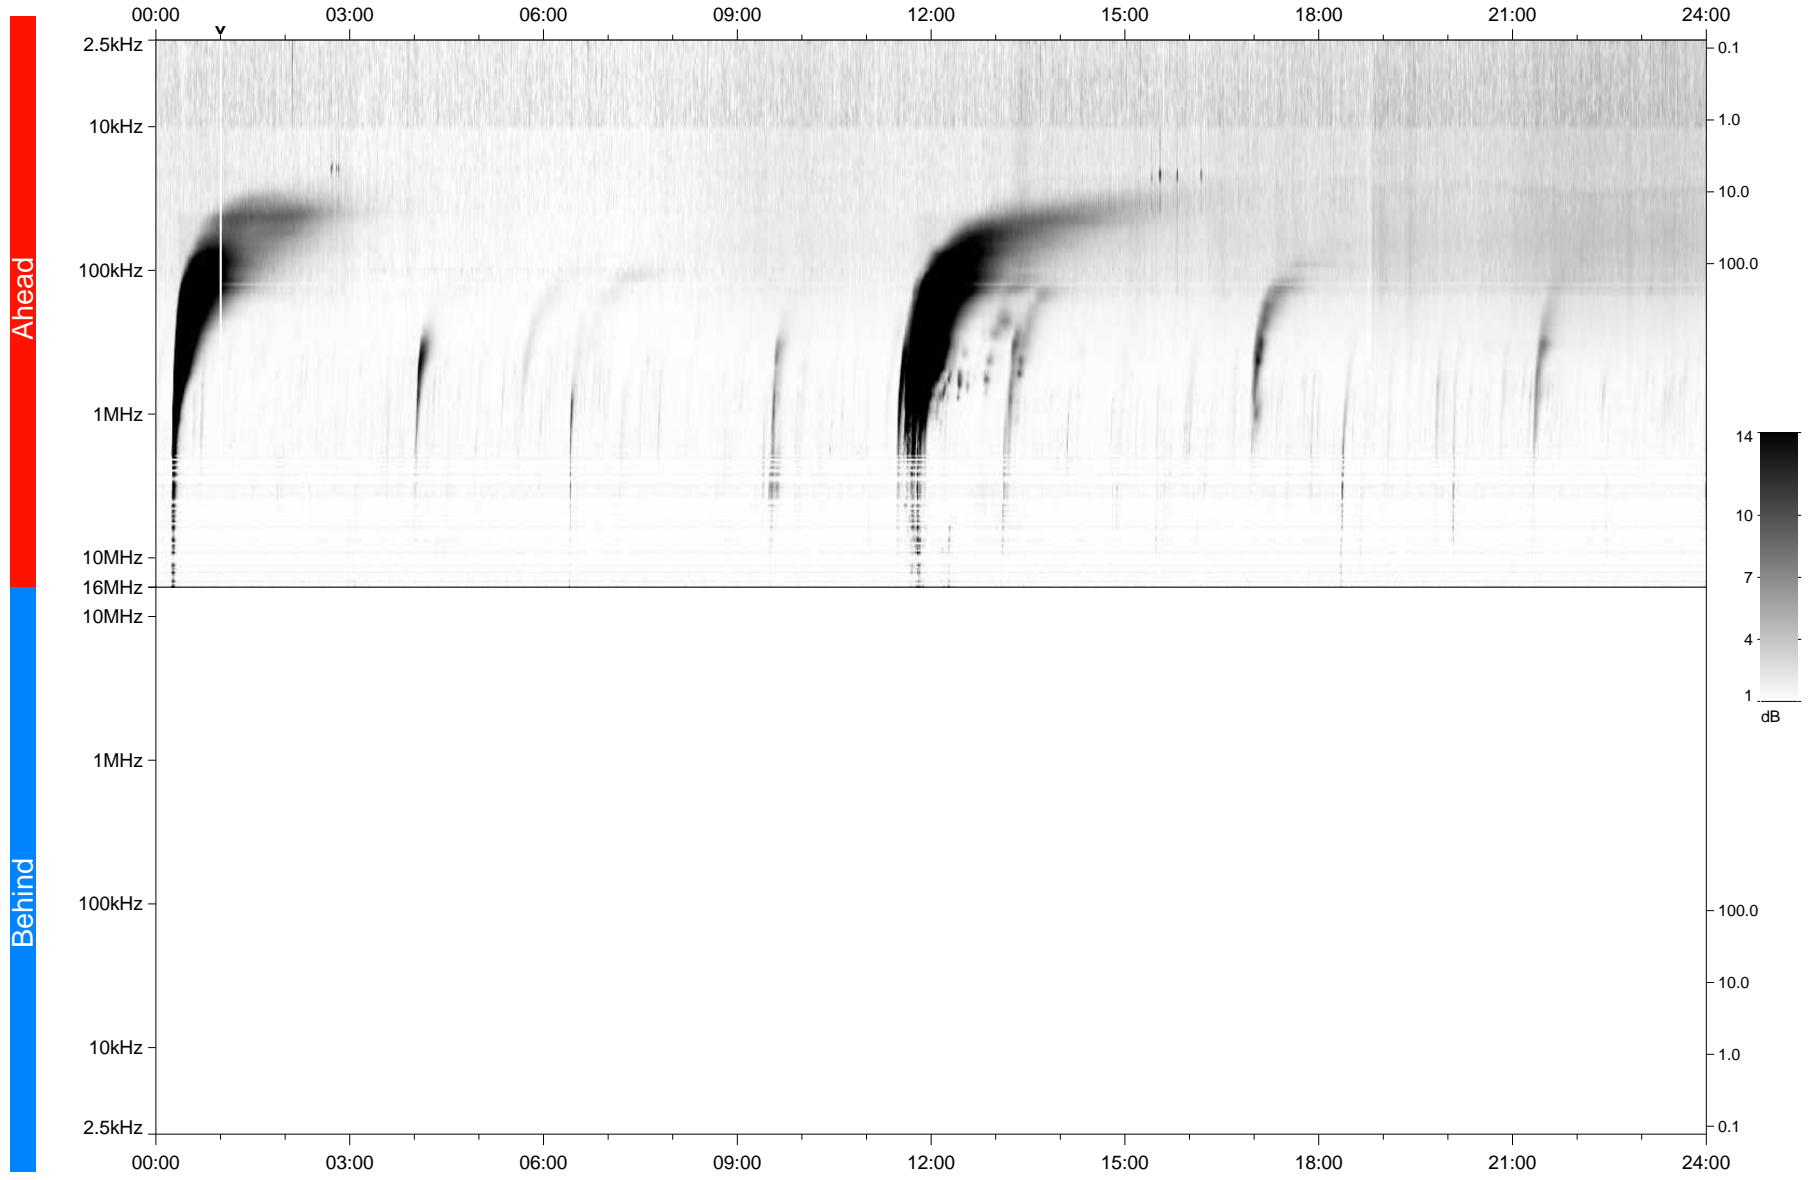

STEREO/WAVES Daily Summary - 14-Jan-2024 (DOY 014)

Ahead source file: swaves_ahead_2024_014_1_05.fin
Ahead PSE Angle: 7.0°

Behind PSE Angle: -13.6°
Behind source file: No STEREO-B data

Time (UTC)

file: stereo_swaves_daily-summary_gray_20240114_v04
made by: space.umn.edu on macOS with TDL 8.8.2 on 2024-02-15 08:20:20, with TLib V946 / dynspec V311