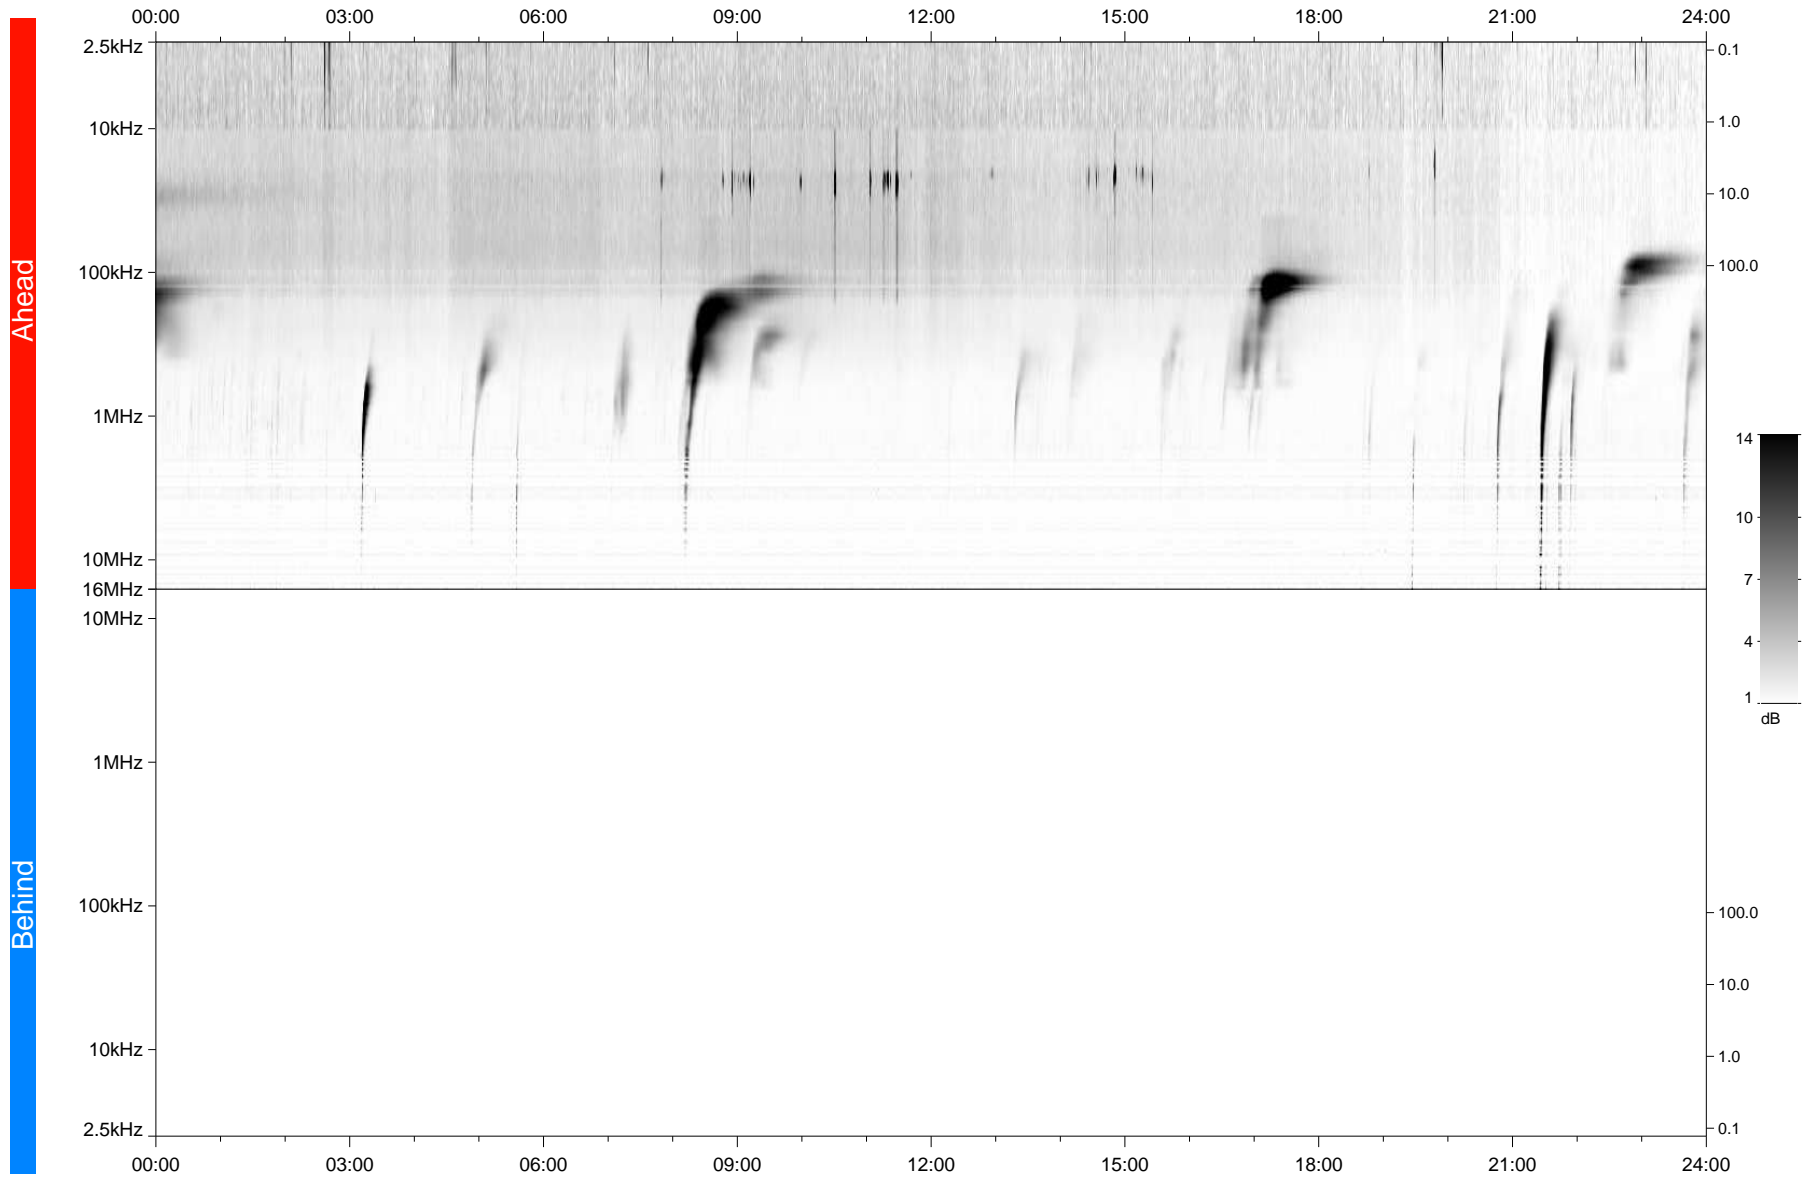

# STEREO/WAVES Daily Summary - 11-Jan-2024 (DOY 011)

Ahead source file: swaves\_ahead\_2024\_011\_1\_05.fin  
Ahead PSE Angle: 7.0°

Behind PSE Angle: -13.5°  
Behind source file: No STEREO-B data

Time (UTC)

file: stereo\_swaves\_daily-summary\_gray\_20240111\_v04  
made by: space.umn.edu on macOS with TDL 8.8.2 on 2024-02-11 08:27:48, with Tlib V946 / dynspec V311