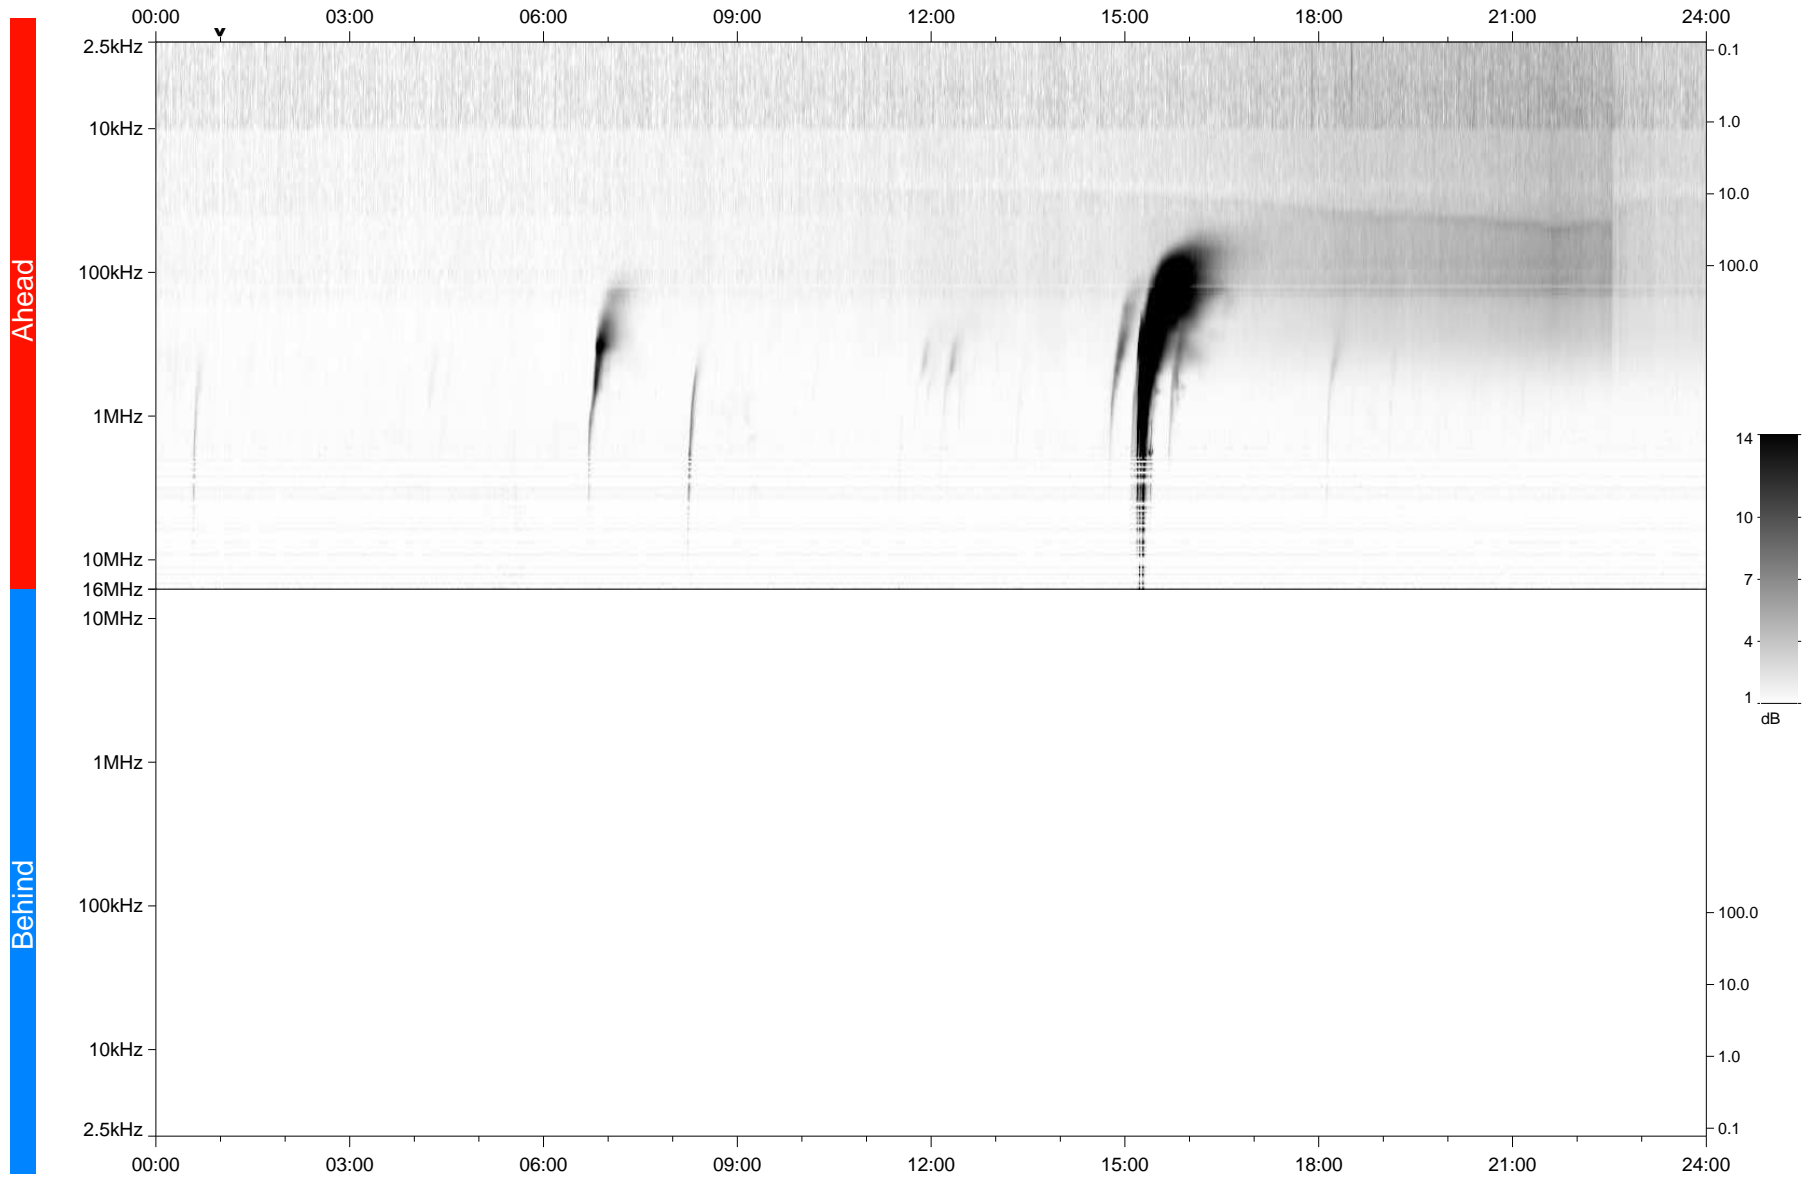

# STEREO/WAVES Daily Summary - 08-Jan-2024 (DOY 008)

Ahead source file: swaves\_ahead\_2024\_008\_1\_05.fin  
Ahead PSE Angle: 6.9°

Behind PSE Angle: -13.5°  
Behind source file: No STEREO-B data

Time (UTC)

file: stereo\_swaves\_daily-summary\_gray\_20240108\_v04  
made by: space.umn.edu on macOS with TDL 8.8.2 on 2024-02-08 10:20:33, with TLib V946 / dynspec V311