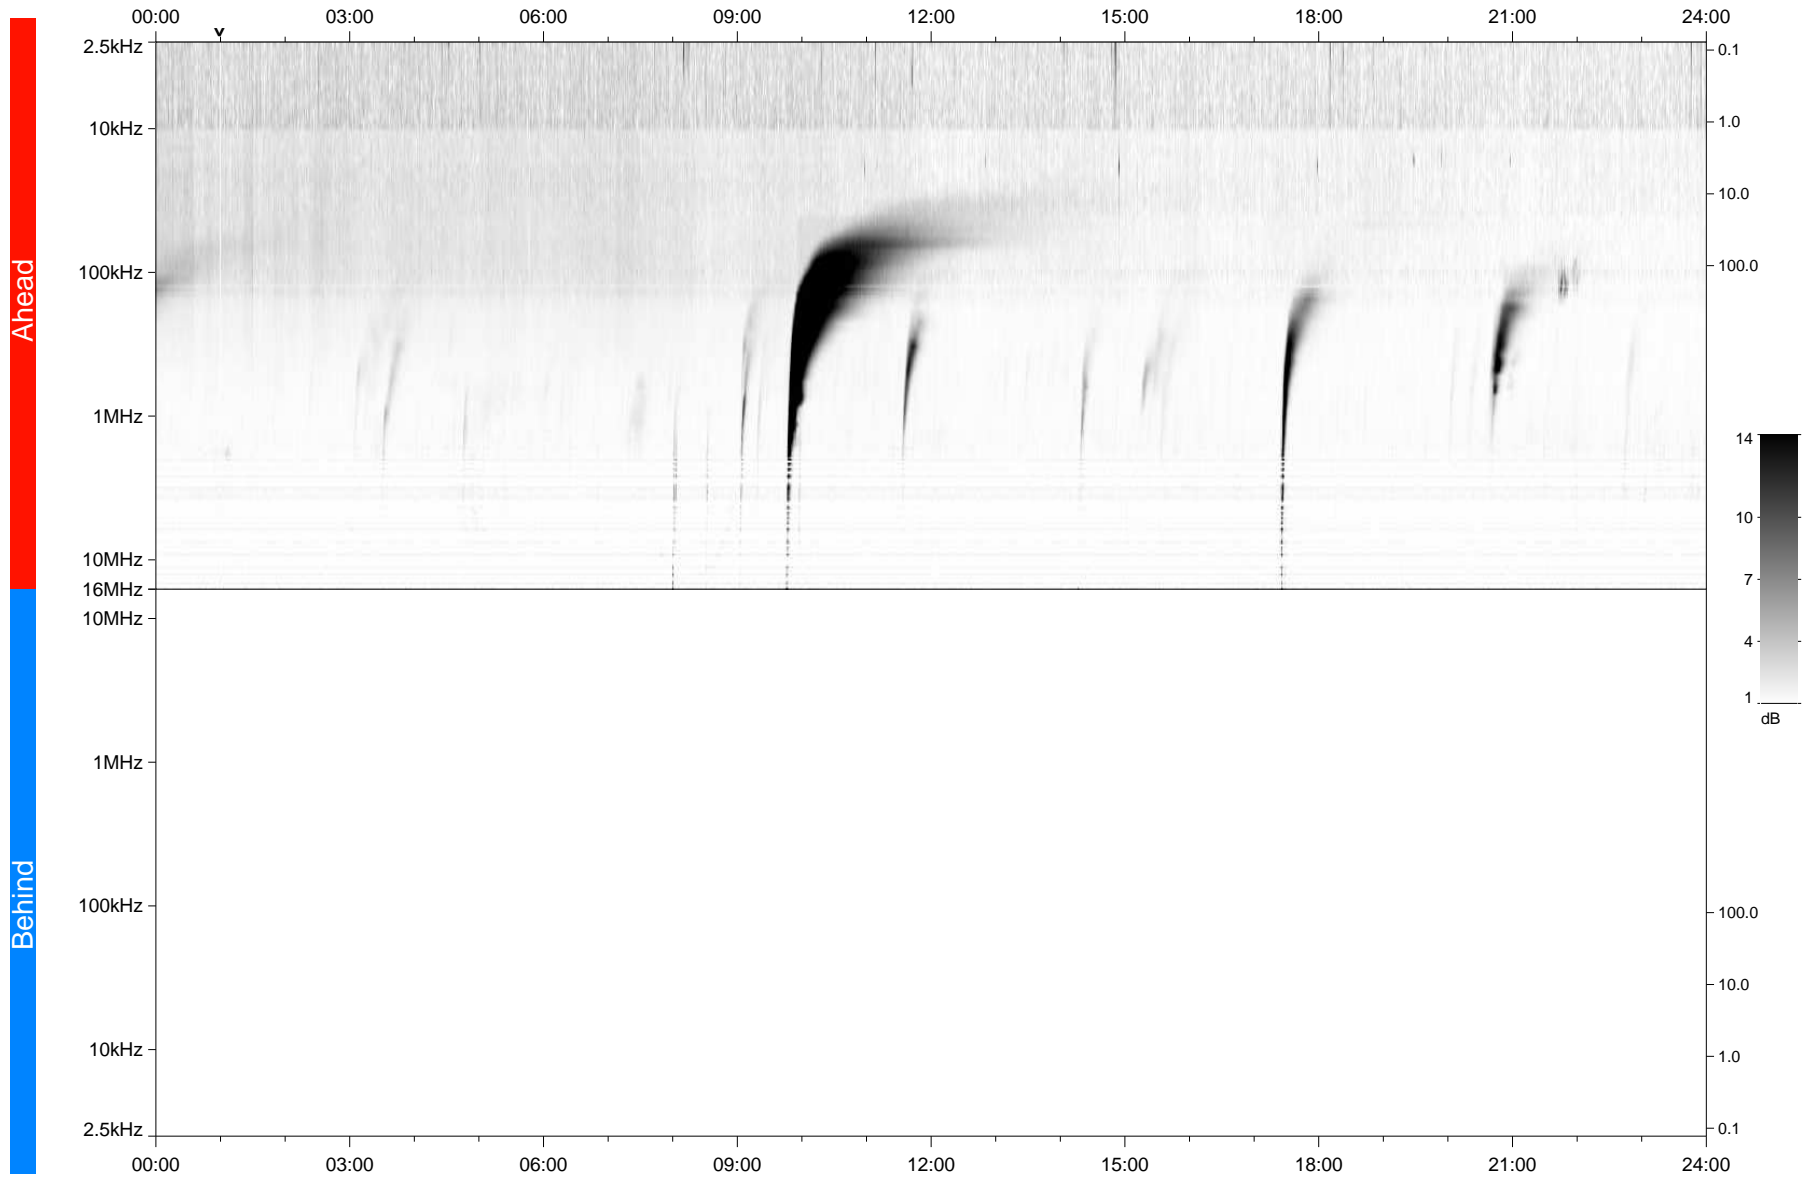

STEREO/WAVES Daily Summary - 04-Jan-2024 (DOY 004)

Ahead source file: swaves_ahead_2024_004_1_05.fin
Ahead PSE Angle: 6.9°

Behind PSE Angle: -13.4°
Behind source file: No STEREO-B data

Time (UTC)

file: stereo_swaves_daily-summary_gray_20240104_v04
made by: space.umn.edu on macOS with TDL 8.8.2 on 2024-02-04 16:39:50, with TLib V946 / dynspec V311