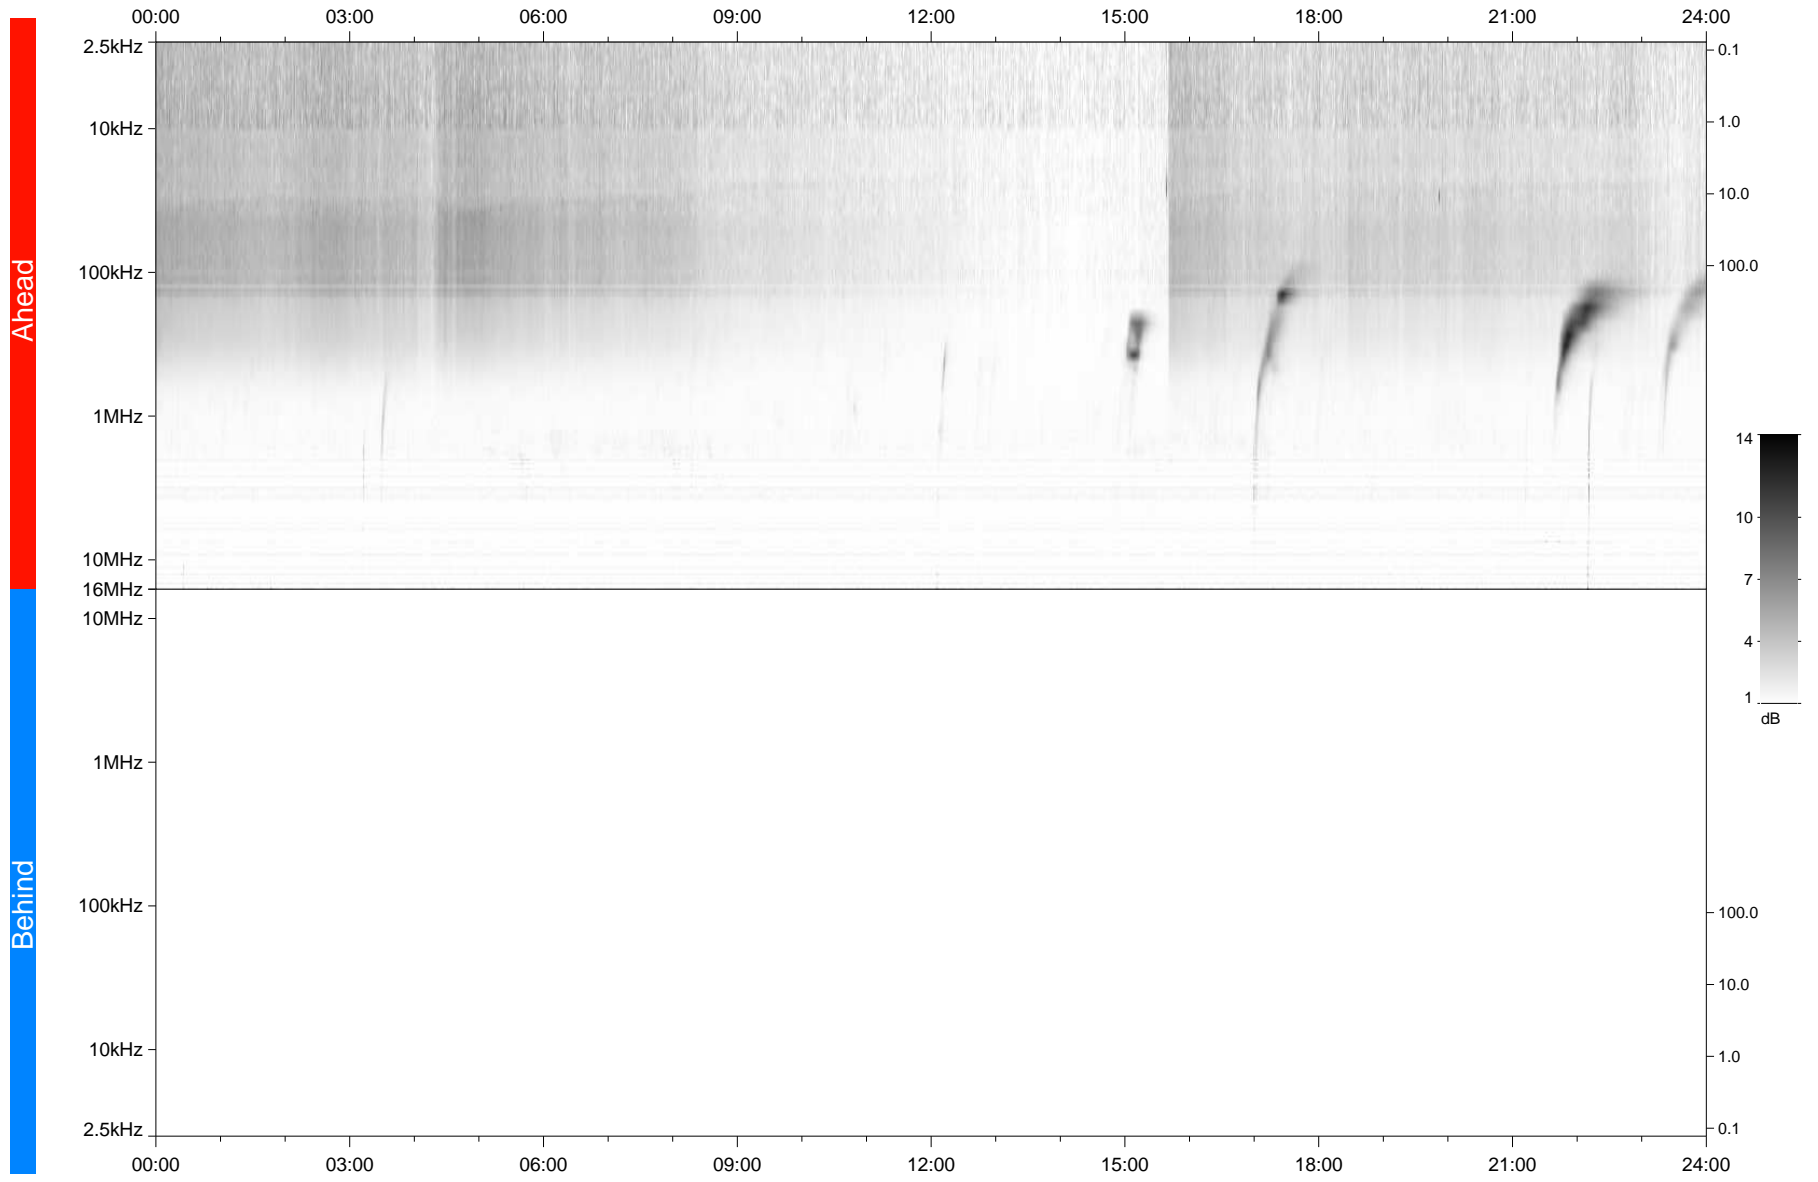

STEREO/WAVES Daily Summary - 03-Jan-2024 (DOY 003)

Ahead source file: swaves_ahead_2024_003_1_05.fin
Ahead PSE Angle: 6.8°

Behind PSE Angle: -13.4°
Behind source file: No STEREO-B data

Time (UTC)

file: stereo_swaves_daily-summary_gray_20240103_v04
made by: space.umn.edu on macOS with TDL 8.8.2 on 2024-02-03 08:49:51, with TLib V946 / dynspec V311