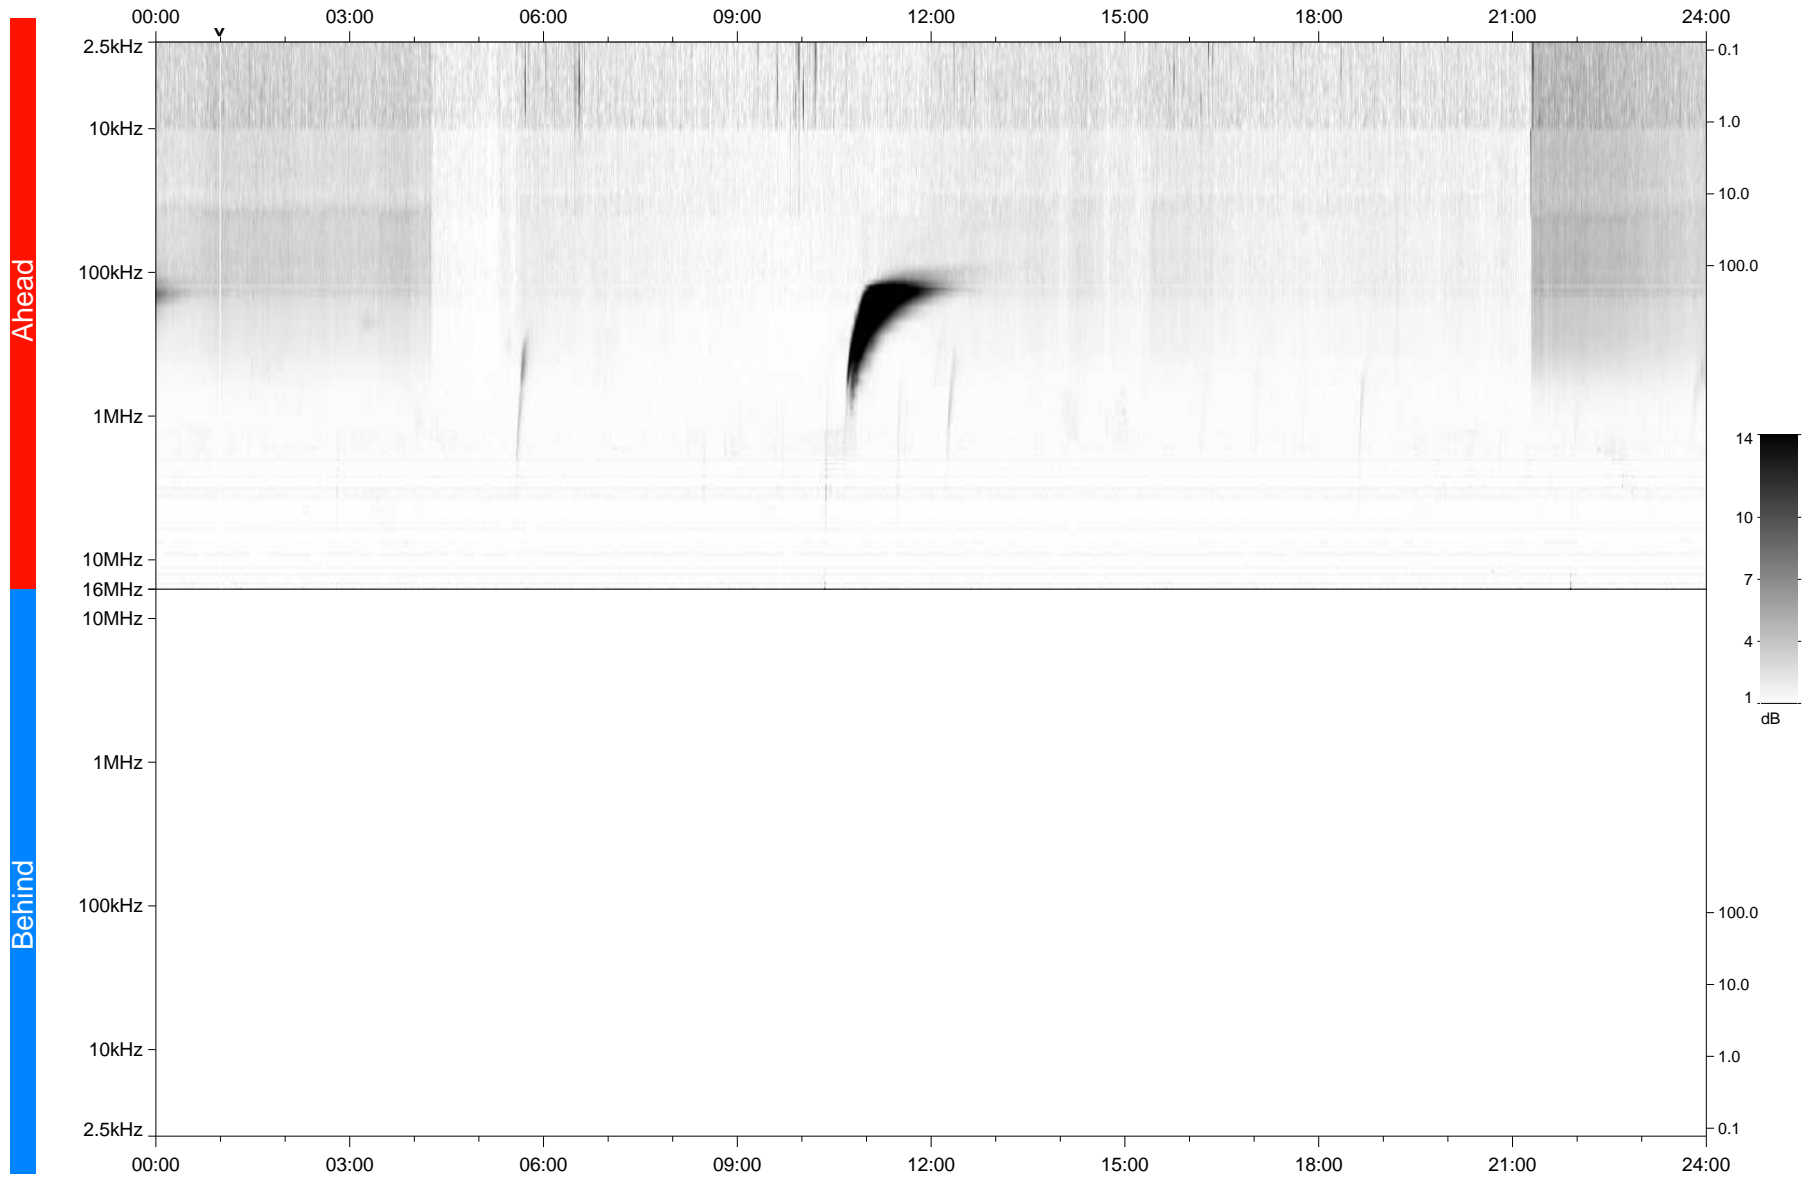

# STEREO/WAVES Daily Summary - 02-Jan-2024 (DOY 002)

Ahead source file: swaves\_ahead\_2024\_002\_1\_05.fin  
Ahead PSE Angle: 6.8°

Behind PSE Angle: -13.4°  
Behind source file: No STEREO-B data

Time (UTC)

file: stereo\_swaves\_daily-summary\_gray\_20240102\_v04  
made by: space.umn.edu on macOS with TDL 8.8.2 on 2024-02-02 08:28:09, with TLib V946 / dynspec V311