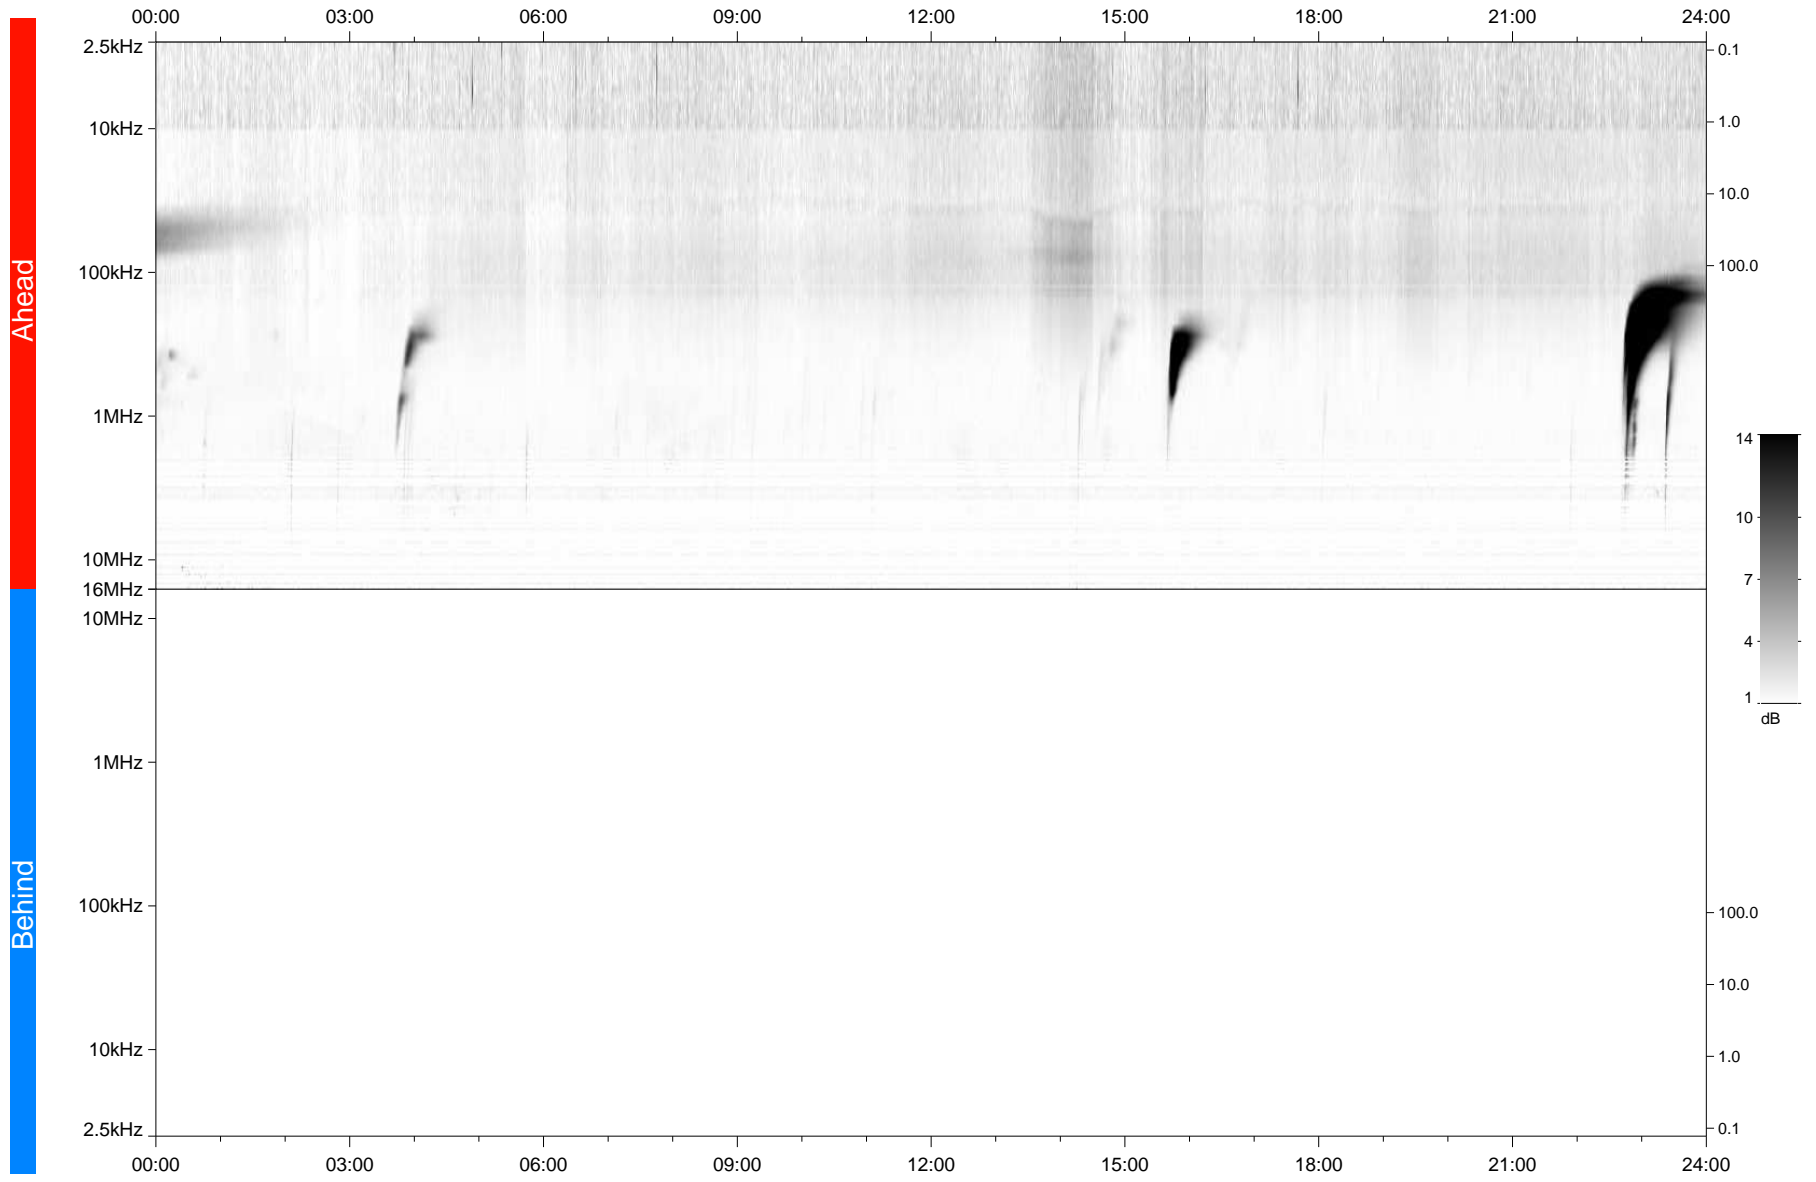

# STEREO/WAVES Daily Summary - 01-Jan-2024 (DOY 001)

Ahead source file: swaves\_ahead\_2024\_001\_1\_05.fin  
Ahead PSE Angle: 6.8°

Behind PSE Angle: -13.4°  
Behind source file: No STEREO-B data

Time (UTC)

file: stereo\_swaves\_daily-summary\_gray\_20240101\_v04  
made by: space.umn.edu on macOS with TDL 8.8.2 on 2024-02-01 09:02:08, with Tlib V946 / dynspec V311