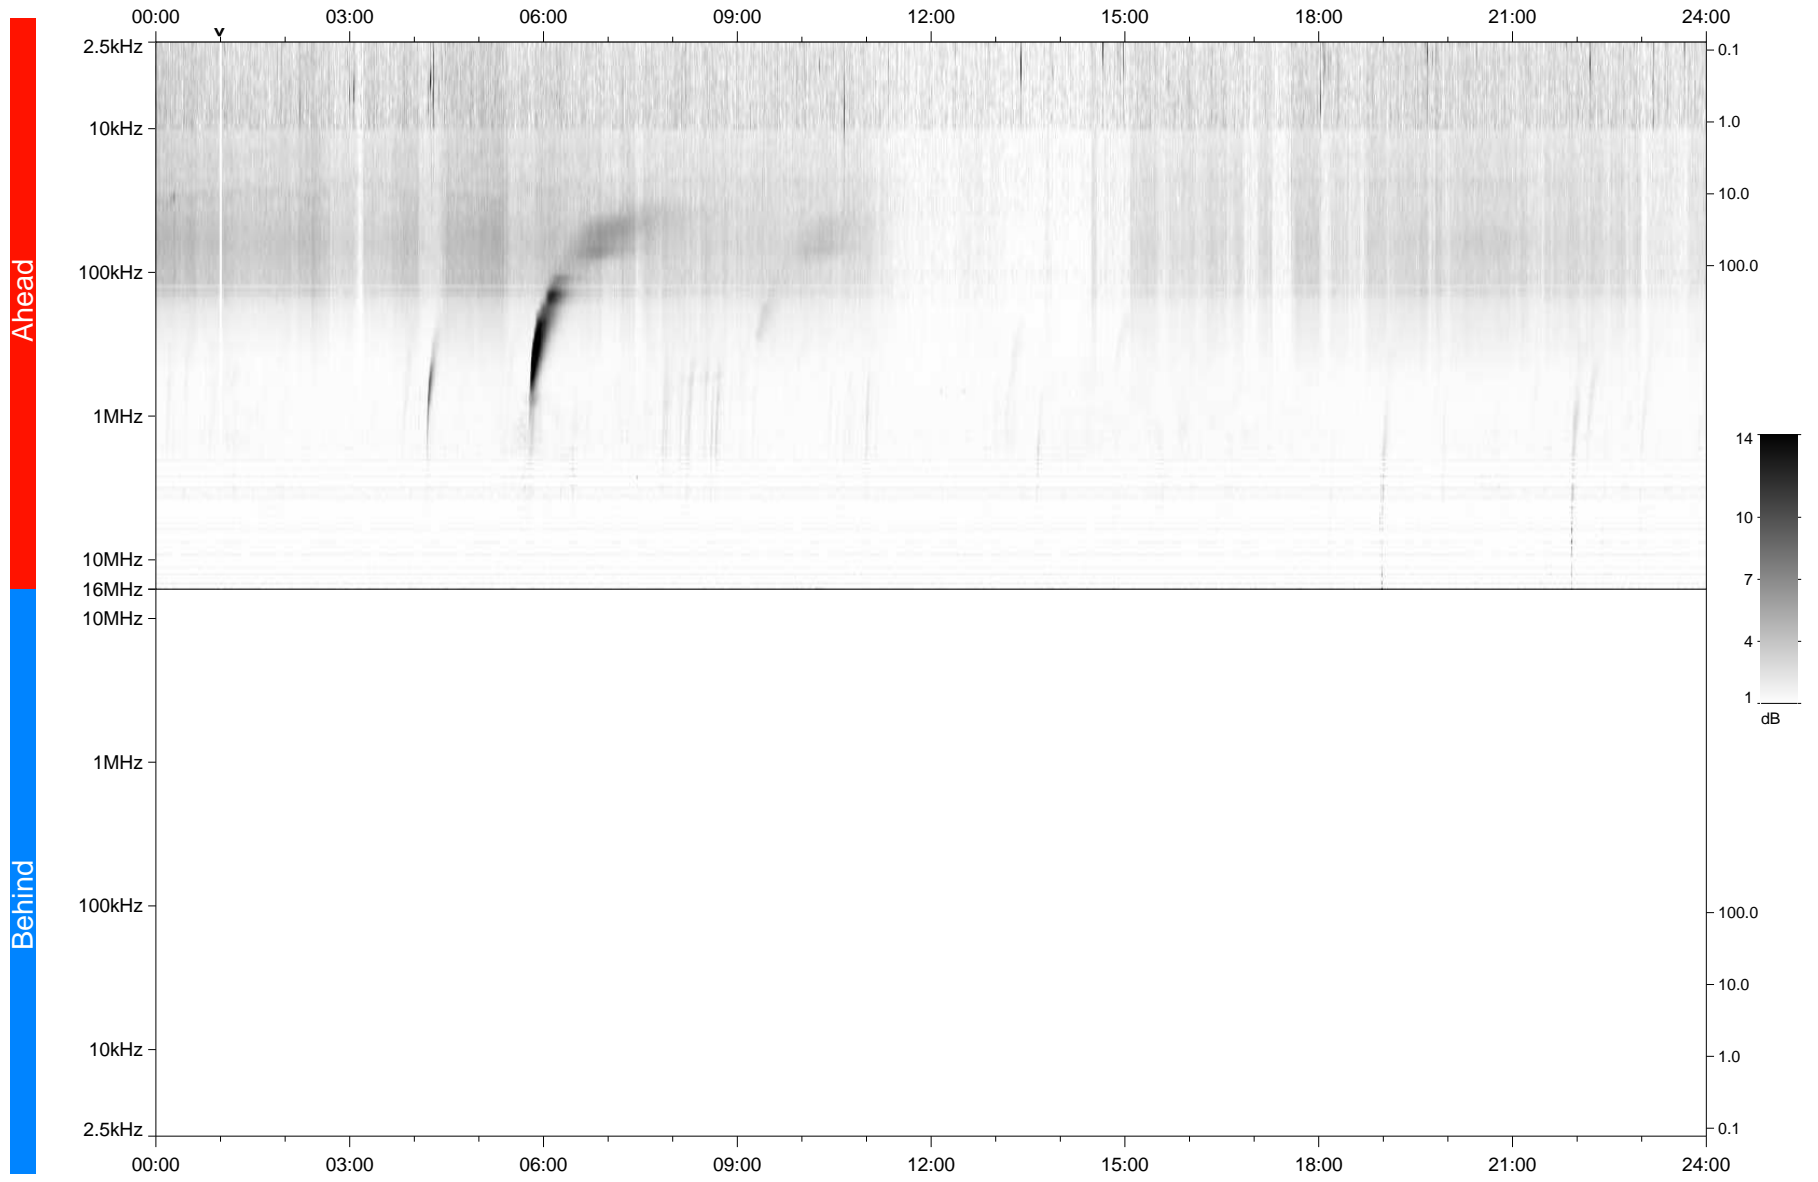

# STEREO/WAVES Daily Summary - 30-Dec-2023 (DOY 364)

Ahead source file: swaves\_ahead\_2023\_364\_1\_05.fin  
Ahead PSE Angle: 6.8°

Behind PSE Angle: -13.3°  
Behind source file: No STEREO-B data

Time (UTC)

file: stereo\_swaves\_daily-summary\_gray\_20231230\_v04  
made by: space.umn.edu on macOS with IDL 8.8.2 on 2024-01-31 07:26:49, with TMLib V946 / dynspec V311