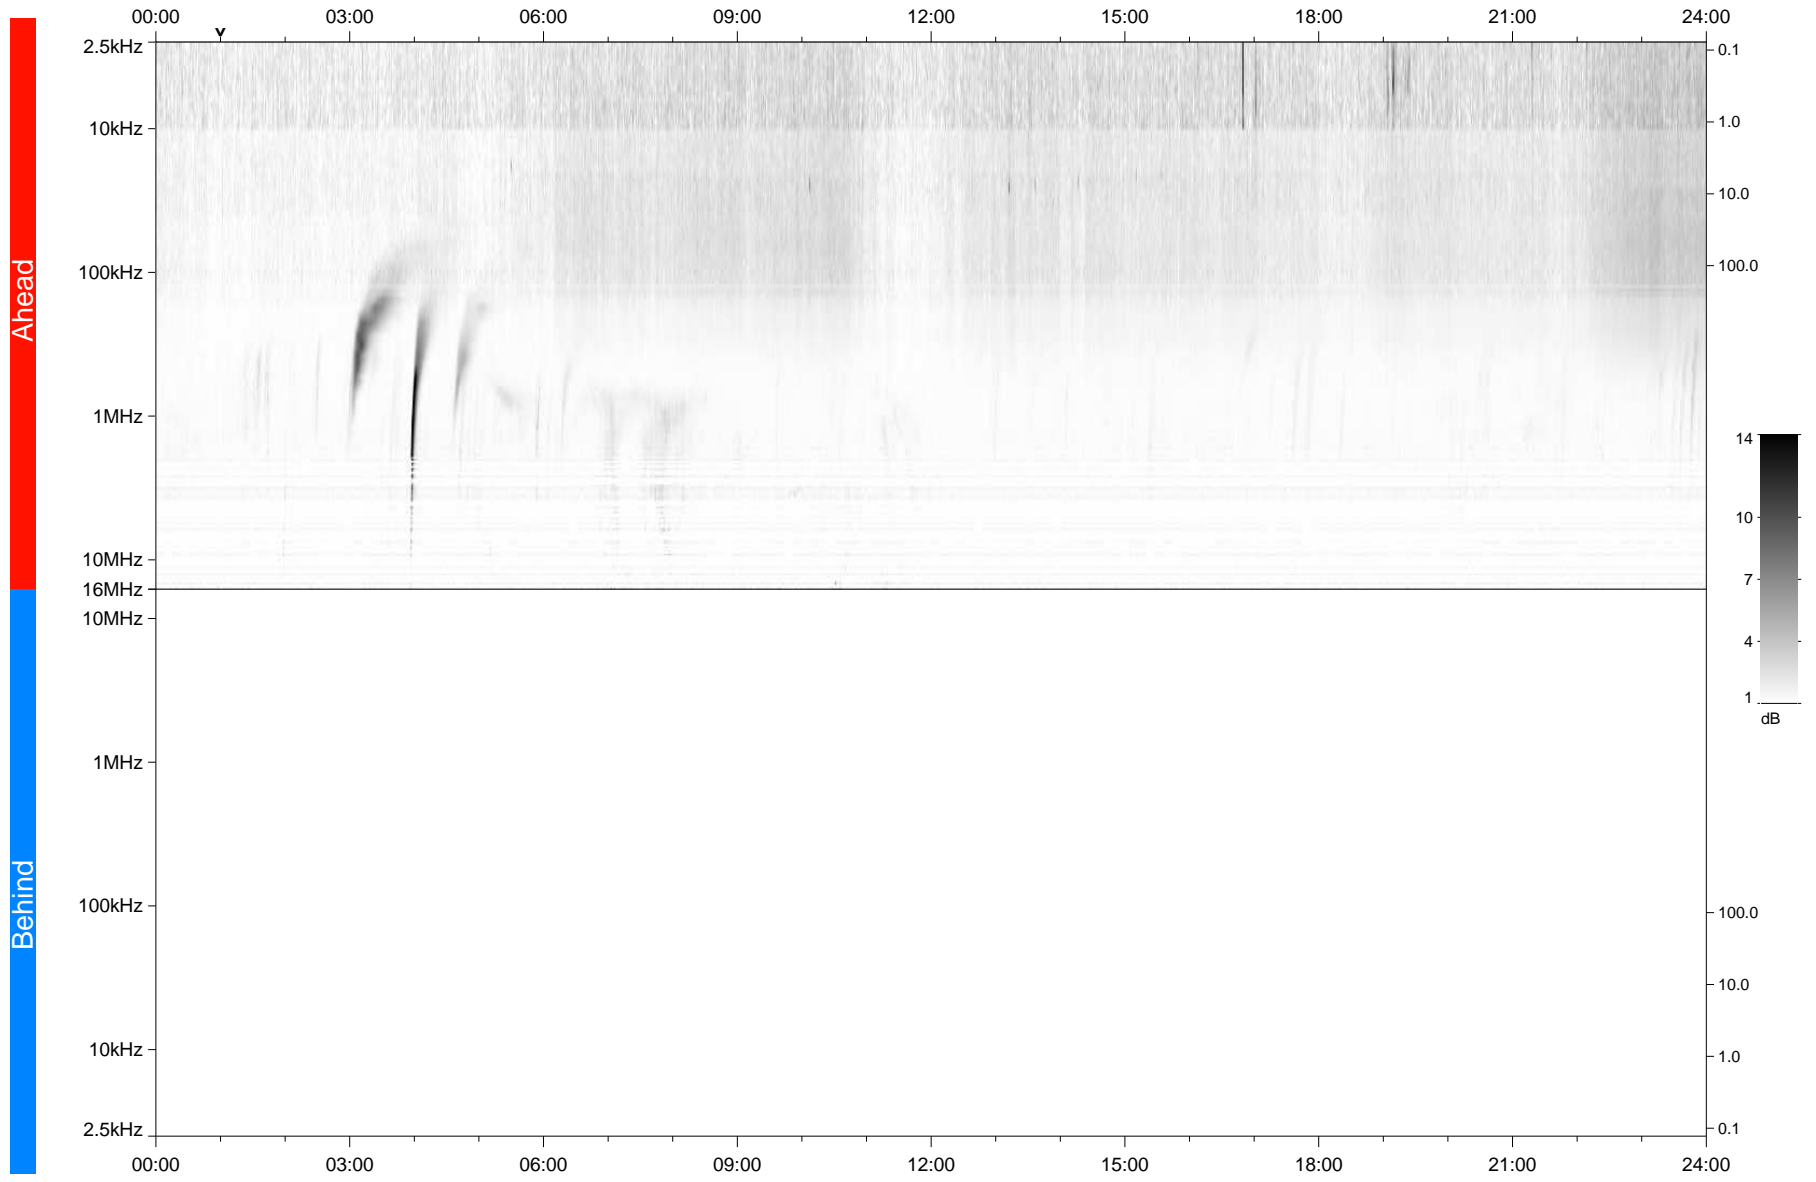

# STEREO/WAVES Daily Summary - 28-Dec-2023 (DOY 362)

Ahead source file: swaves\_ahead\_2023\_362\_1\_05.fin  
Ahead PSE Angle: 6.7°

Behind PSE Angle: -13.2°  
Behind source file: No STEREO-B data

Time (UTC)

file: stereo\_swaves\_daily-summary\_gray\_20231228\_v04  
made by: space.umn.edu on macOS with IDL 8.8.2 on 2024-01-28 08:42:46, with TMLib V946 / dynspec V311