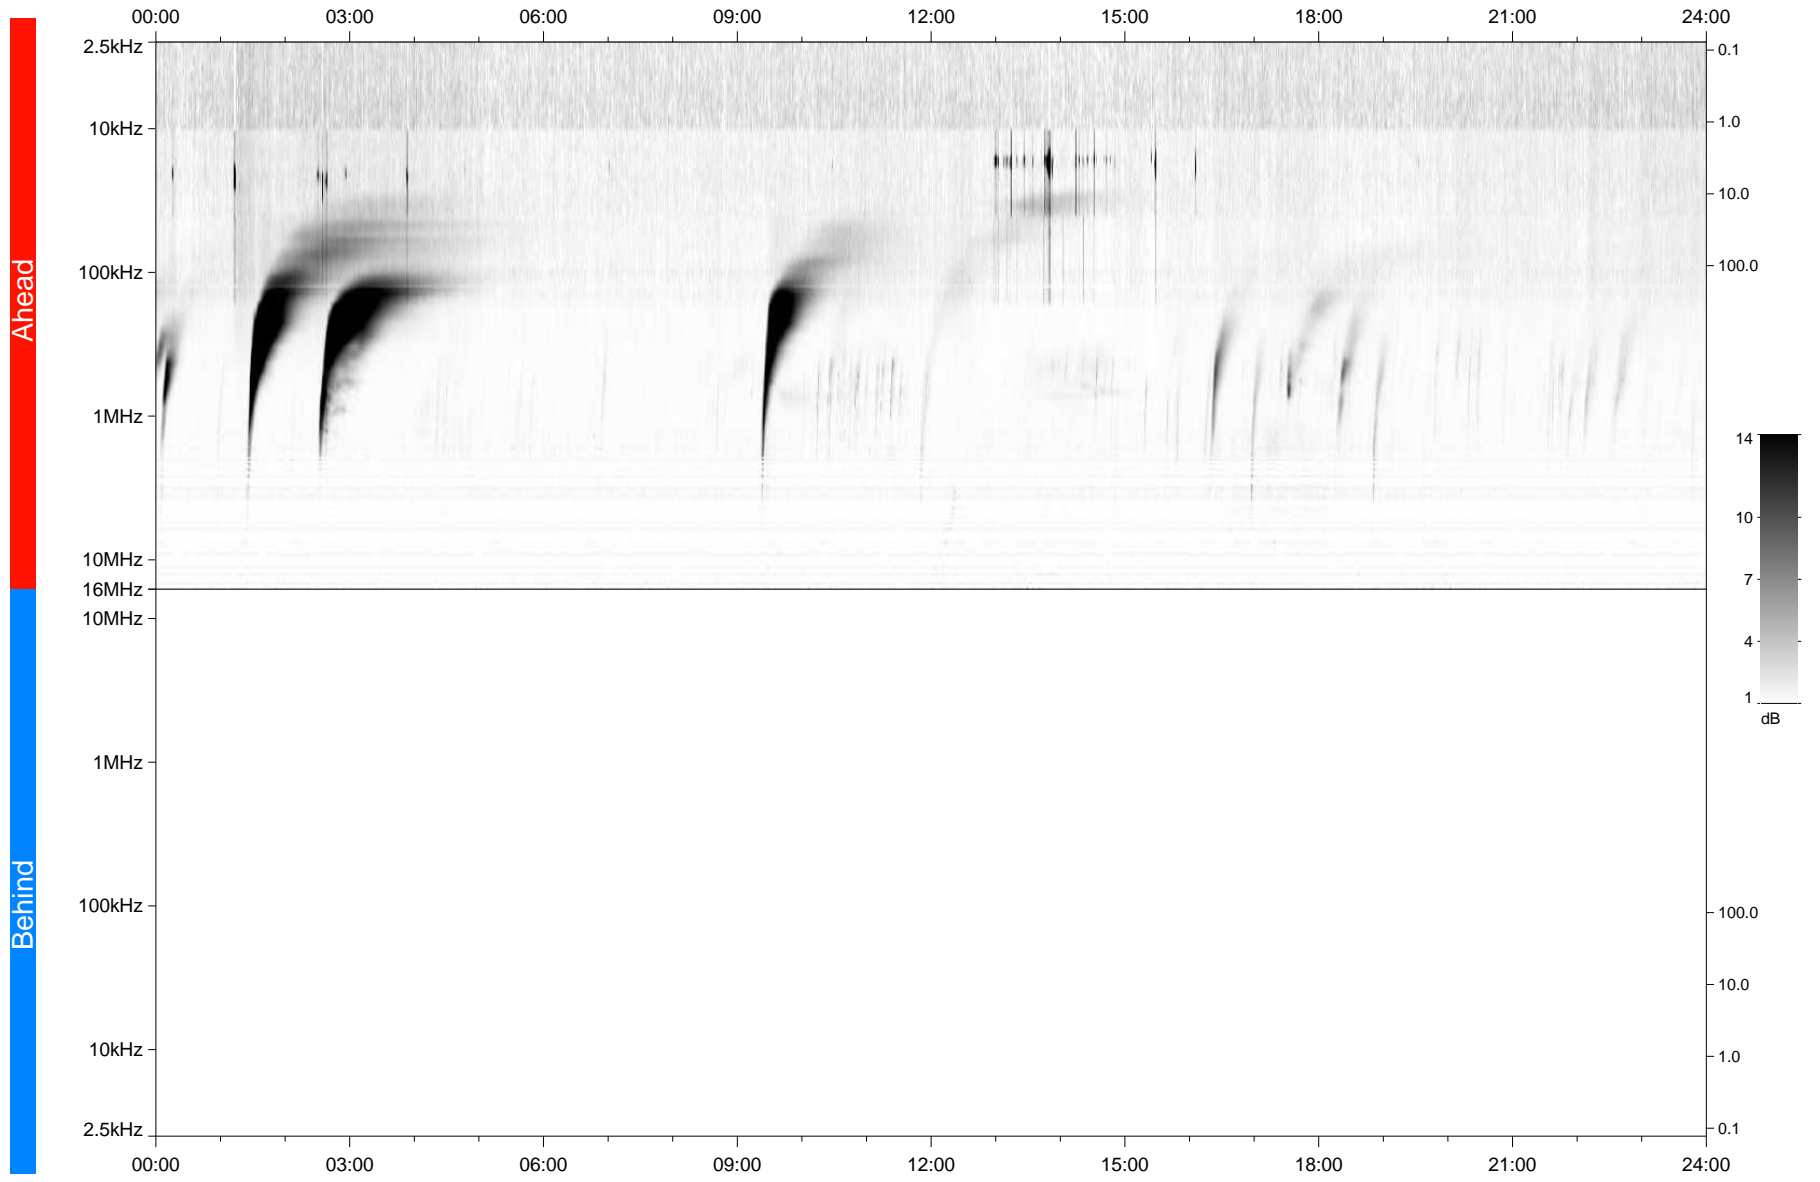

# STEREO/WAVES Daily Summary - 27-Dec-2023 (DOY 361)

Ahead source file: swaves\_ahead\_2023\_361\_1\_05.fin  
Ahead PSE Angle: 6.8°

Behind PSE Angle: -13.1°  
Behind source file: No STEREO-B data

Time (UTC)

file: stereo\_swaves\_daily-summary\_gray\_20231227\_v04  
made by: space.umn.edu on macOS with TDL 8.8.2 on 2024-01-27 09:22:32, with TLib V946 / dynspec V311