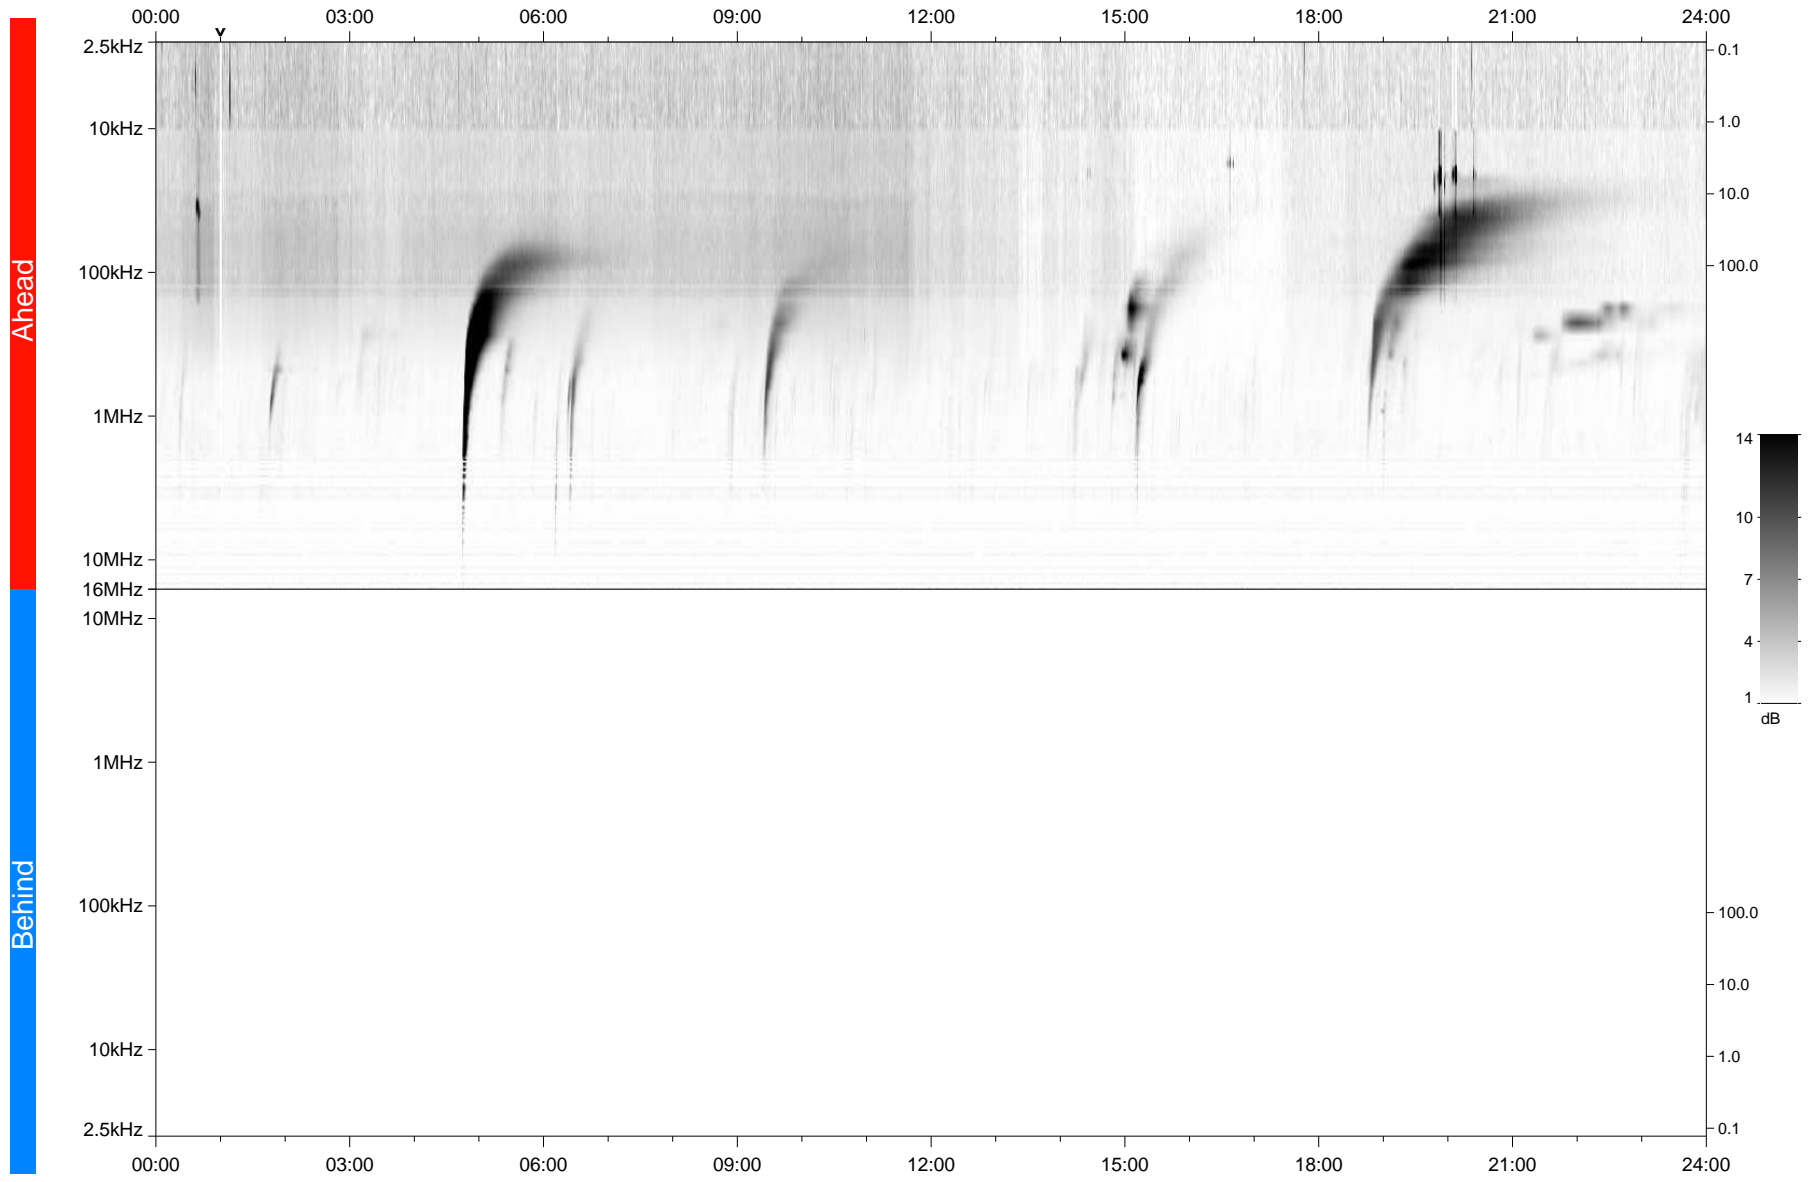

# STEREO/WAVES Daily Summary - 24-Dec-2023 (DOY 358)

Ahead source file: swaves\_ahead\_2023\_358\_1\_05.fin  
Ahead PSE Angle: 6.7°

Behind PSE Angle: -13.1°  
Behind source file: No STEREO-B data

Time (UTC)

file: stereo\_swaves\_daily-summary\_gray\_20231224\_v04  
made by: space.umn.edu on macOS with TDL 8.8.2 on 2024-01-26 19:48:20, with TLib V946 / dynspec V311