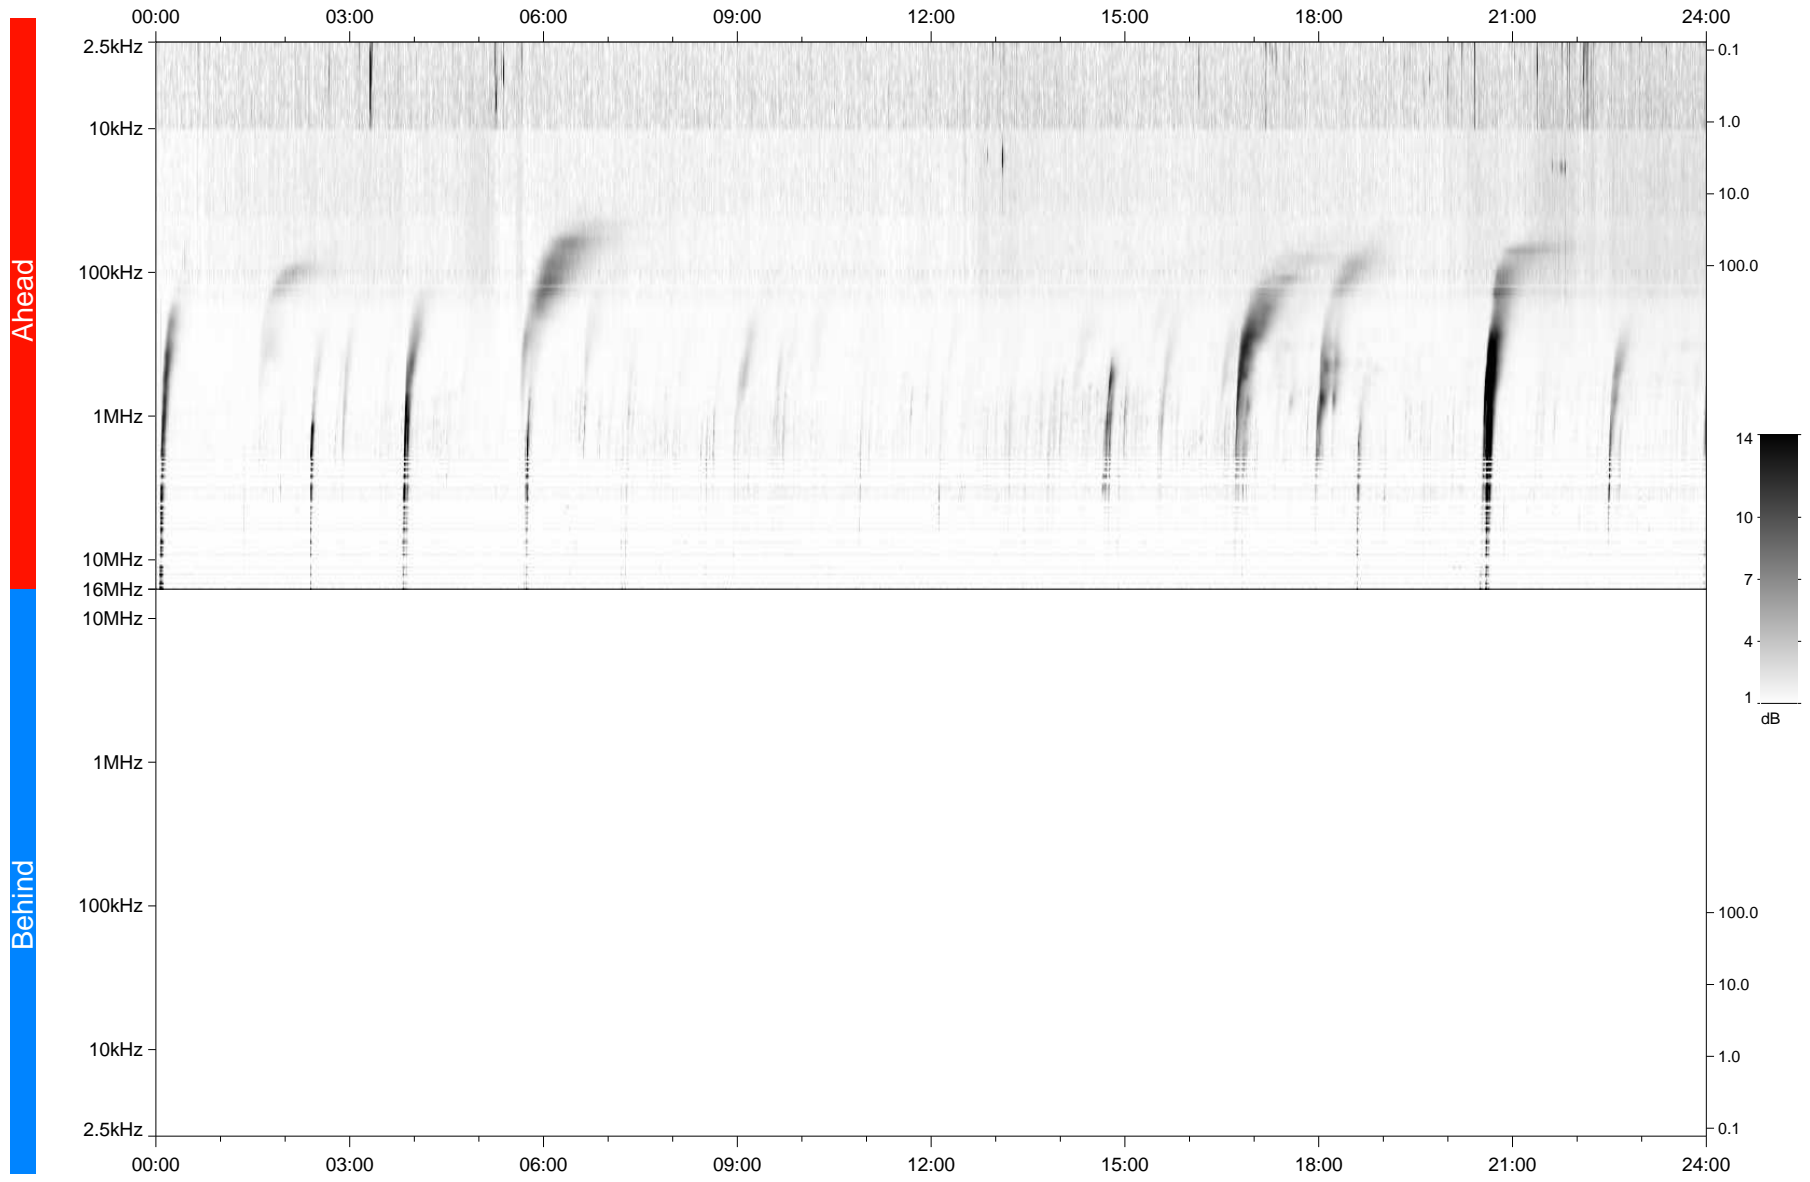

# STEREO/WAVES Daily Summary - 21-Dec-2023 (DOY 355)

Ahead source file: swaves\_ahead\_2023\_355\_1\_05.fin  
Ahead PSE Angle: 6.7°

Behind PSE Angle: -12.9°  
Behind source file: No STEREO-B data

Time (UTC)

file: stereo\_swaves\_daily-summary\_gray\_20231221\_v04  
made by: space.umn.edu on macOS with TDL 8.8.2 on 2024-01-21 15:58:54, with Tlib V946 / dynspec V311