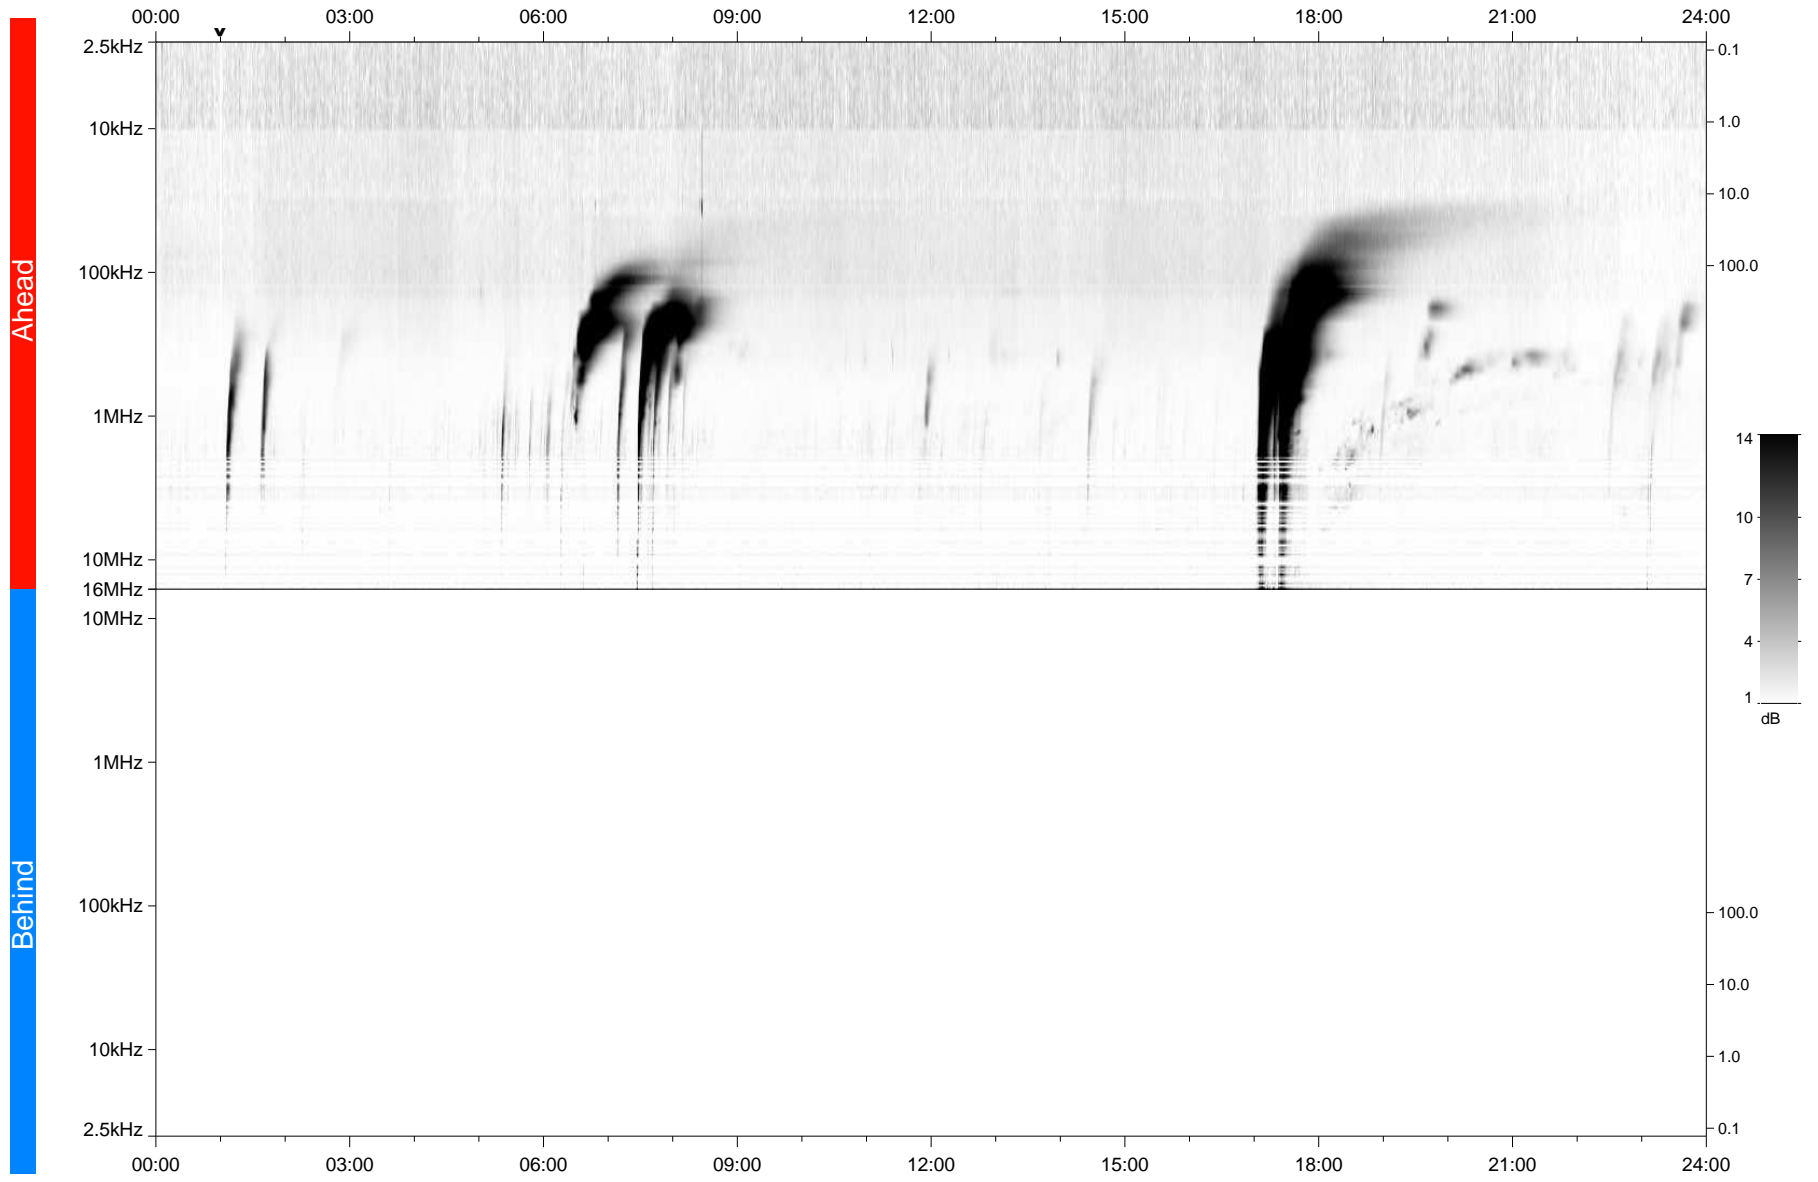

# STEREO/WAVES Daily Summary - 14-Dec-2023 (DOY 348)

Ahead source file: swaves\_ahead\_2023\_348\_1\_05.fin  
Ahead PSE Angle: 6.6°

Behind PSE Angle: -12.7°  
Behind source file: No STEREO-B data

Time (UTC)

file: stereo\_swaves\_daily-summary\_gray\_20231214\_v04  
made by: space.umn.edu on macOS with IDL 8.8.2 on 2024-01-14 11:53:40, with TLib V946 / dynspec V311