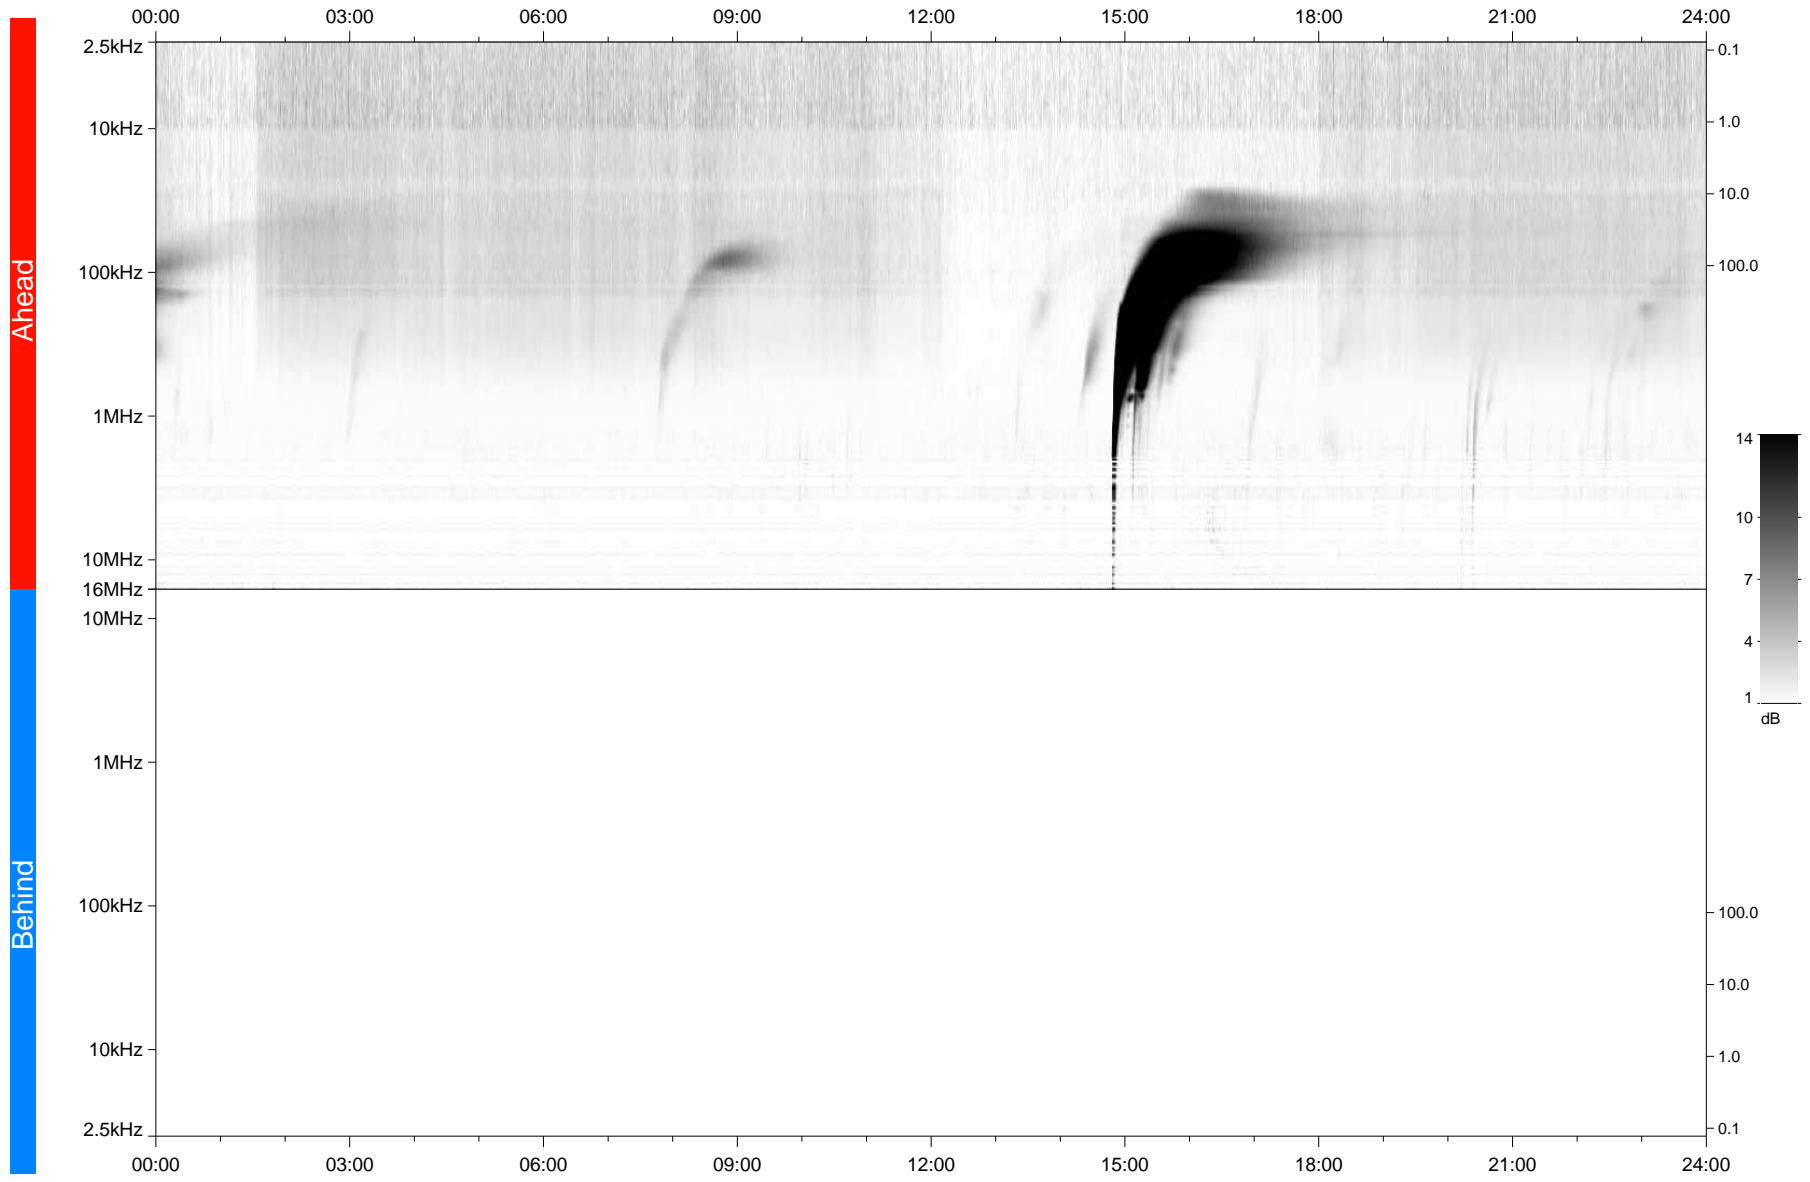

# STEREO/WAVES Daily Summary - 13-Dec-2023 (DOY 347)

Ahead source file: swaves\_ahead\_2023\_347\_1\_05.fin  
Ahead PSE Angle: 6.5°

Behind PSE Angle: -12.7°  
Behind source file: No STEREO-B data

Time (UTC)

file: stereo\_swaves\_daily-summary\_gray\_20231213\_v04  
made by: space.umn.edu on macOS with IDL 8.8.2 on 2024-01-13 09:52:45, with TMLib V946 / dynspec V311