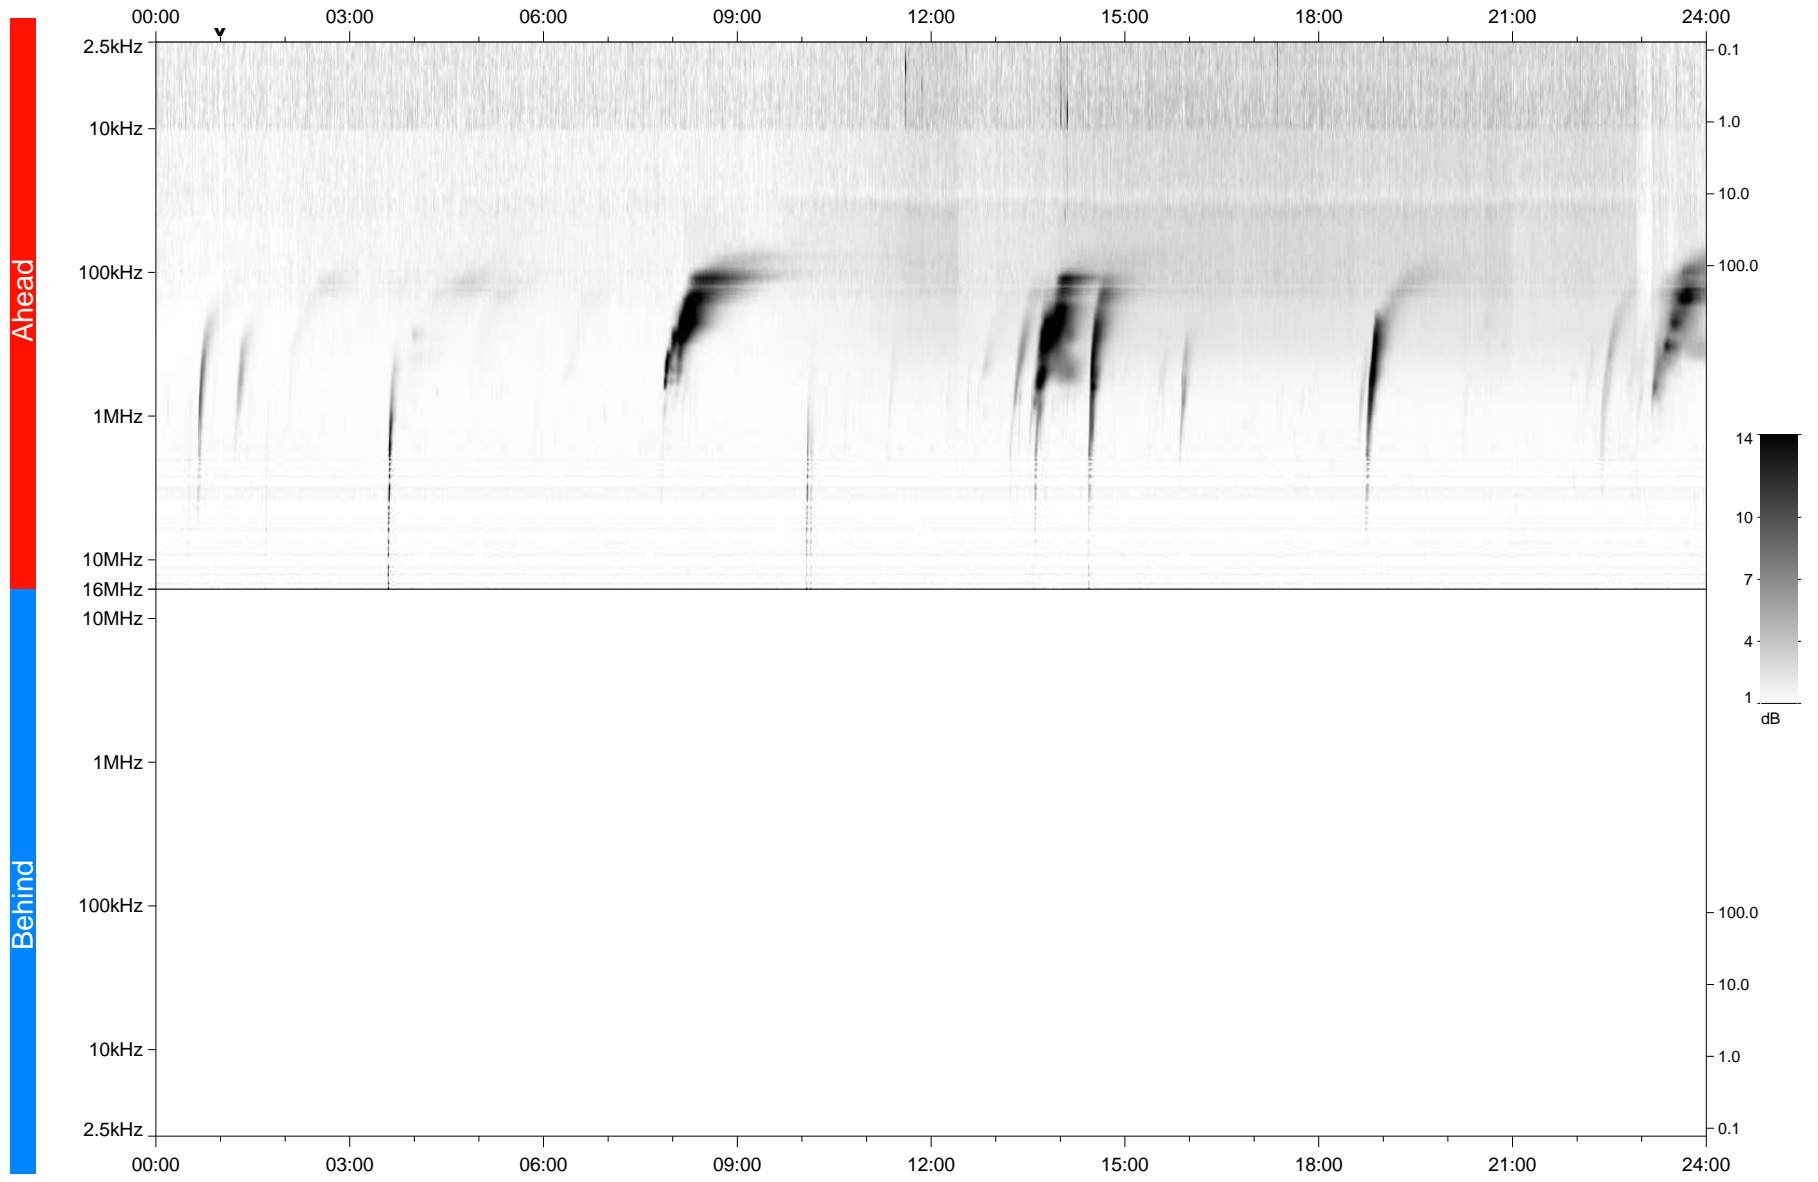

# STEREO/WAVES Daily Summary - 12-Dec-2023 (DOY 346)

Ahead source file: swaves\_ahead\_2023\_346\_1\_05.fin  
Ahead PSE Angle: 6.5°

Behind PSE Angle: -12.7°  
Behind source file: No STEREO-B data

Time (UTC)

file: stereo\_swaves\_daily-summary\_gray\_20231212\_v04  
made by: space.umn.edu on macOS with TDL 8.8.2 on 2024-01-12 10:19:56, with TLib V946 / dynspec V311