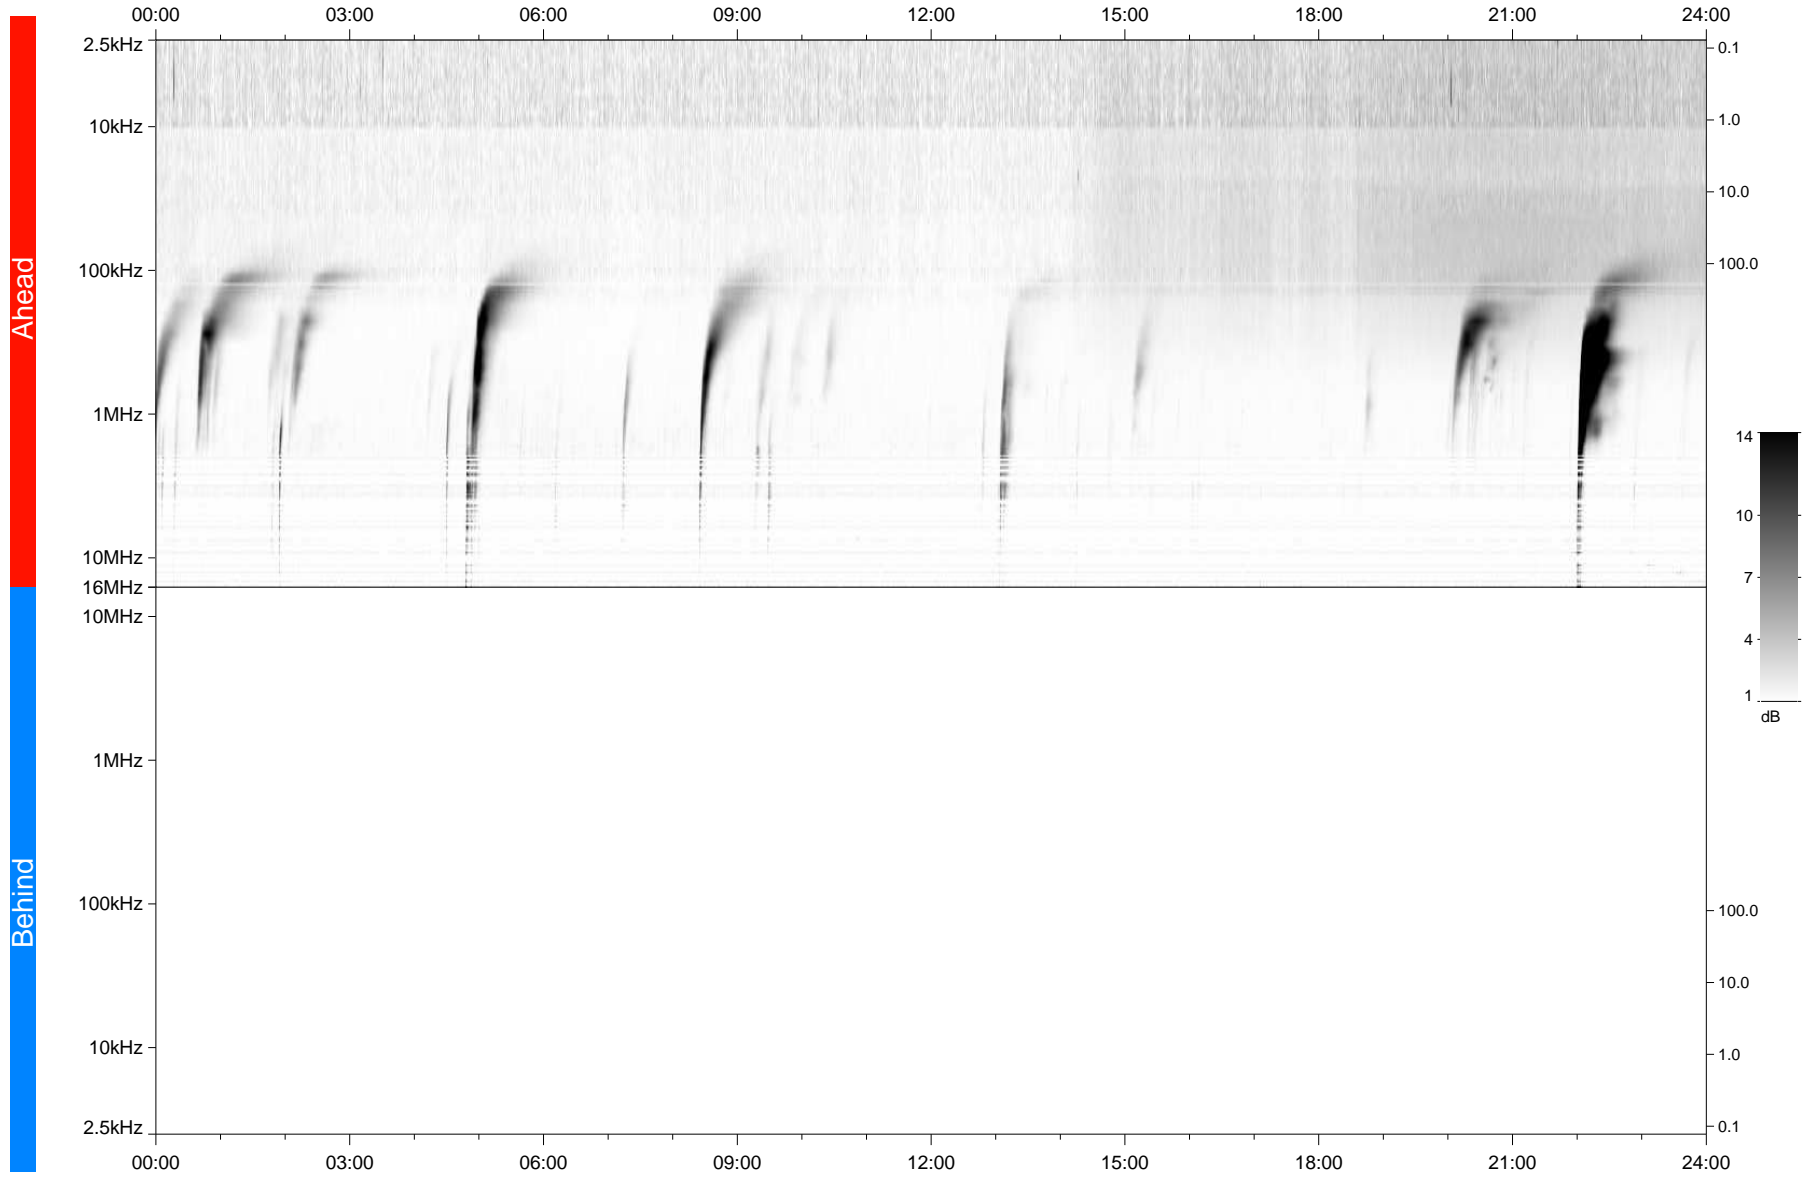

# STEREO/WAVES Daily Summary - 11-Dec-2023 (DOY 345)

Ahead source file: swaves\_ahead\_2023\_345\_1\_05.fin  
Ahead PSE Angle: 6.5°

Behind PSE Angle: -12.6°  
Behind source file: No STEREO-B data

Time (UTC)

file: stereo\_swaves\_daily-summary\_gray\_20231211\_v04  
made by: space.umn.edu on macOS with TDL 8.8.2 on 2024-01-11 08:56:46, with TLib V946 / dynspec V311