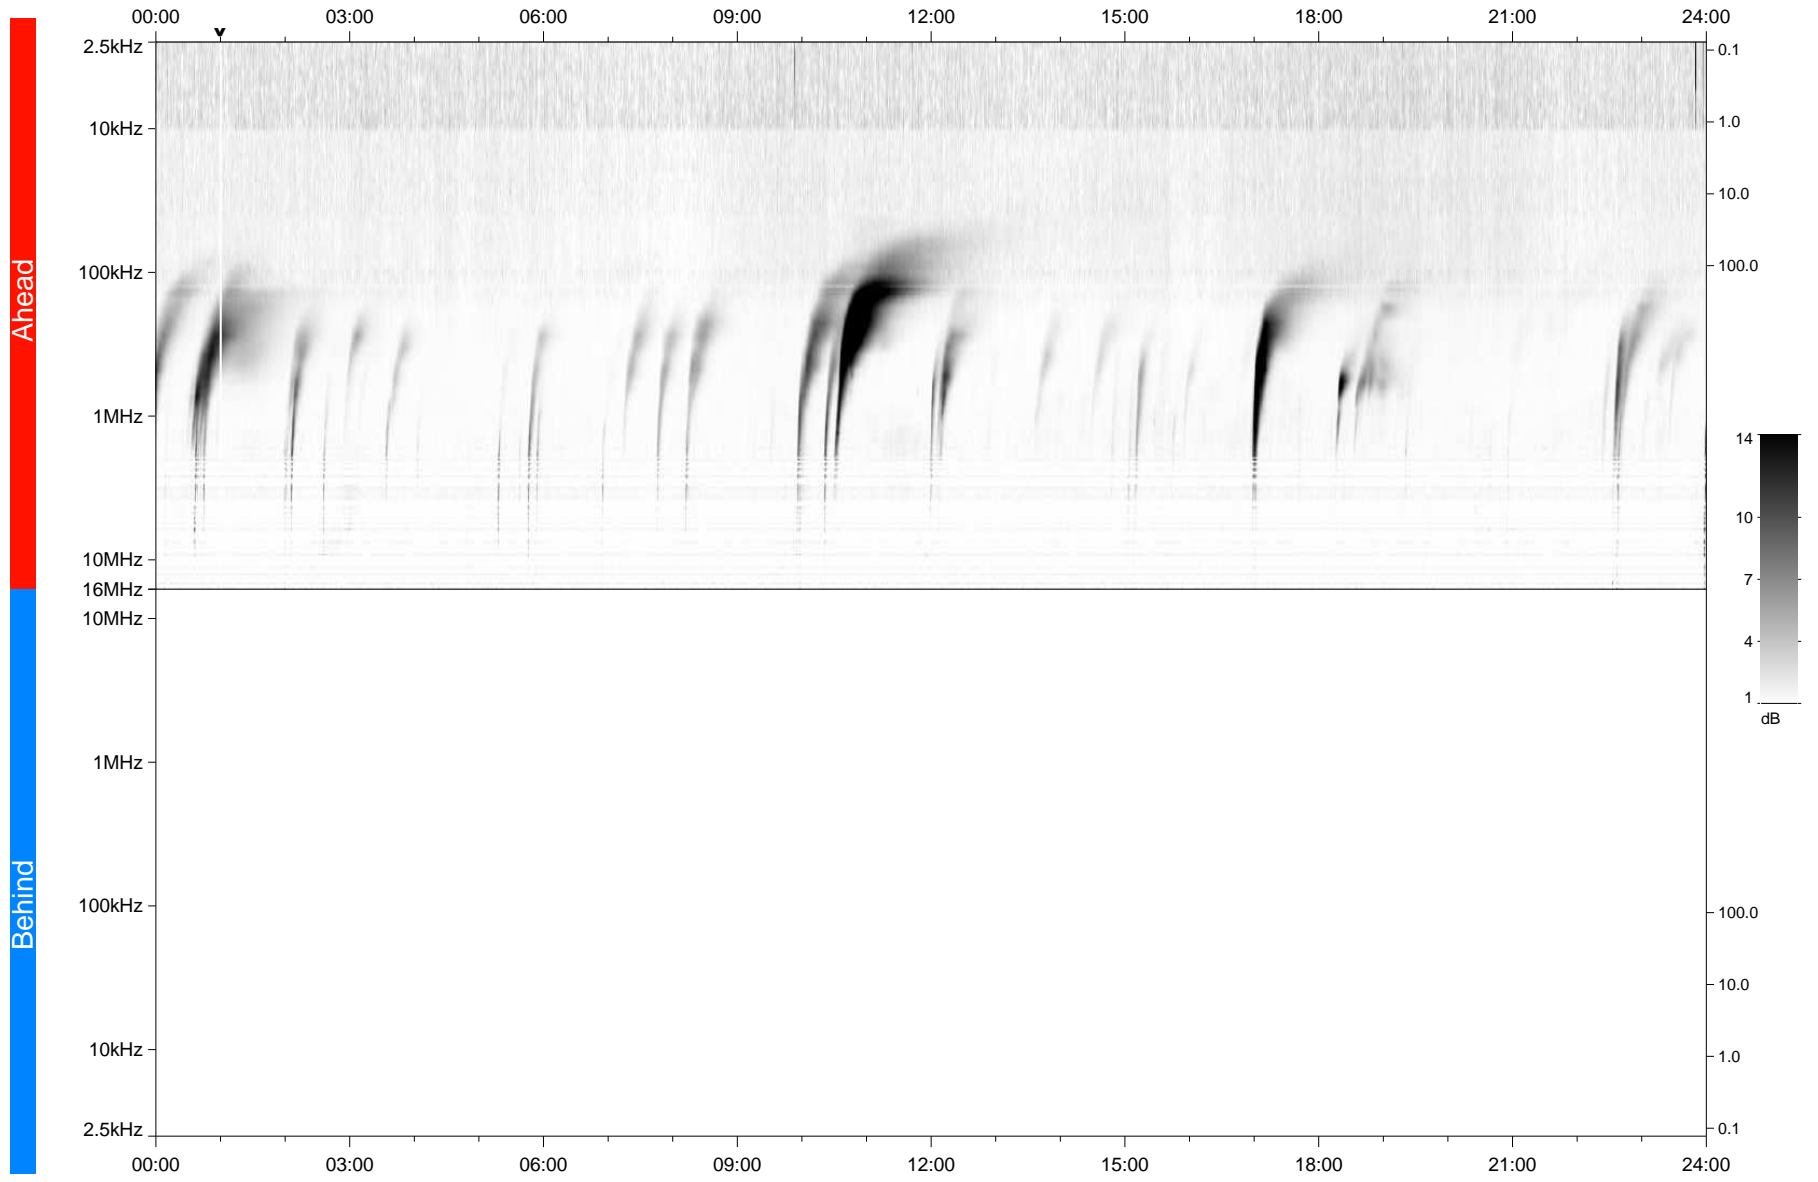

# STEREO/WAVES Daily Summary - 10-Dec-2023 (DOY 344)

Ahead source file: swaves\_ahead\_2023\_344\_1\_05.fin  
Ahead PSE Angle: 6.5°

Behind PSE Angle: -12.5°  
Behind source file: No STEREO-B data

Time (UTC)

file: stereo\_swaves\_daily-summary\_gray\_20231210\_v04  
made by: space.umn.edu on macOS with IDL 8.8.2 on 2024-01-10 11:42:25, with TMLib V946 / dynspec V311