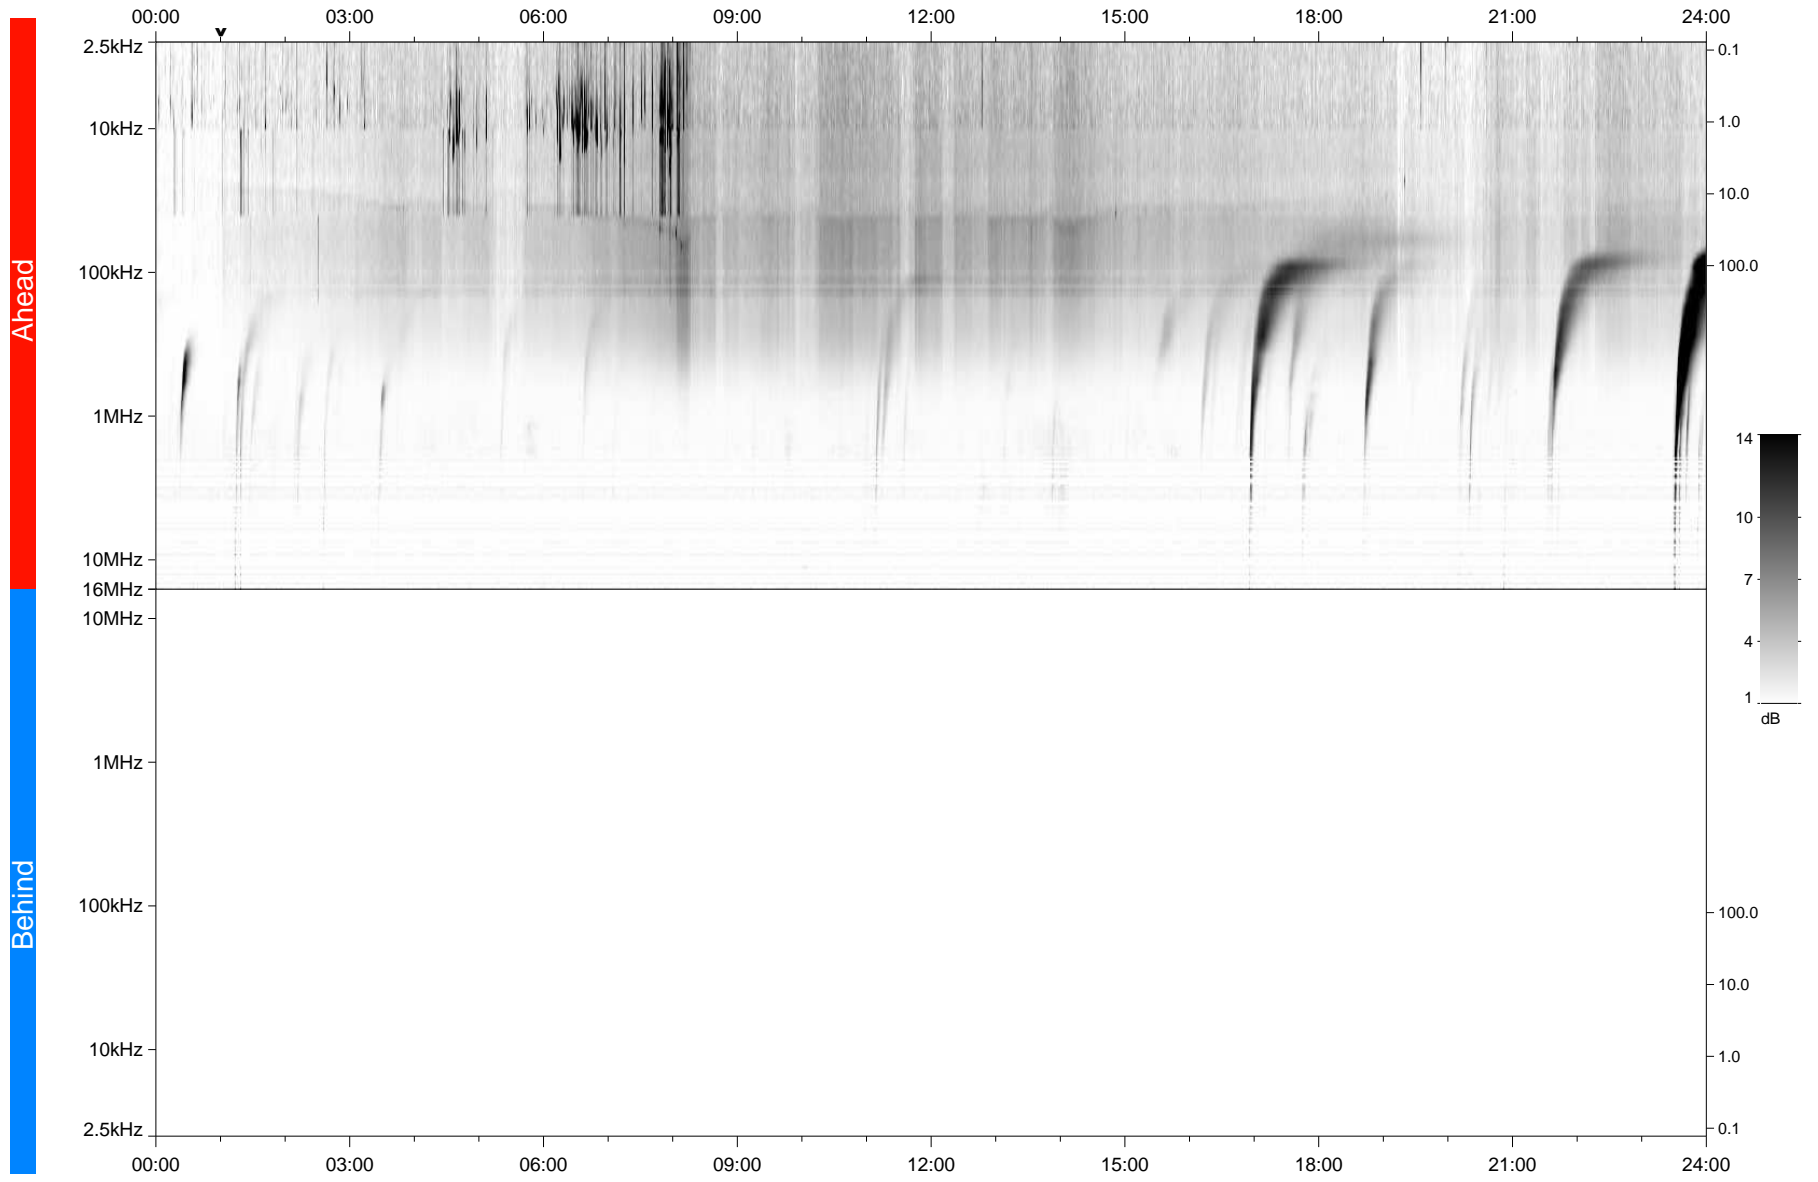

STEREO/WAVES Daily Summary - 04-Dec-2023 (DOY 338)

Ahead source file: swaves_ahead_2023_338_1_05.fin
Ahead PSE Angle: 6.4°

Behind PSE Angle: -12.2°
Behind source file: No STEREO-B data

Time (UTC)

file: stereo_swaves_daily-summary_gray_20231204_v04
made by: space.umn.edu on macOS with TDL 8.8.2 on 2024-01-04 10:14:54, with TLib V946 / dynspec V311