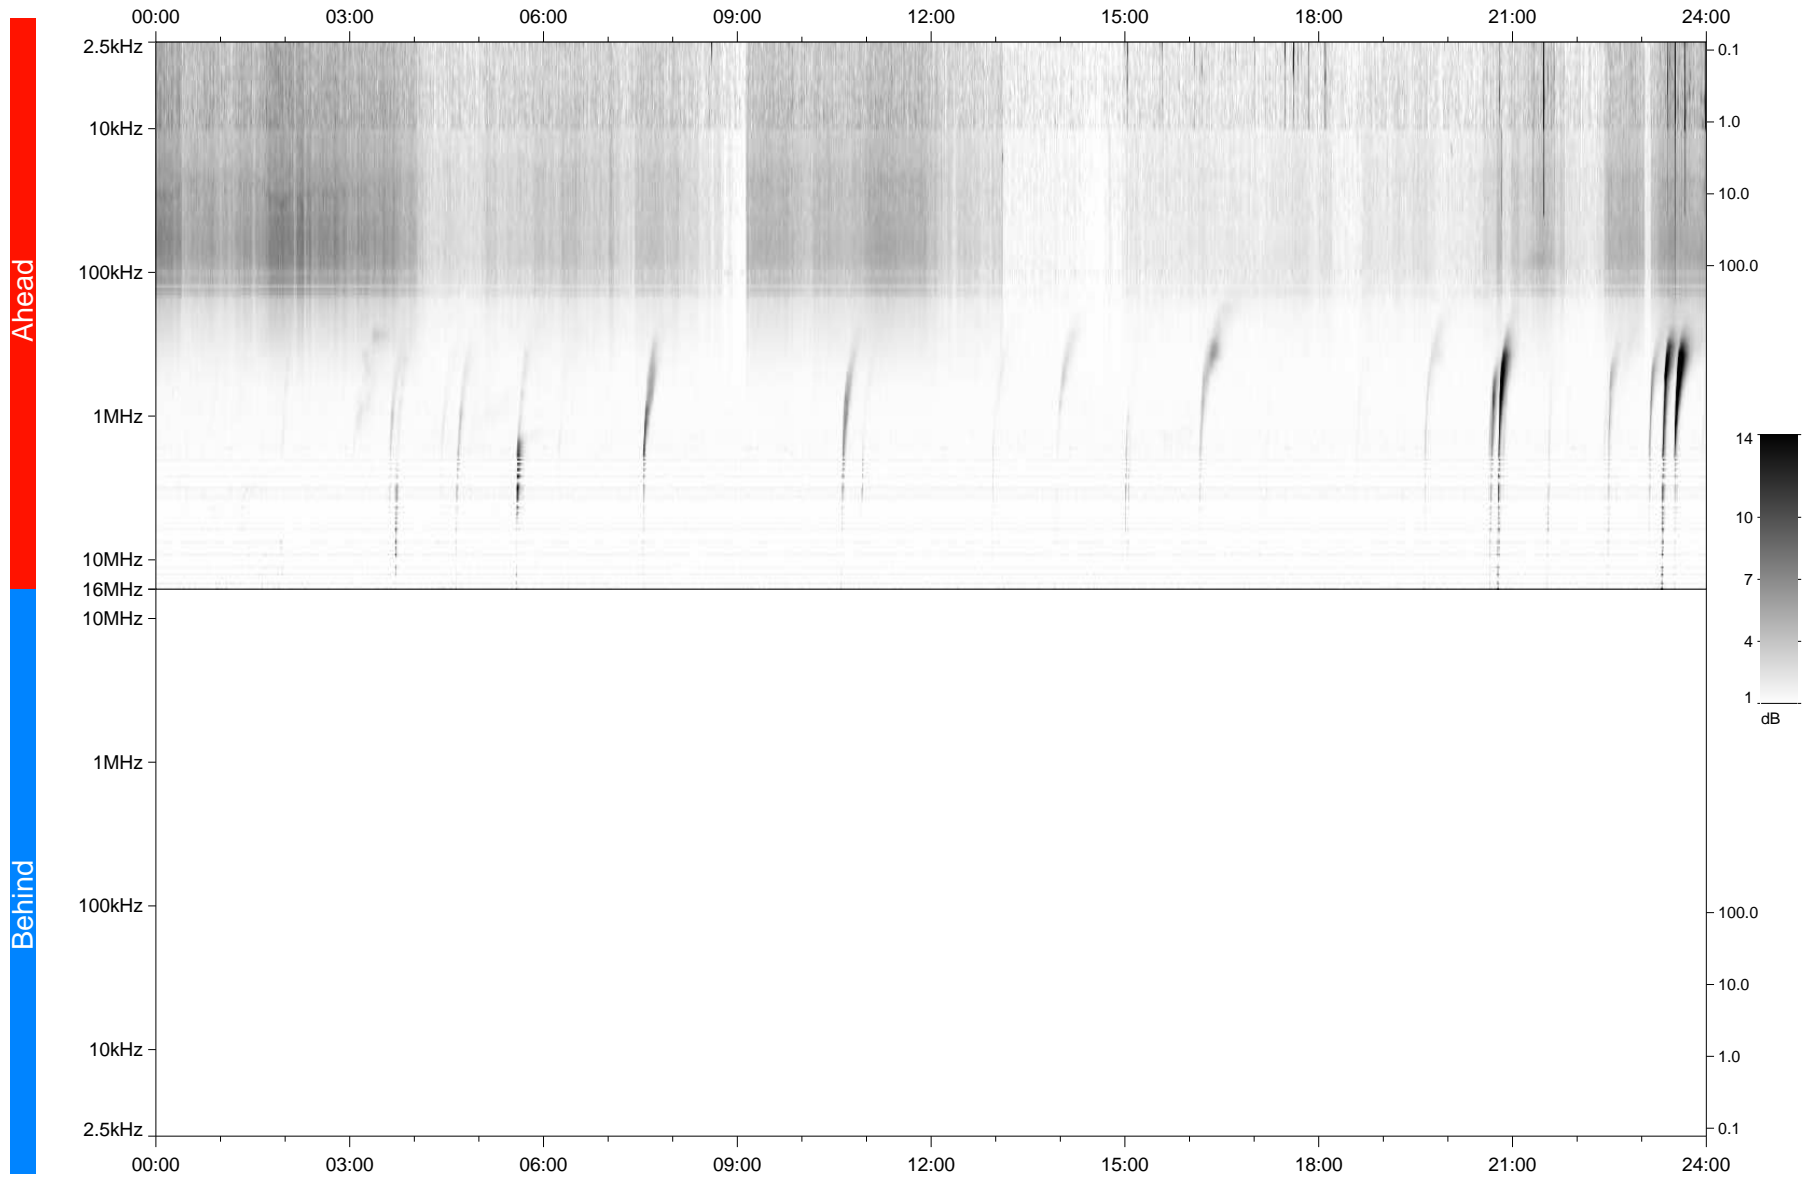

# STEREO/WAVES Daily Summary - 03-Dec-2023 (DOY 337)

Ahead source file: swaves\_ahead\_2023\_337\_1\_05.fin  
Ahead PSE Angle: 6.4°

Behind PSE Angle: -12.2°  
Behind source file: No STEREO-B data

Time (UTC)

file: stereo\_swaves\_daily-summary\_gray\_20231203\_v04  
made by: space.umn.edu on macOS with IDL 8.8.2 on 2024-01-03 07:15:16, with TMLib V946 / dynspec V311