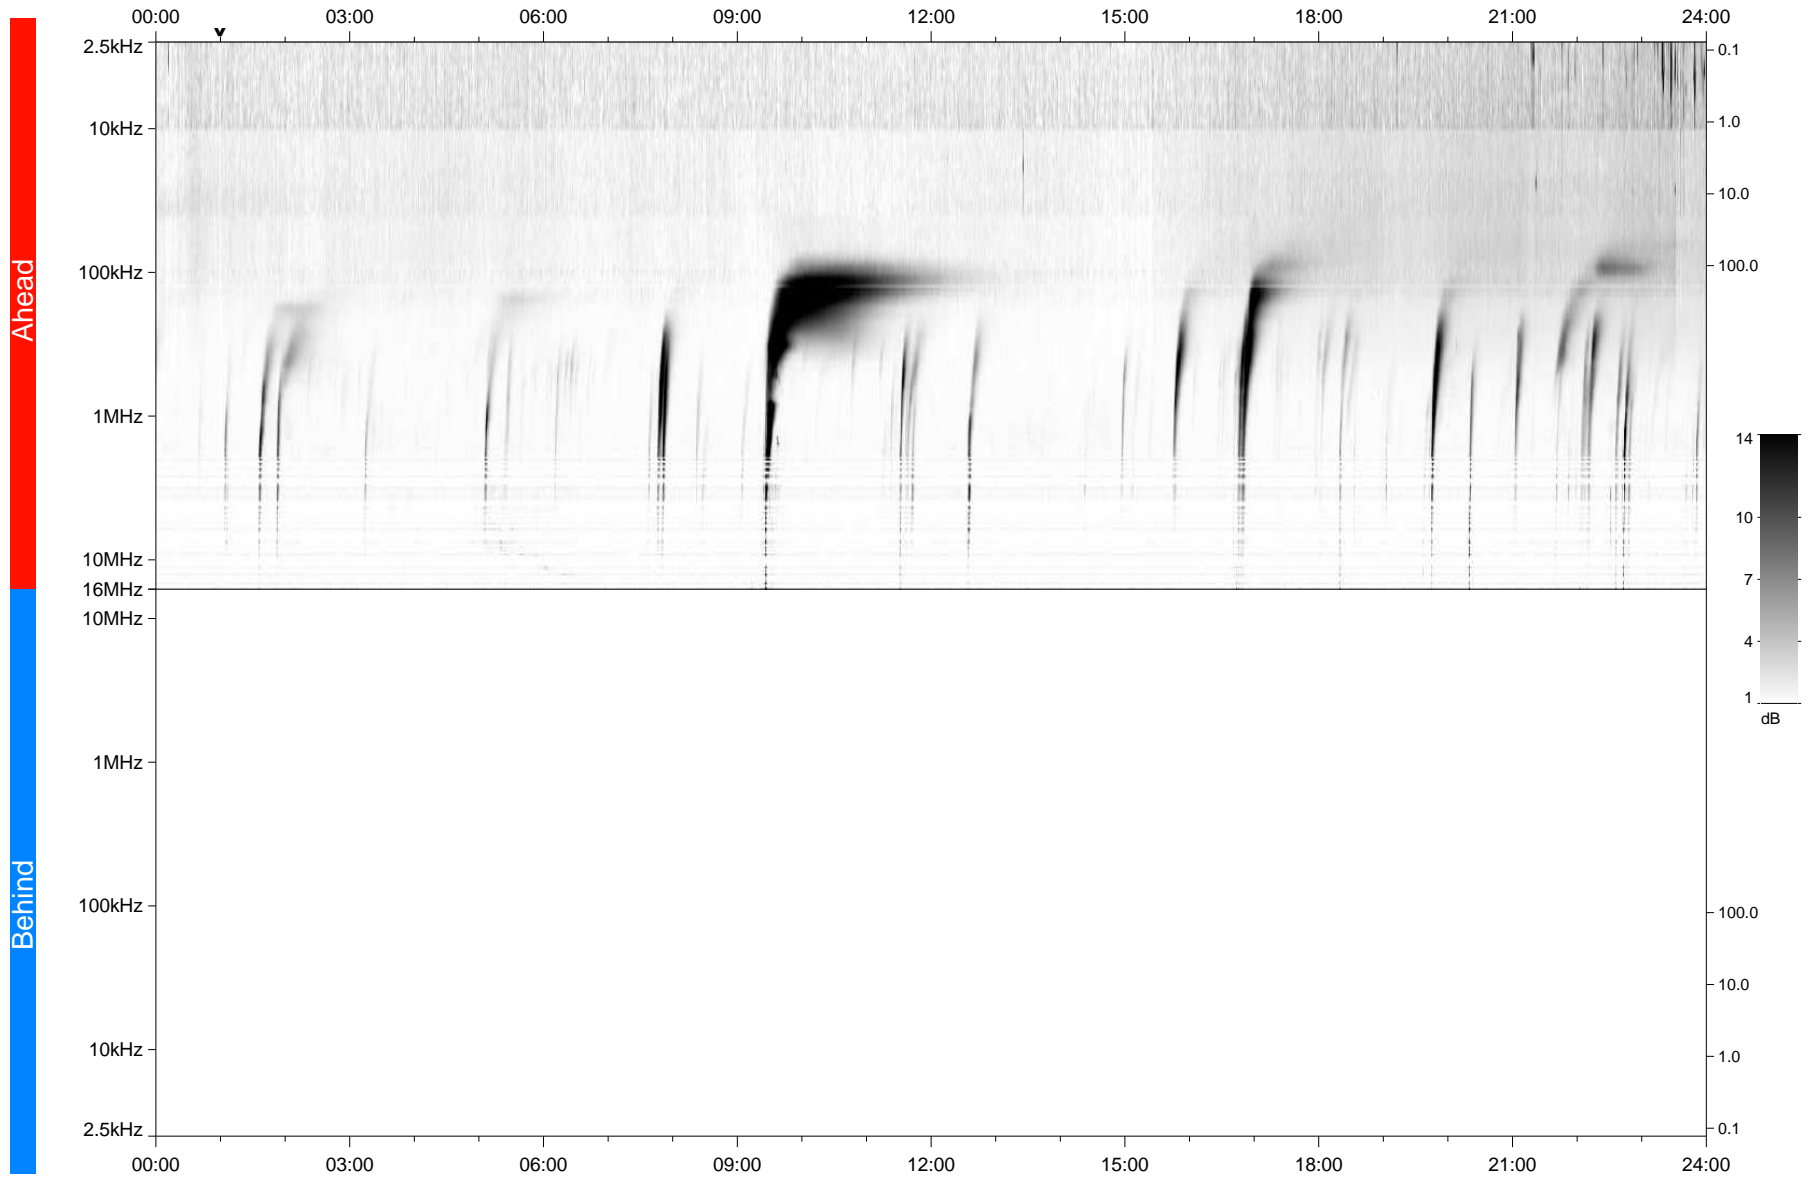

# STEREO/WAVES Daily Summary - 24-Nov-2023 (DOY 328)

Ahead source file: swaves\_ahead\_2023\_328\_1\_05.fin  
Ahead PSE Angle: 6.2°

Behind PSE Angle: -11.7°  
Behind source file: No STEREO-B data

Time (UTC)

file: stereo\_swaves\_daily-summary\_gray\_20231124\_v04  
made by: space.umn.edu on macOS with TDL 8.8.2 on 2023-12-25 08:19:20, with TLib V946 / dynspec V311