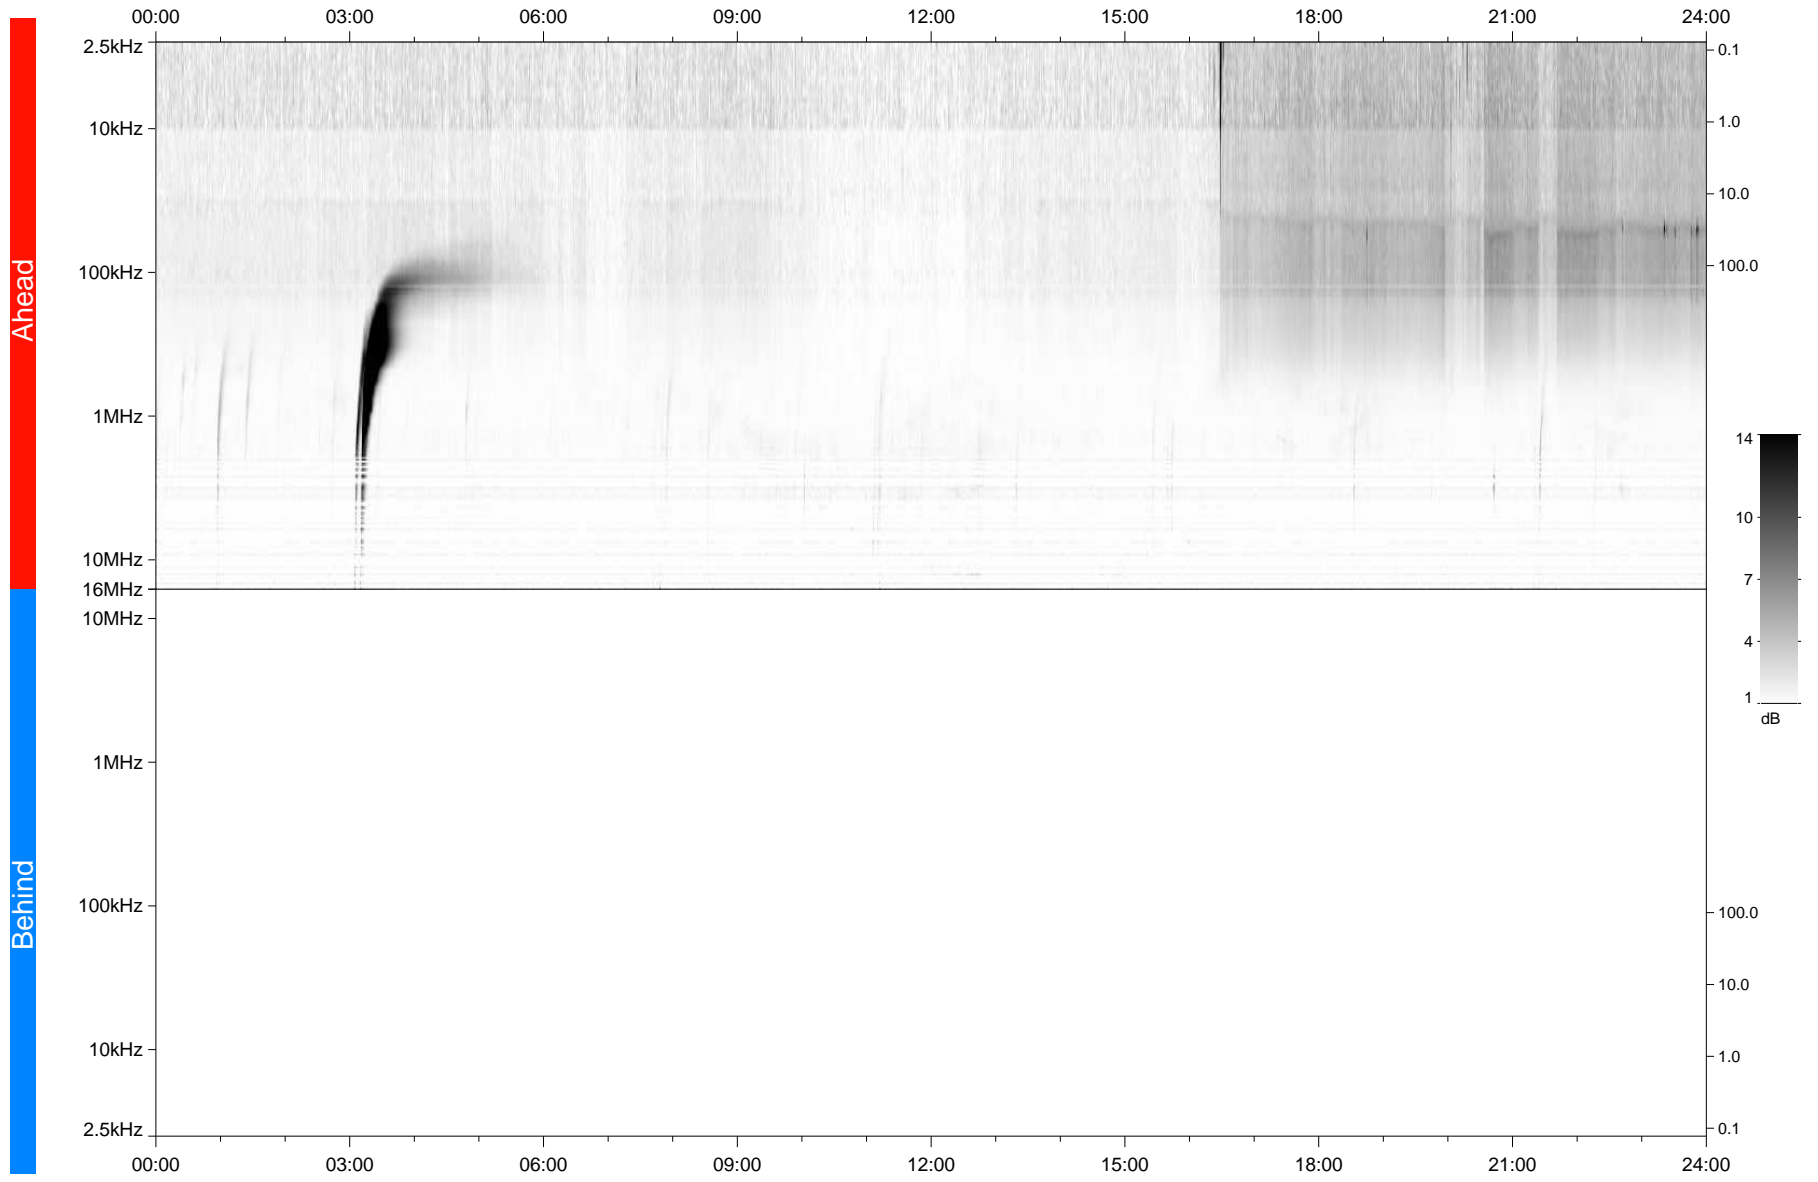

# STEREO/WAVES Daily Summary - 19-Nov-2023 (DOY 323)

Ahead source file: swaves\_ahead\_2023\_323\_1\_05.fin  
Ahead PSE Angle: 6.0°

Behind PSE Angle: -11.5°  
Behind source file: No STEREO-B data

Time (UTC)

file: stereo\_swaves\_daily-summary\_gray\_20231119\_v04  
made by: space.umn.edu on macOS with TDL 8.8.2 on 2023-12-20 09:10:59, with TLib V946 / dynspec V311