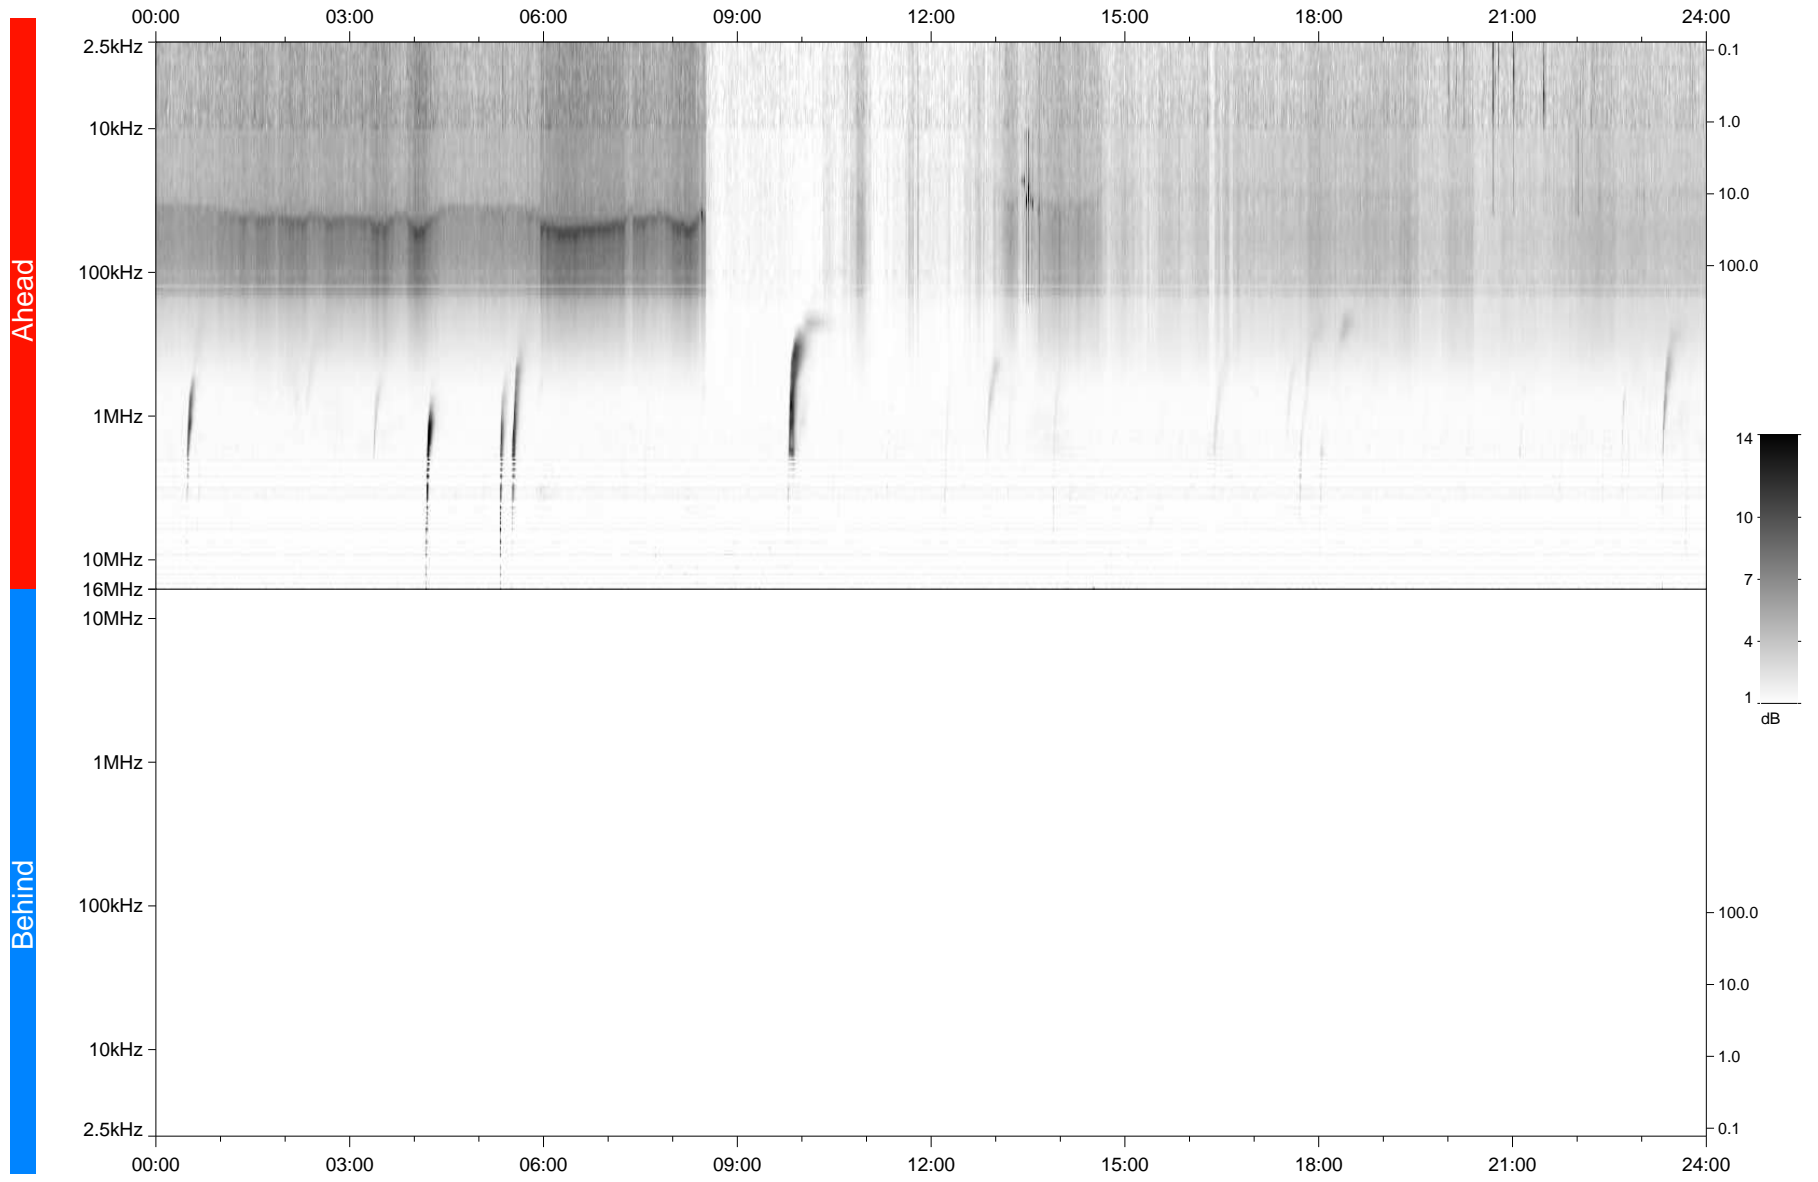

# STEREO/WAVES Daily Summary - 13-Nov-2023 (DOY 317)

Ahead source file: swaves\_ahead\_2023\_317\_1\_06.fin  
Ahead PSE Angle: 5.9°

Behind PSE Angle: -11.0°  
Behind source file: No STEREO-B data

Time (UTC)

file: stereo\_swaves\_daily-summary\_gray\_20231113\_v04  
made by: space.umn.edu on macOS with TDL 8.8.2 on 2023-12-14 09:12:41, with TLib V946 / dynspec V311