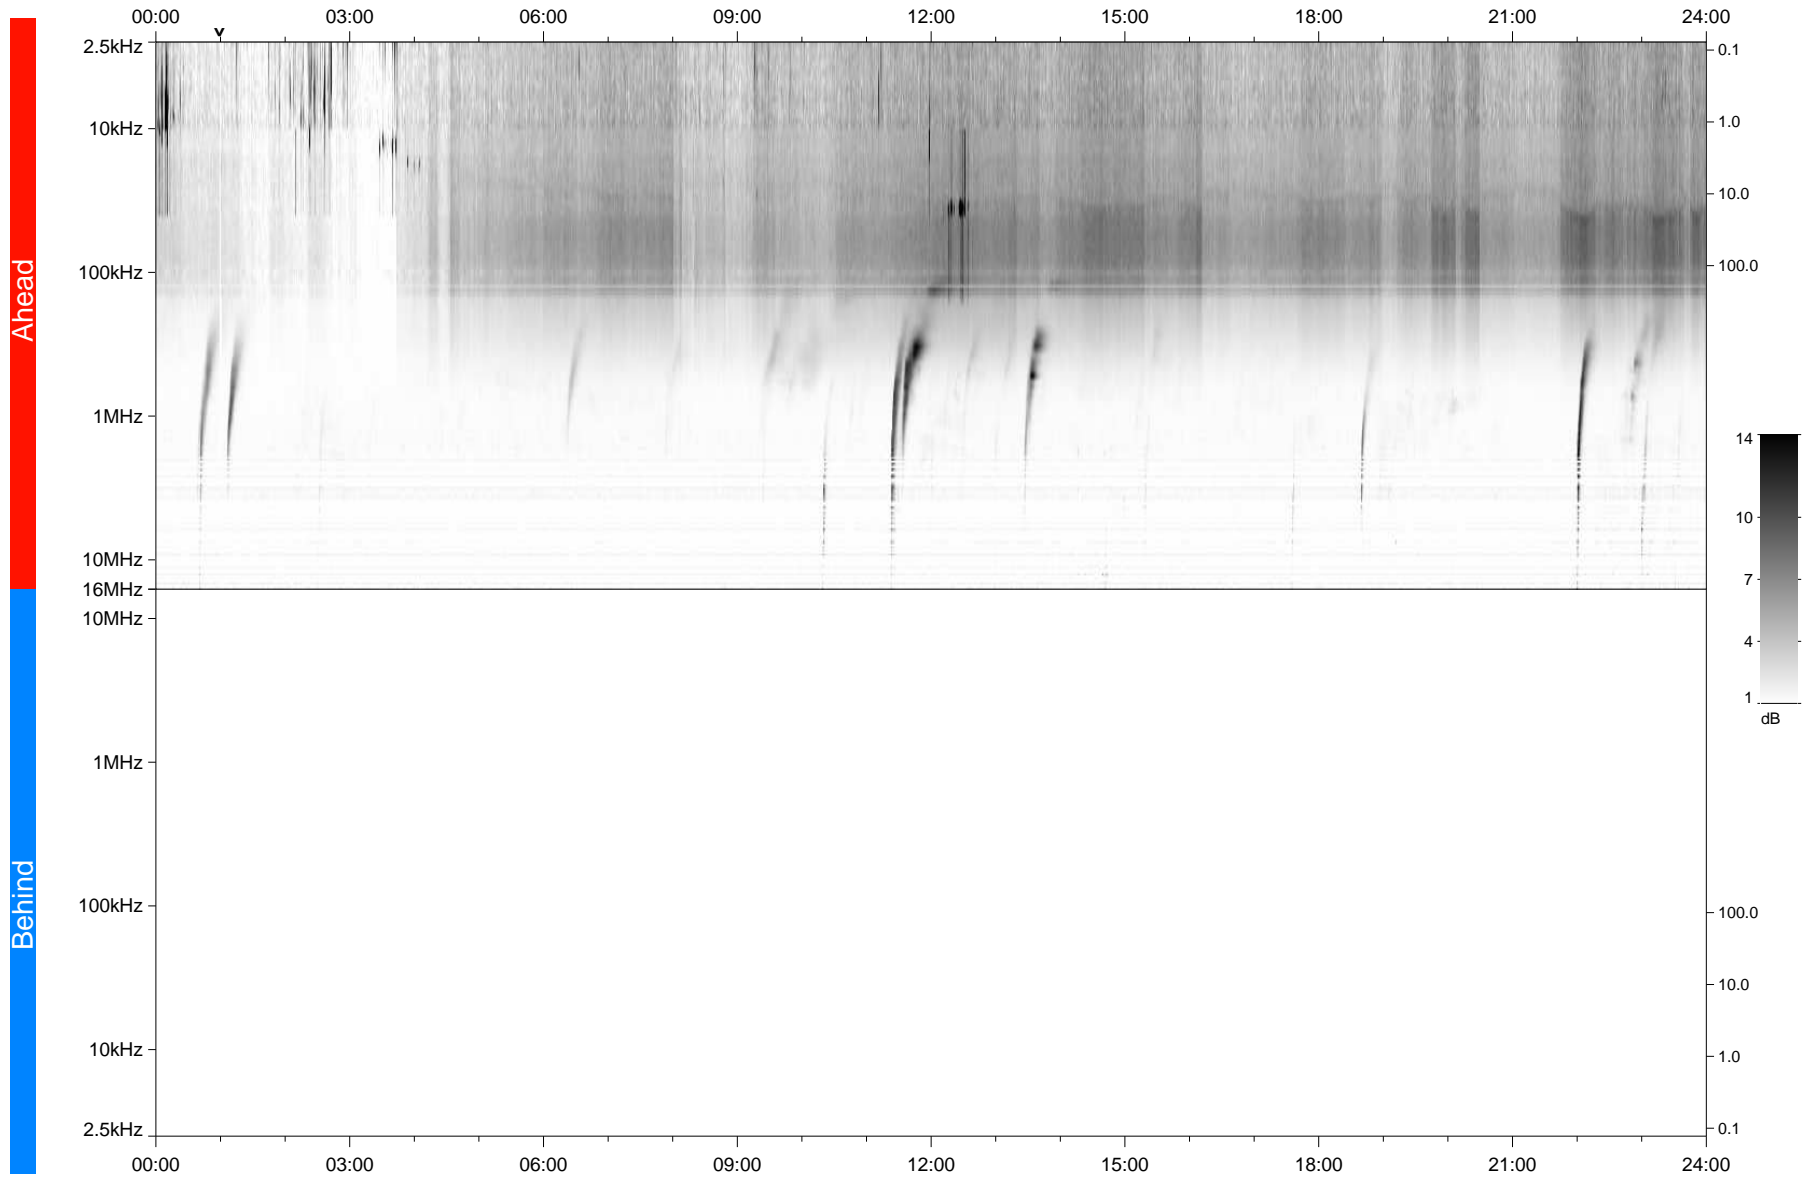

# STEREO/WAVES Daily Summary - 12-Nov-2023 (DOY 316)

Ahead source file: swaves\_ahead\_2023\_316\_1\_06.fin  
Ahead PSE Angle: 5.9°

Behind PSE Angle: -10.9°  
Behind source file: No STEREO-B data

Time (UTC)

file: stereo\_swaves\_daily-summary\_gray\_20231112\_v04  
made by: space.umn.edu on macOS with TDL 8.8.2 on 2023-12-13 07:52:22, with TLib V946 / dynspec V311