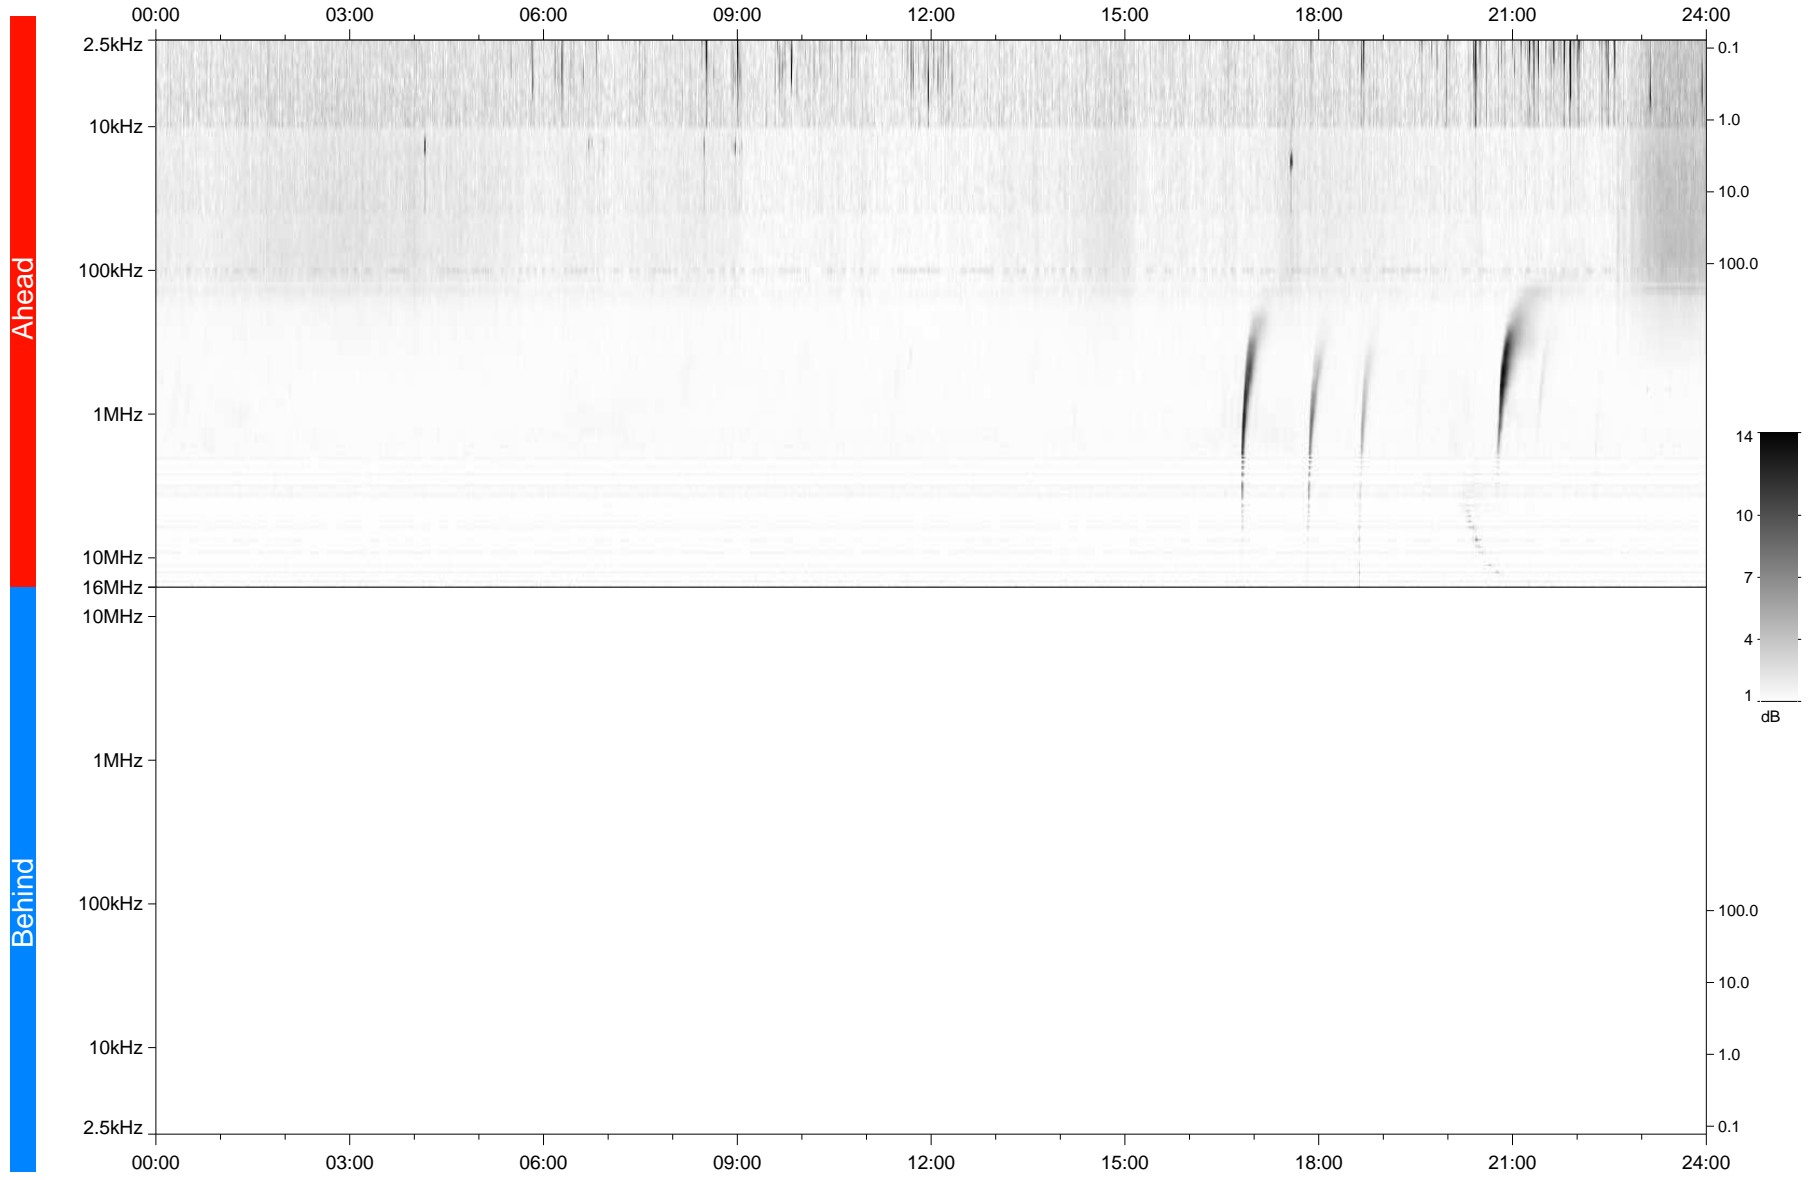

# STEREO/WAVES Daily Summary - 11-Nov-2023 (DOY 315)

Ahead source file: swaves\_ahead\_2023\_315\_1\_06.fin  
Ahead PSE Angle: 5.8°

Behind PSE Angle: -10.9°  
Behind source file: No STEREO-B data

Time (UTC)

file: stereo\_swaves\_daily-summary\_gray\_20231111\_v04  
made by: space.umn.edu on macOS with TDL 8.8.2 on 2023-12-12 09:35:15, with Tlib V946 / dynspec V311