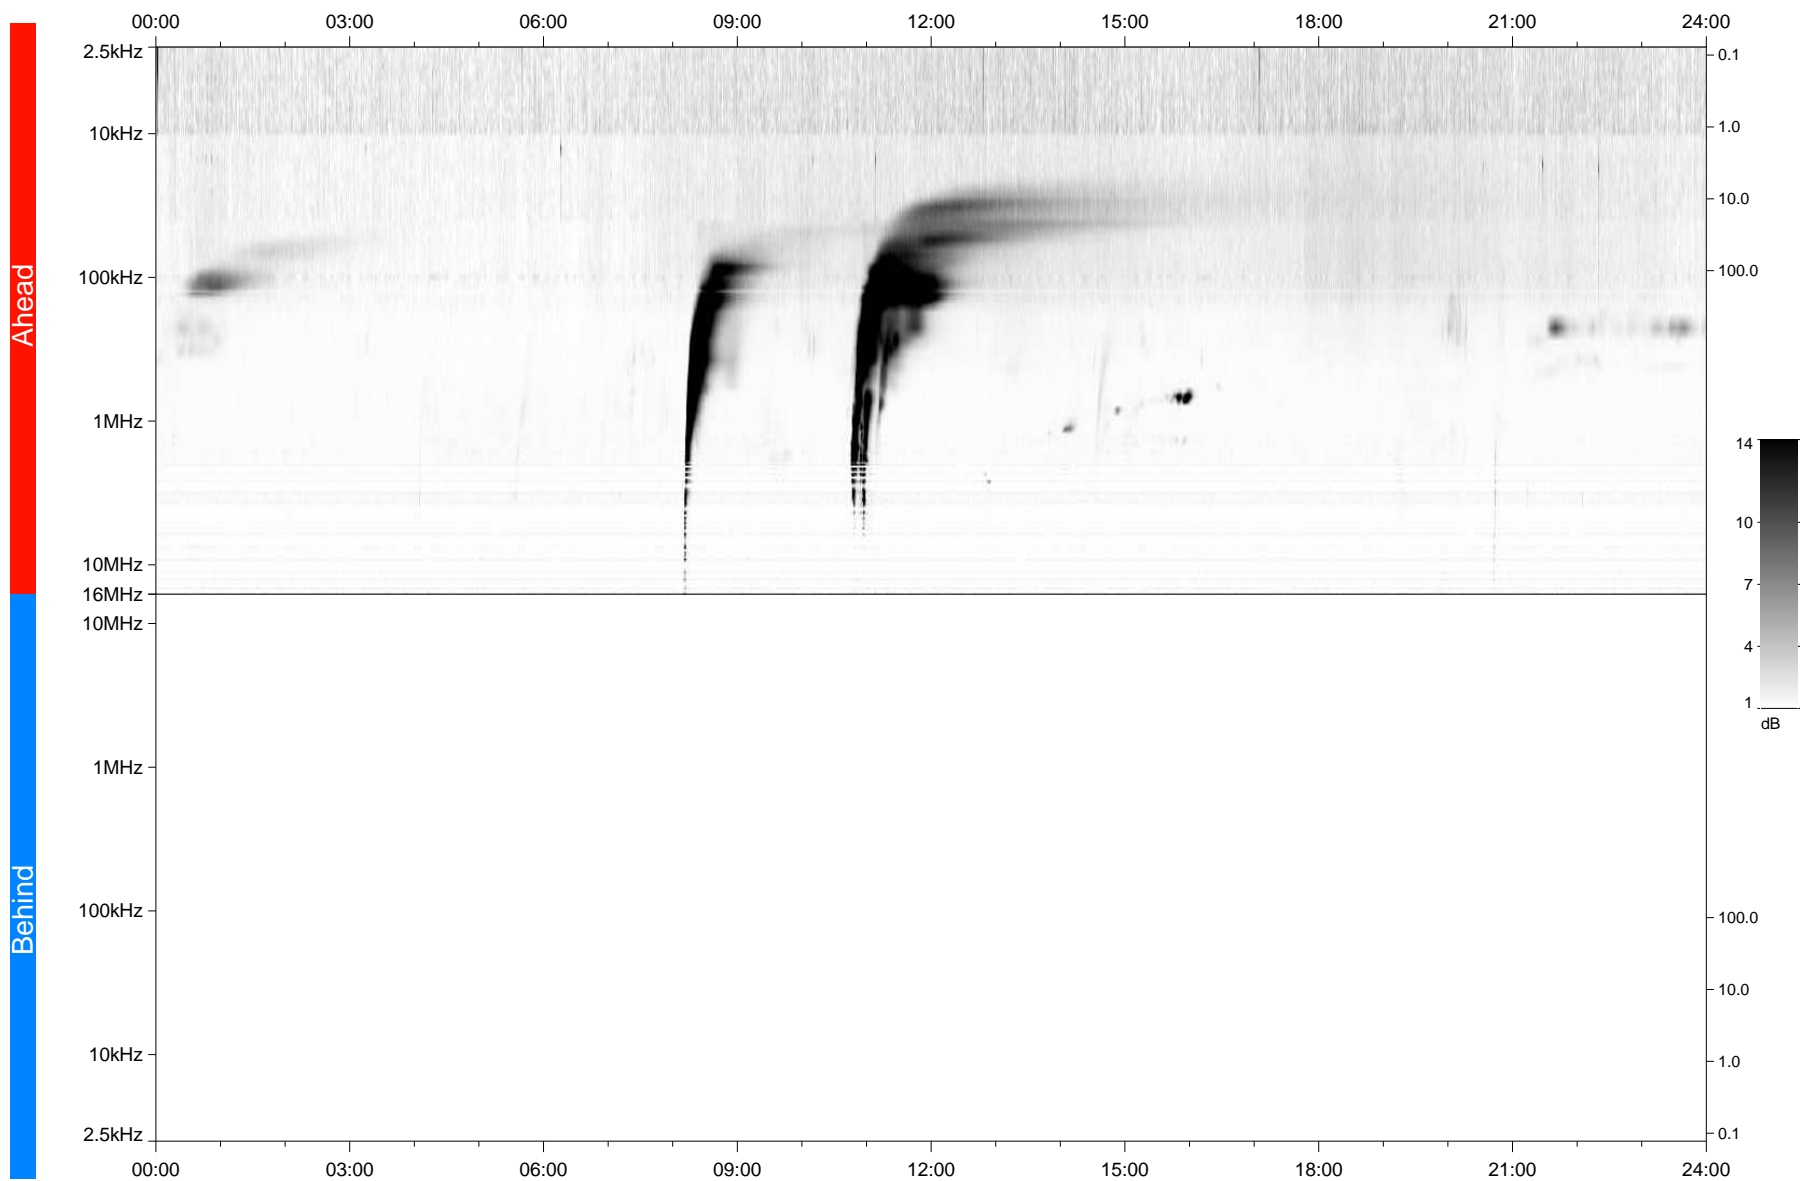

# STEREO/WAVES Daily Summary - 09-Nov-2023 (DOY 313)

Ahead source file: swaves\_ahead\_2023\_313\_1\_05.fin  
Ahead PSE Angle: 5.8°

Behind PSE Angle: -10.8°  
Behind source file: No STEREO-B data

Time (UTC)

file: stereo\_swaves\_daily-summary\_gray\_20231109\_v04  
made by: space.umn.edu on macOS with TDL 8.8.2 on 2023-12-10 08:20:52, with TLib V946 / dynspec V311