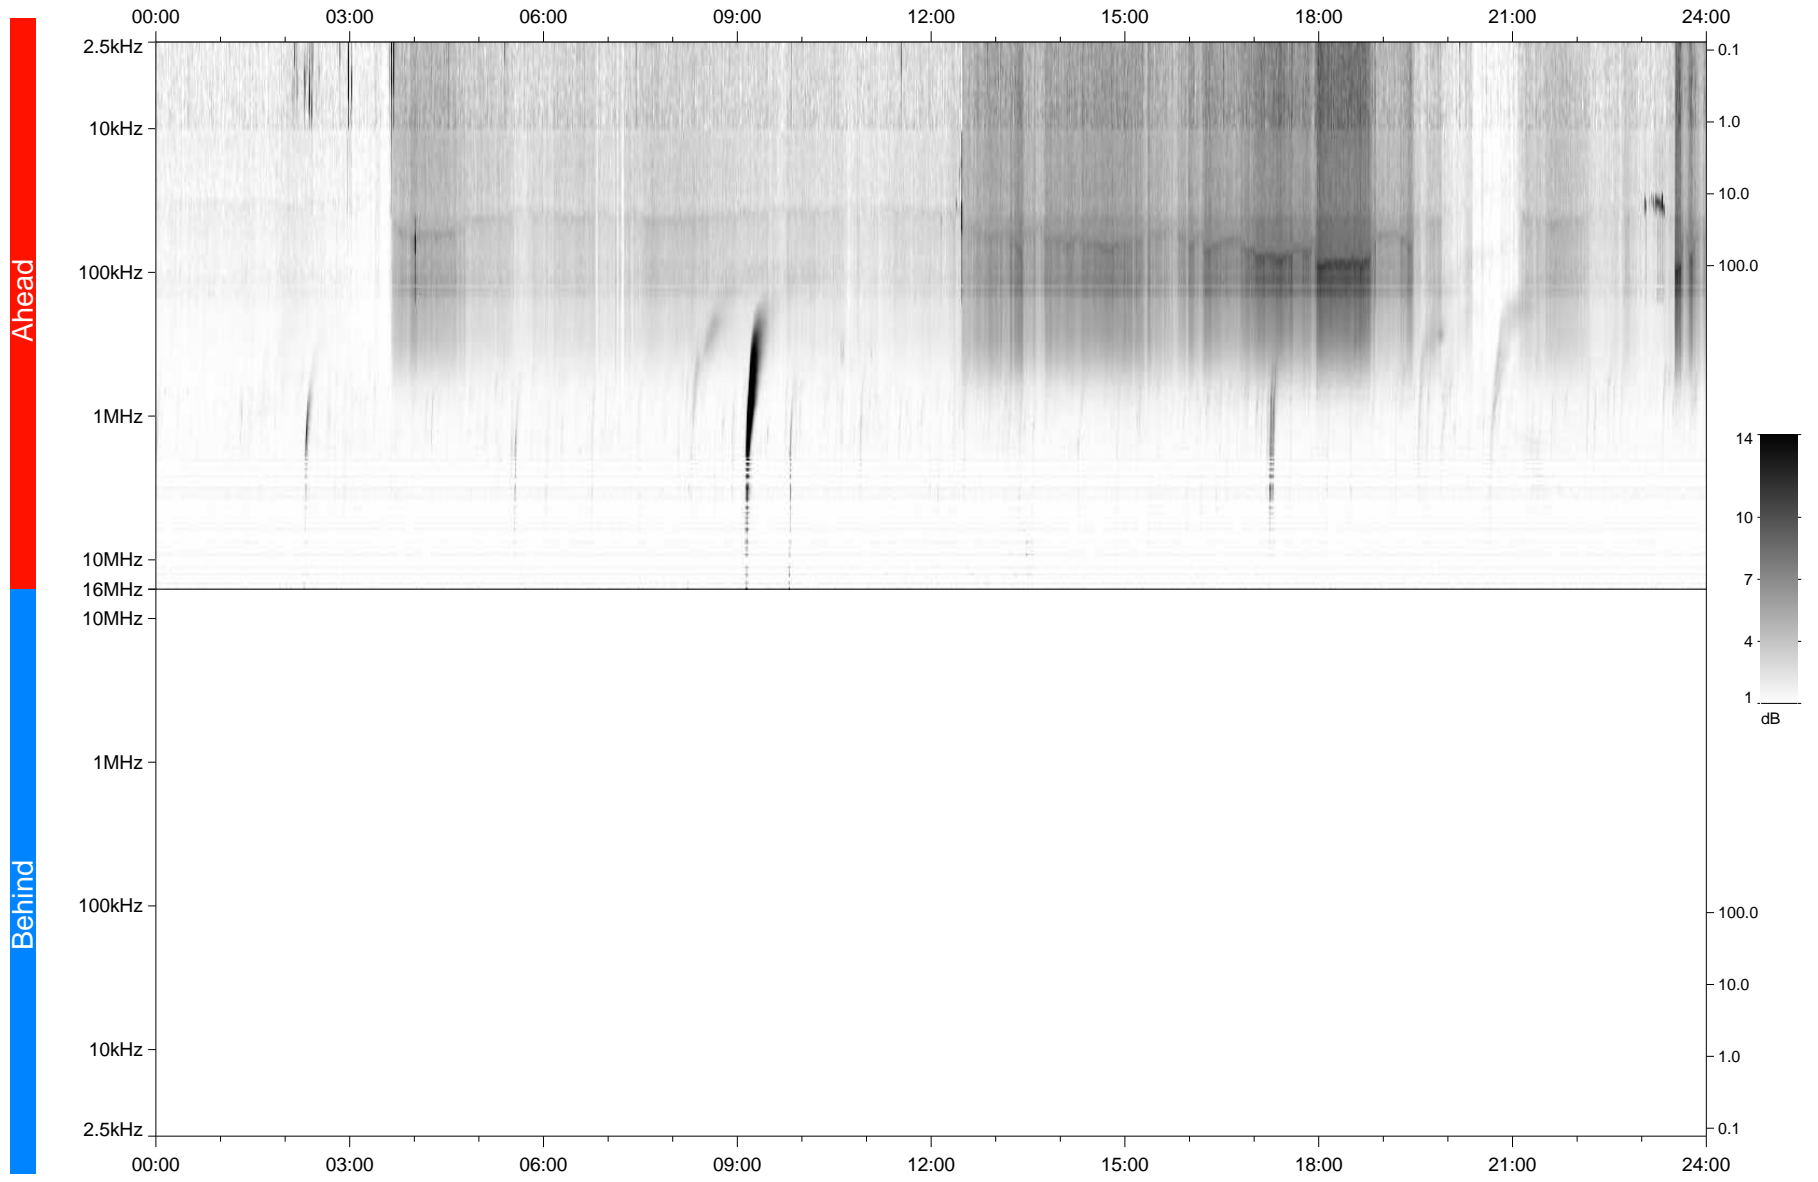

# STEREO/WAVES Daily Summary - 05-Nov-2023 (DOY 309)

Ahead source file: swaves\_ahead\_2023\_309\_1\_05.fin  
Ahead PSE Angle: 5.6°

Behind PSE Angle: -10.5°  
Behind source file: No STEREO-B data

Time (UTC)

file: stereo\_swaves\_daily-summary\_gray\_20231105\_v04  
made by: space.umn.edu on macOS with TDL 8.8.2 on 2023-12-06 13:48:02, with TLib V946 / dynspec V311