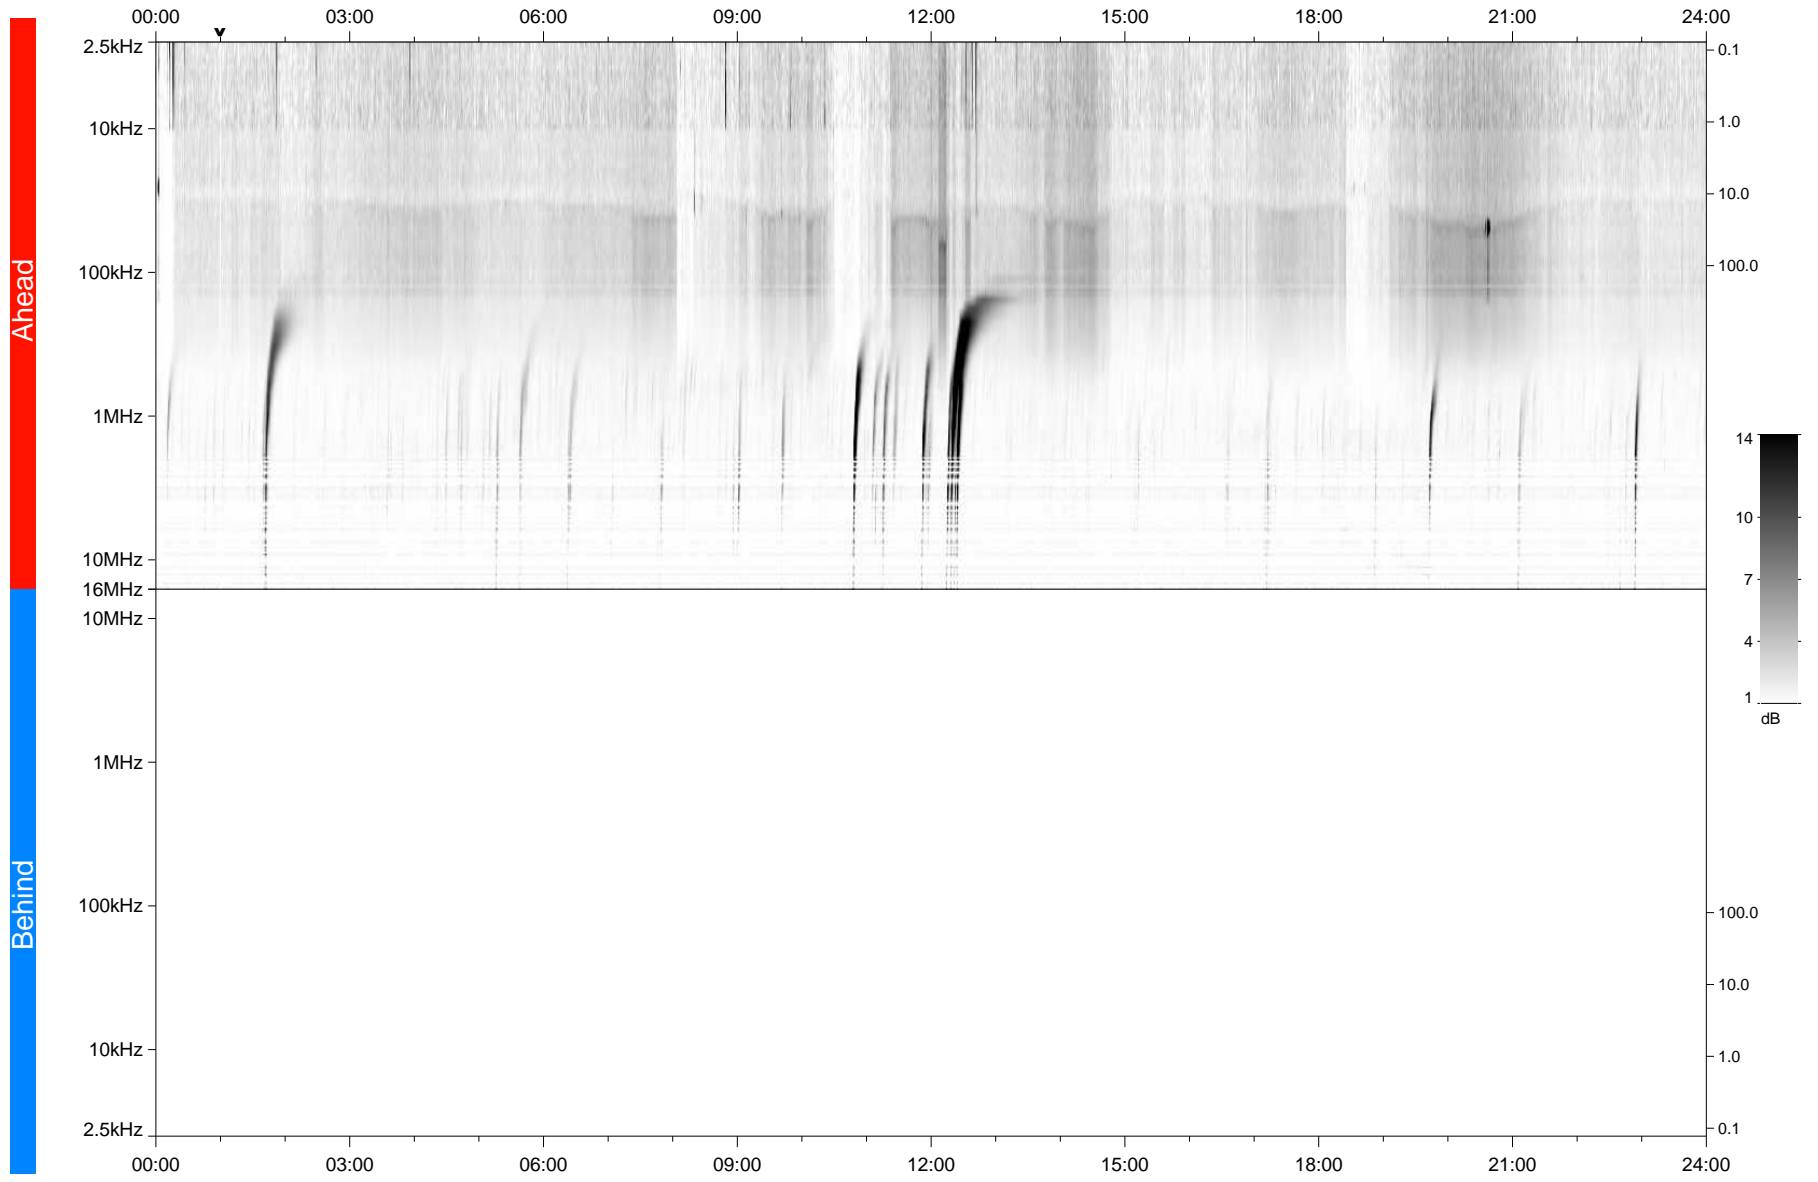

STEREO/WAVES Daily Summary - 04-Nov-2023 (DOY 308)

Ahead source file: swaves_ahead_2023_308_1_05.fin
Ahead PSE Angle: 5.6°

Behind PSE Angle: -10.4°
Behind source file: No STEREO-B data

Time (UTC)

file: stereo_swaves_daily-summary_gray_20231104_v04
made by: space.umn.edu on macOS with TDL 8.8.2 on 2023-12-05 07:32:06, with TLib V946 / dynspec V311