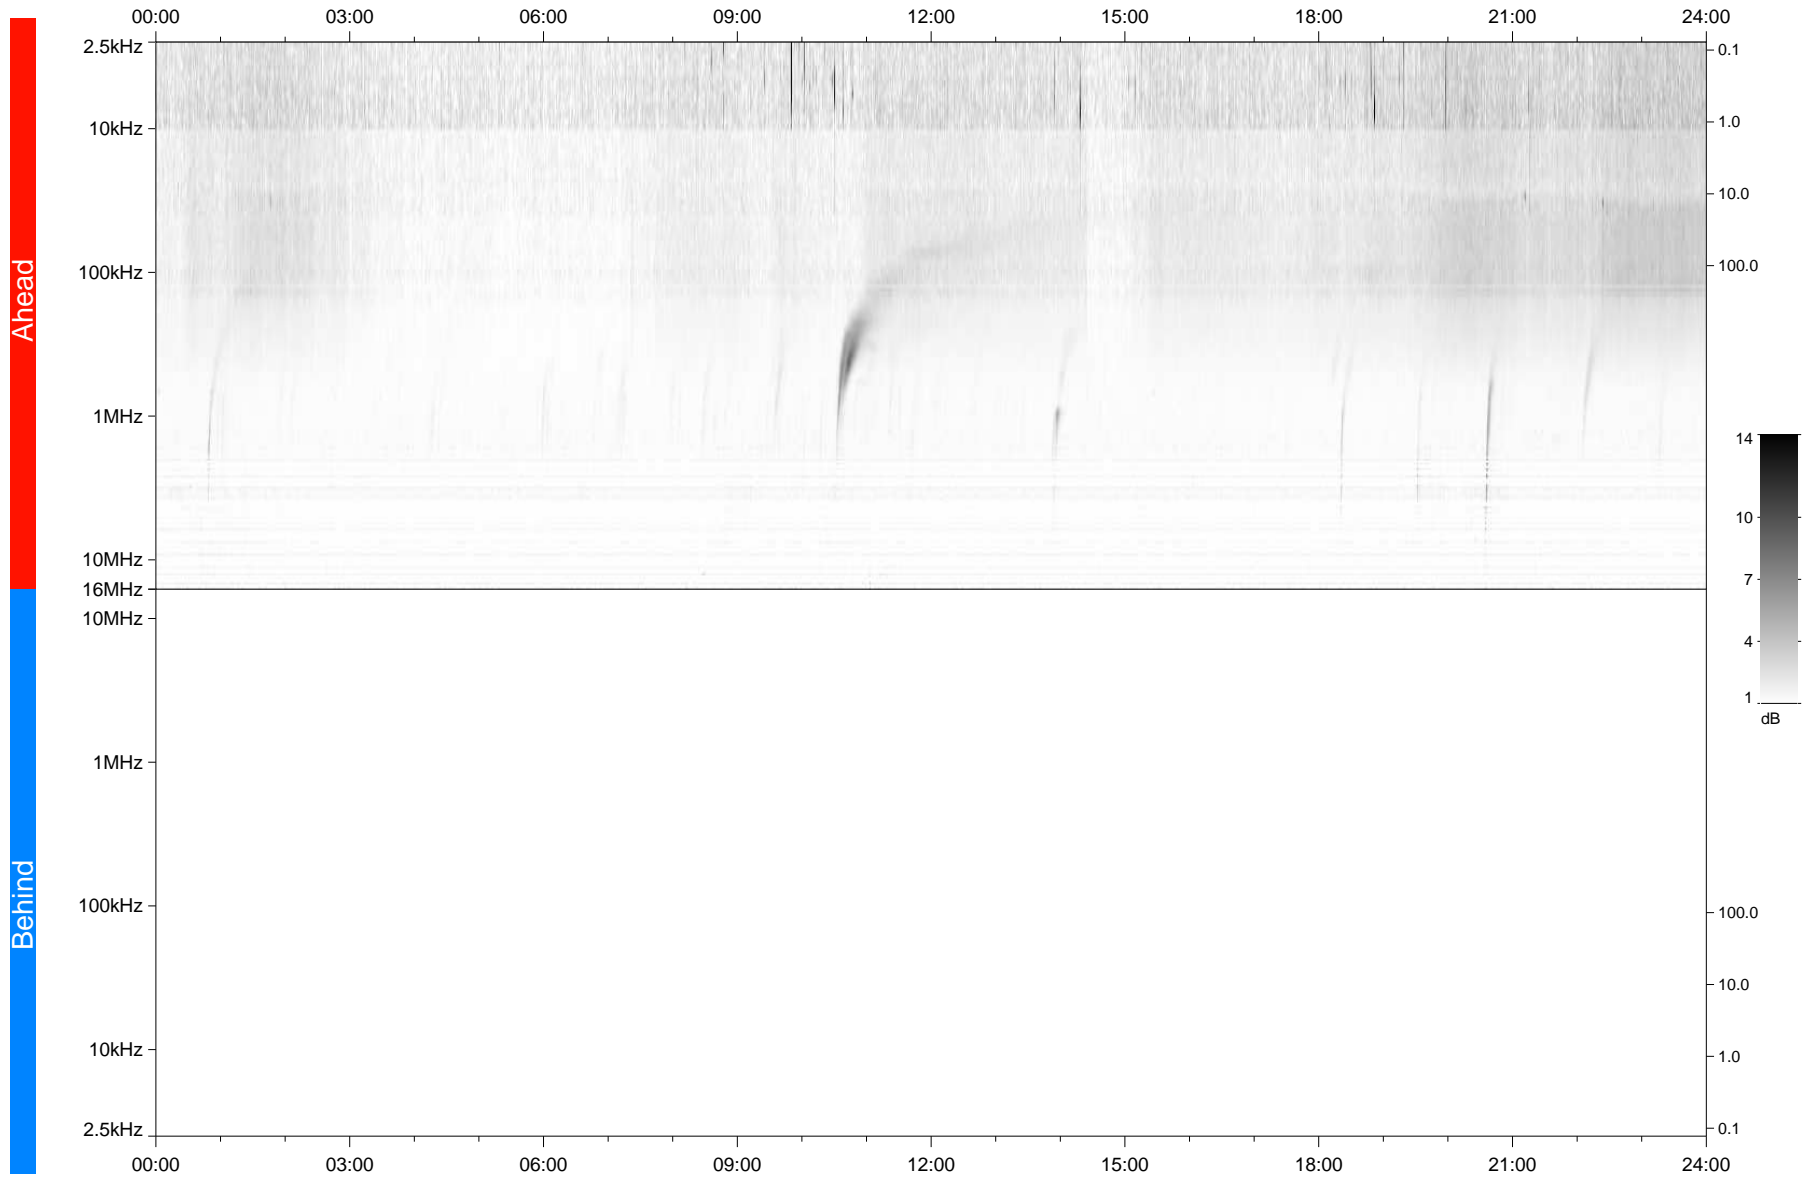

# STEREO/WAVES Daily Summary - 10-Oct-2023 (DOY 283)

Ahead source file: swaves\_ahead\_2023\_283\_1\_05.fin  
Ahead PSE Angle: 4.4°

Behind PSE Angle: -8.3°  
Behind source file: No STEREO-B data

Time (UTC)

file: stereo\_swaves\_daily-summary\_gray\_20231010\_v04  
made by: space.umn.edu on macOS with TDL 8.8.2 on 2023-11-10 07:45:04, with TLib V946 / dynspec V311