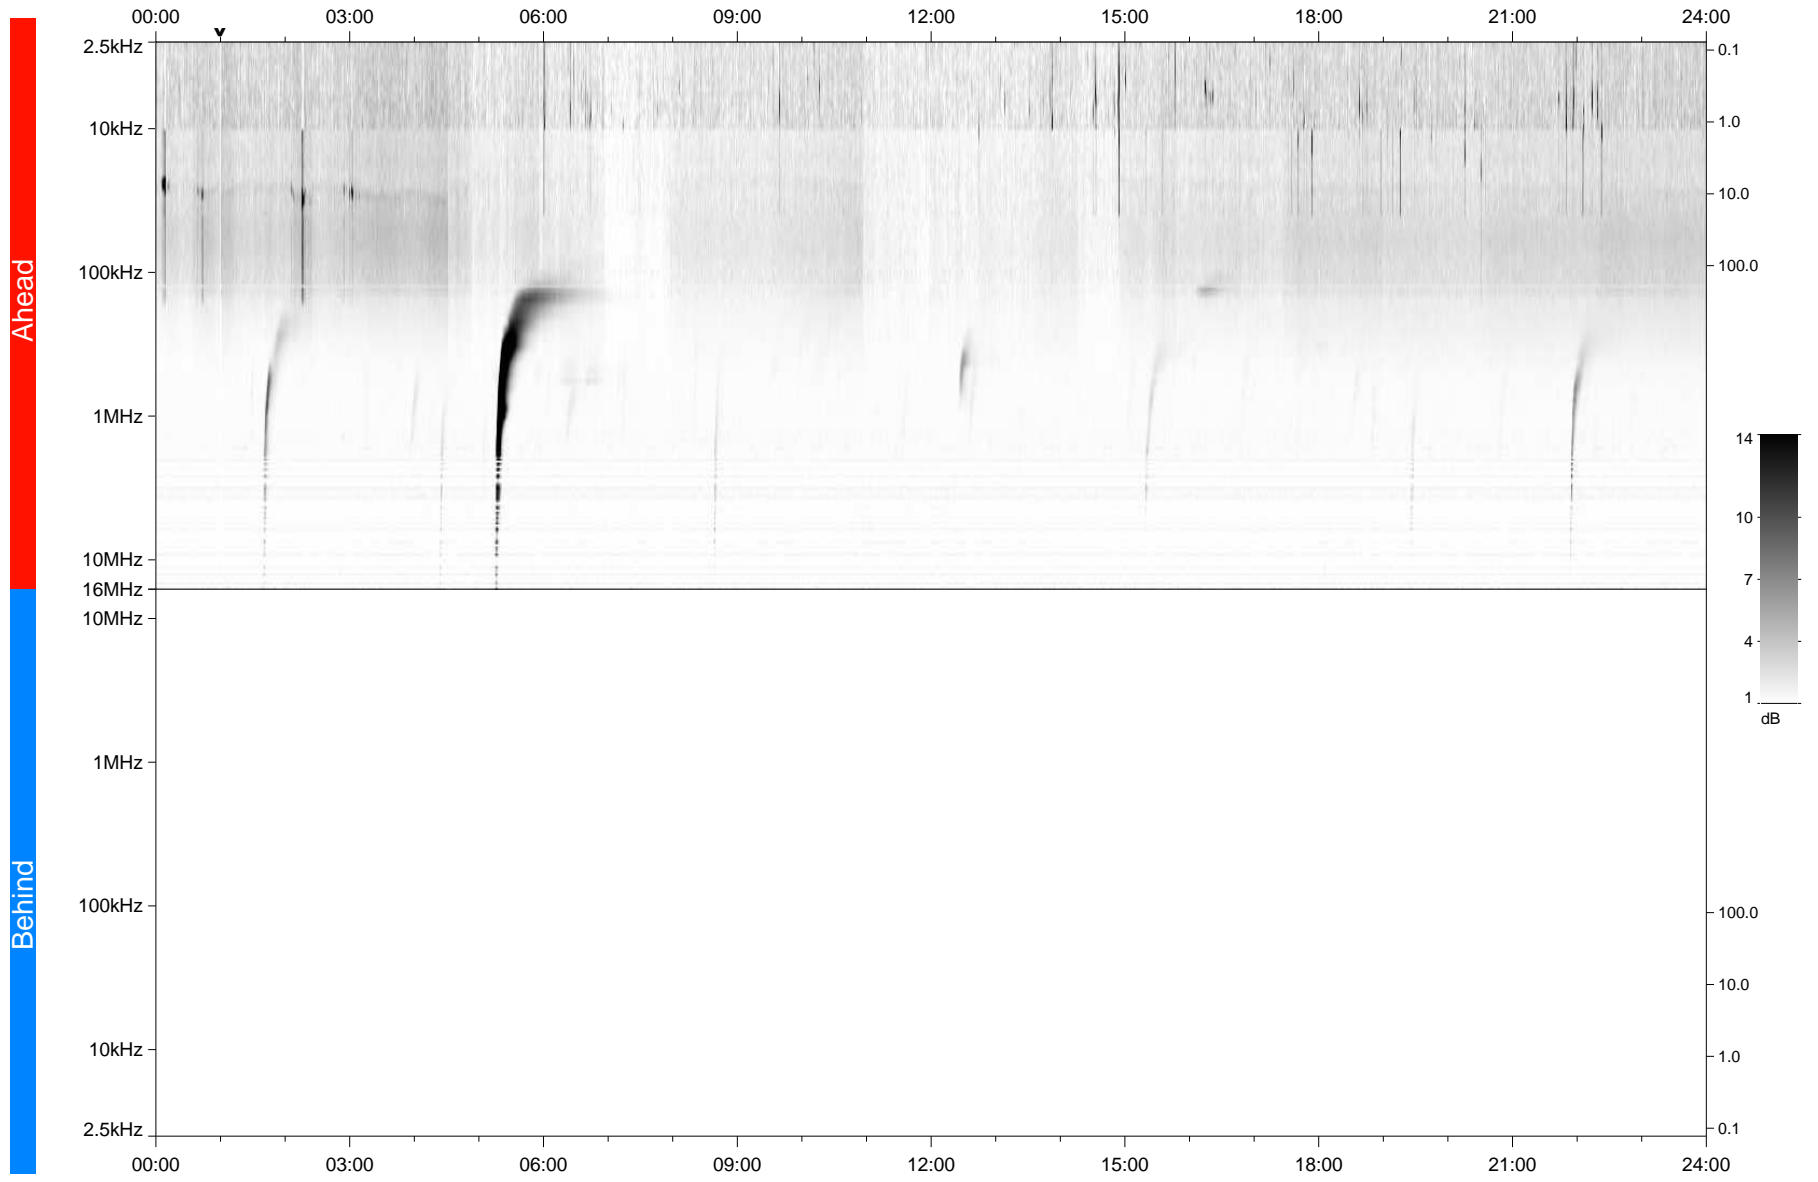

# STEREO/WAVES Daily Summary - 07-Oct-2023 (DOY 280)

Ahead source file: swaves\_ahead\_2023\_280\_1\_05.fin  
Ahead PSE Angle: 4.2°

Behind PSE Angle: -8.1°  
Behind source file: No STEREO-B data

Time (UTC)

file: stereo\_swaves\_daily-summary\_gray\_20231007\_v04  
made by: space.umn.edu on macOS with TDL 8.8.2 on 2023-11-07 11:08:25, with TLib V946 / dynspec V311