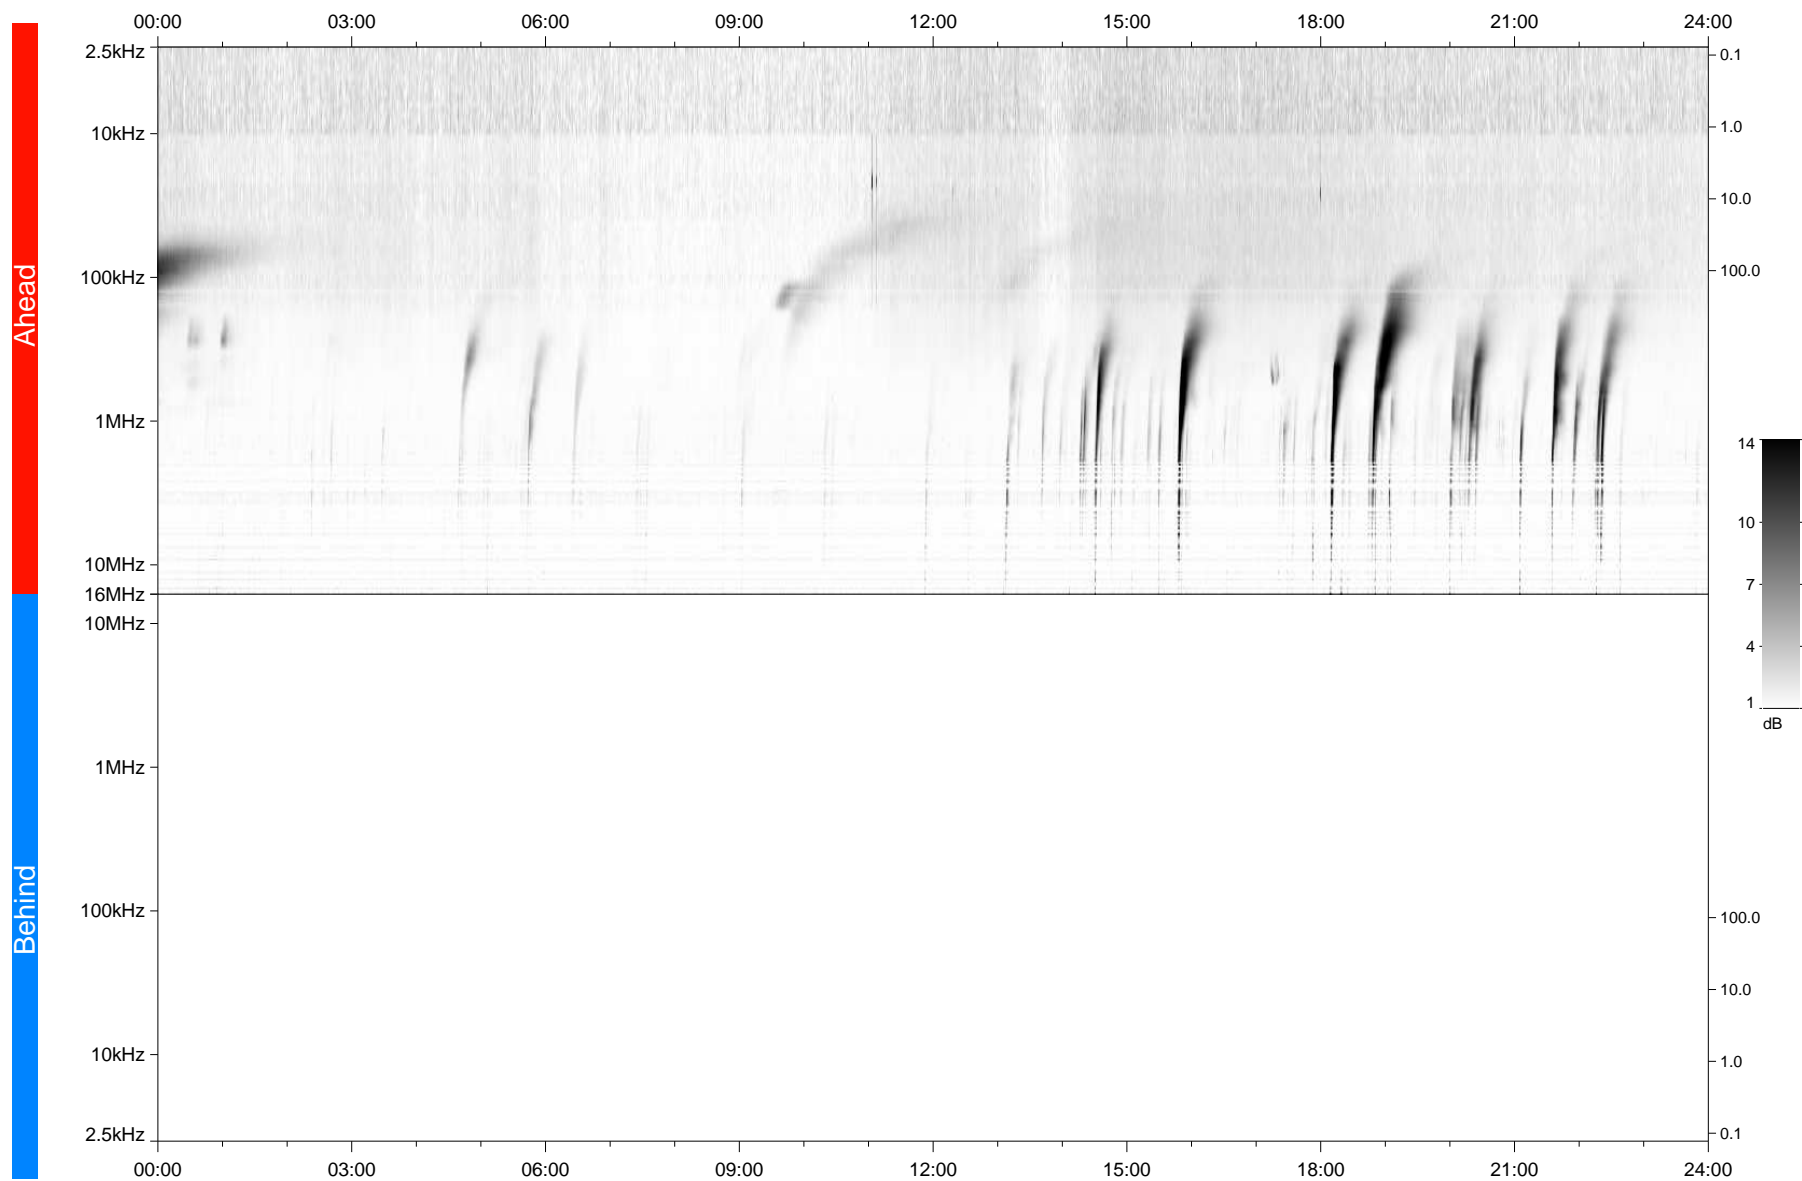

# STEREO/WAVES Daily Summary - 02-Oct-2023 (DOY 275)

Ahead source file: swaves\_ahead\_2023\_275\_1\_05.fin  
Ahead PSE Angle: 4.0°

Behind PSE Angle: -7.6°  
Behind source file: No STEREO-B data

Time (UTC)

file: stereo\_swaves\_daily-summary\_gray\_20231002\_v04  
made by: space.umn.edu on macOS with TDL 8.8.2 on 2023-11-02 08:40:53, with Tlib V946 / dynspec V311