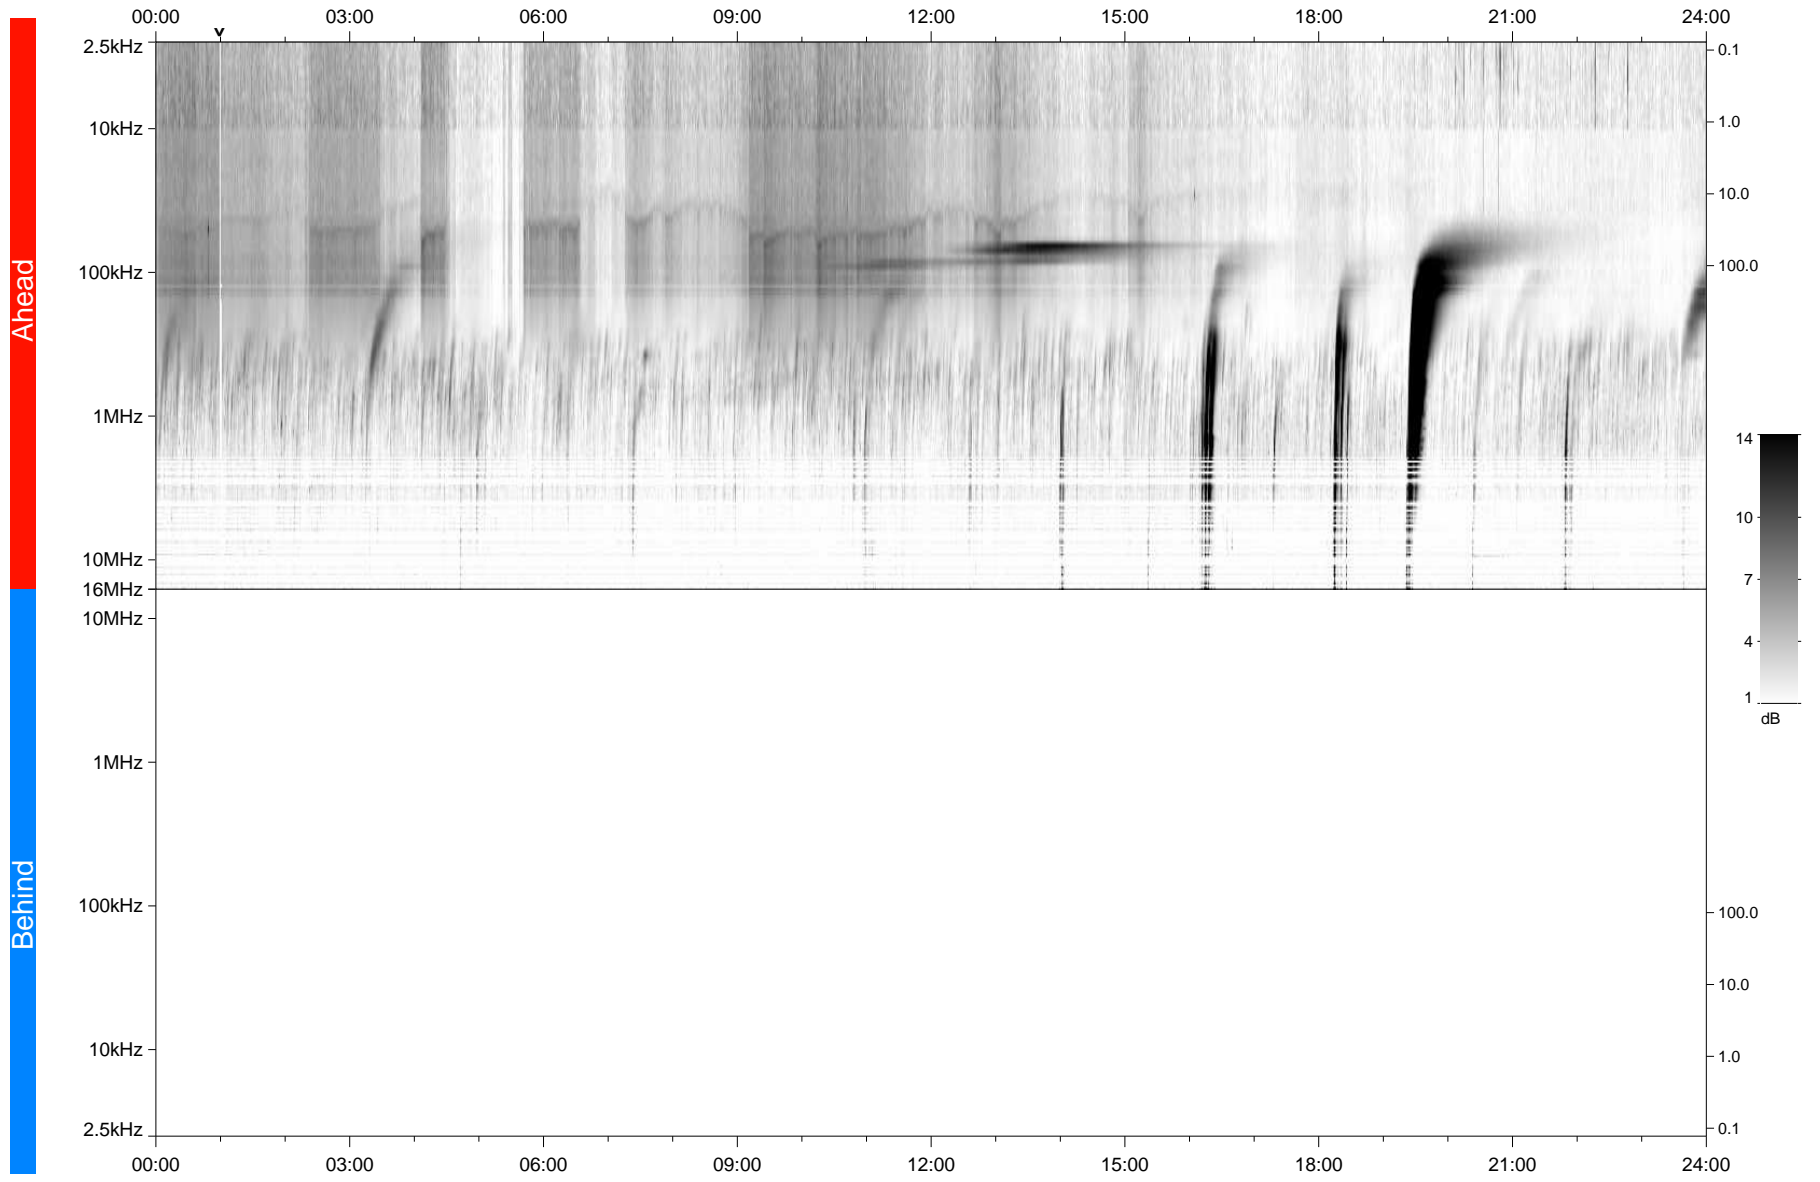

# STEREO/WAVES Daily Summary - 25-Sep-2023 (DOY 268)

Ahead source file: swaves\_ahead\_2023\_268\_1\_05.fin  
Ahead PSE Angle: 3.5°

Behind PSE Angle: -7.0°  
Behind source file: No STEREO-B data

Time (UTC)

file: stereo\_swaves\_daily-summary\_gray\_20230925\_v04  
made by: space.umn.edu on macOS with TDL 8.8.2 on 2023-10-27 08:08:23, with TMLib V946 / dynspec V311