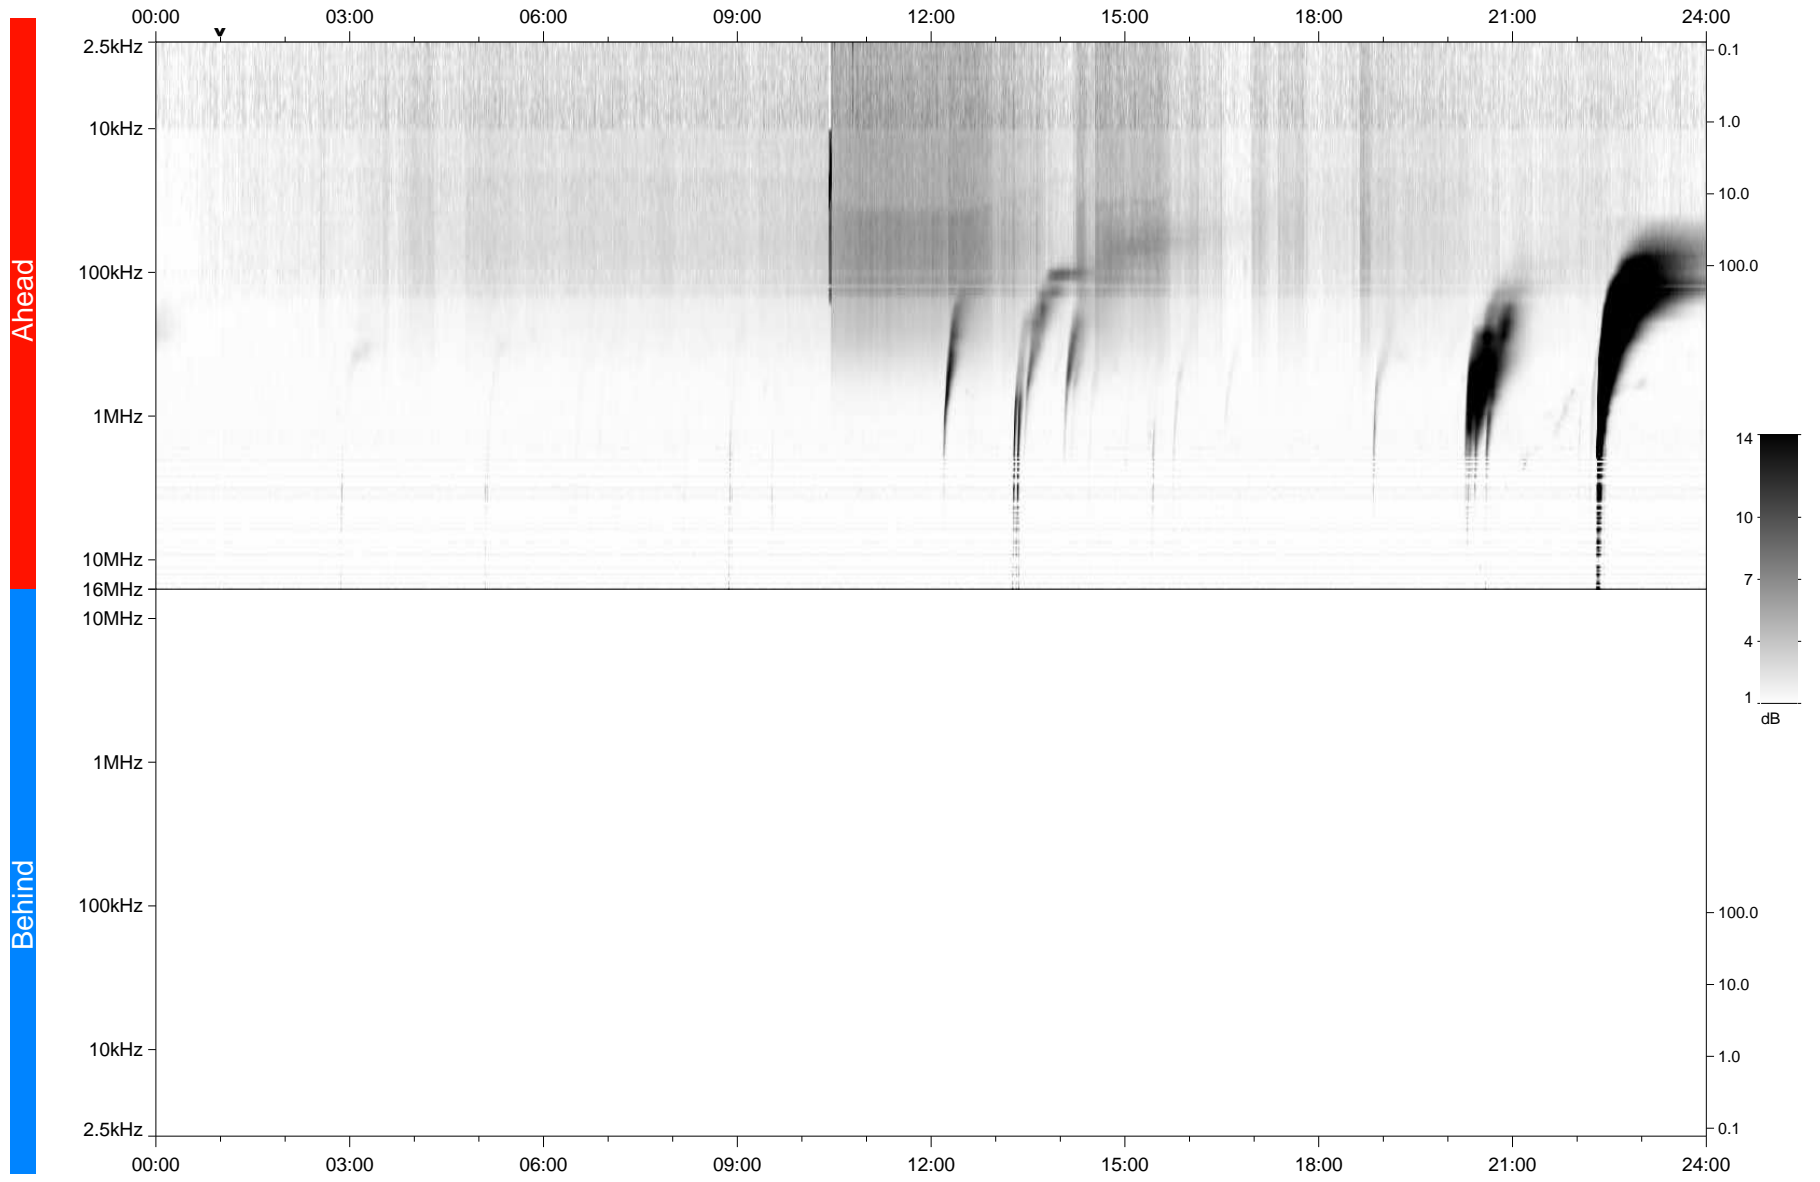

# STEREO/WAVES Daily Summary - 05-Sep-2023 (DOY 248)

Ahead source file: swaves\_ahead\_2023\_248\_1\_05.fin  
Ahead PSE Angle: 2.0°

Behind PSE Angle: -5.0°  
Behind source file: No STEREO-B data

Time (UTC)

file: stereo\_swaves\_daily-summary\_gray\_20230905\_v04  
made by: space.umn.edu on macOS with TDL 8.8.2 on 2023-10-06 07:51:52, with TLib V946 / dynspec V311