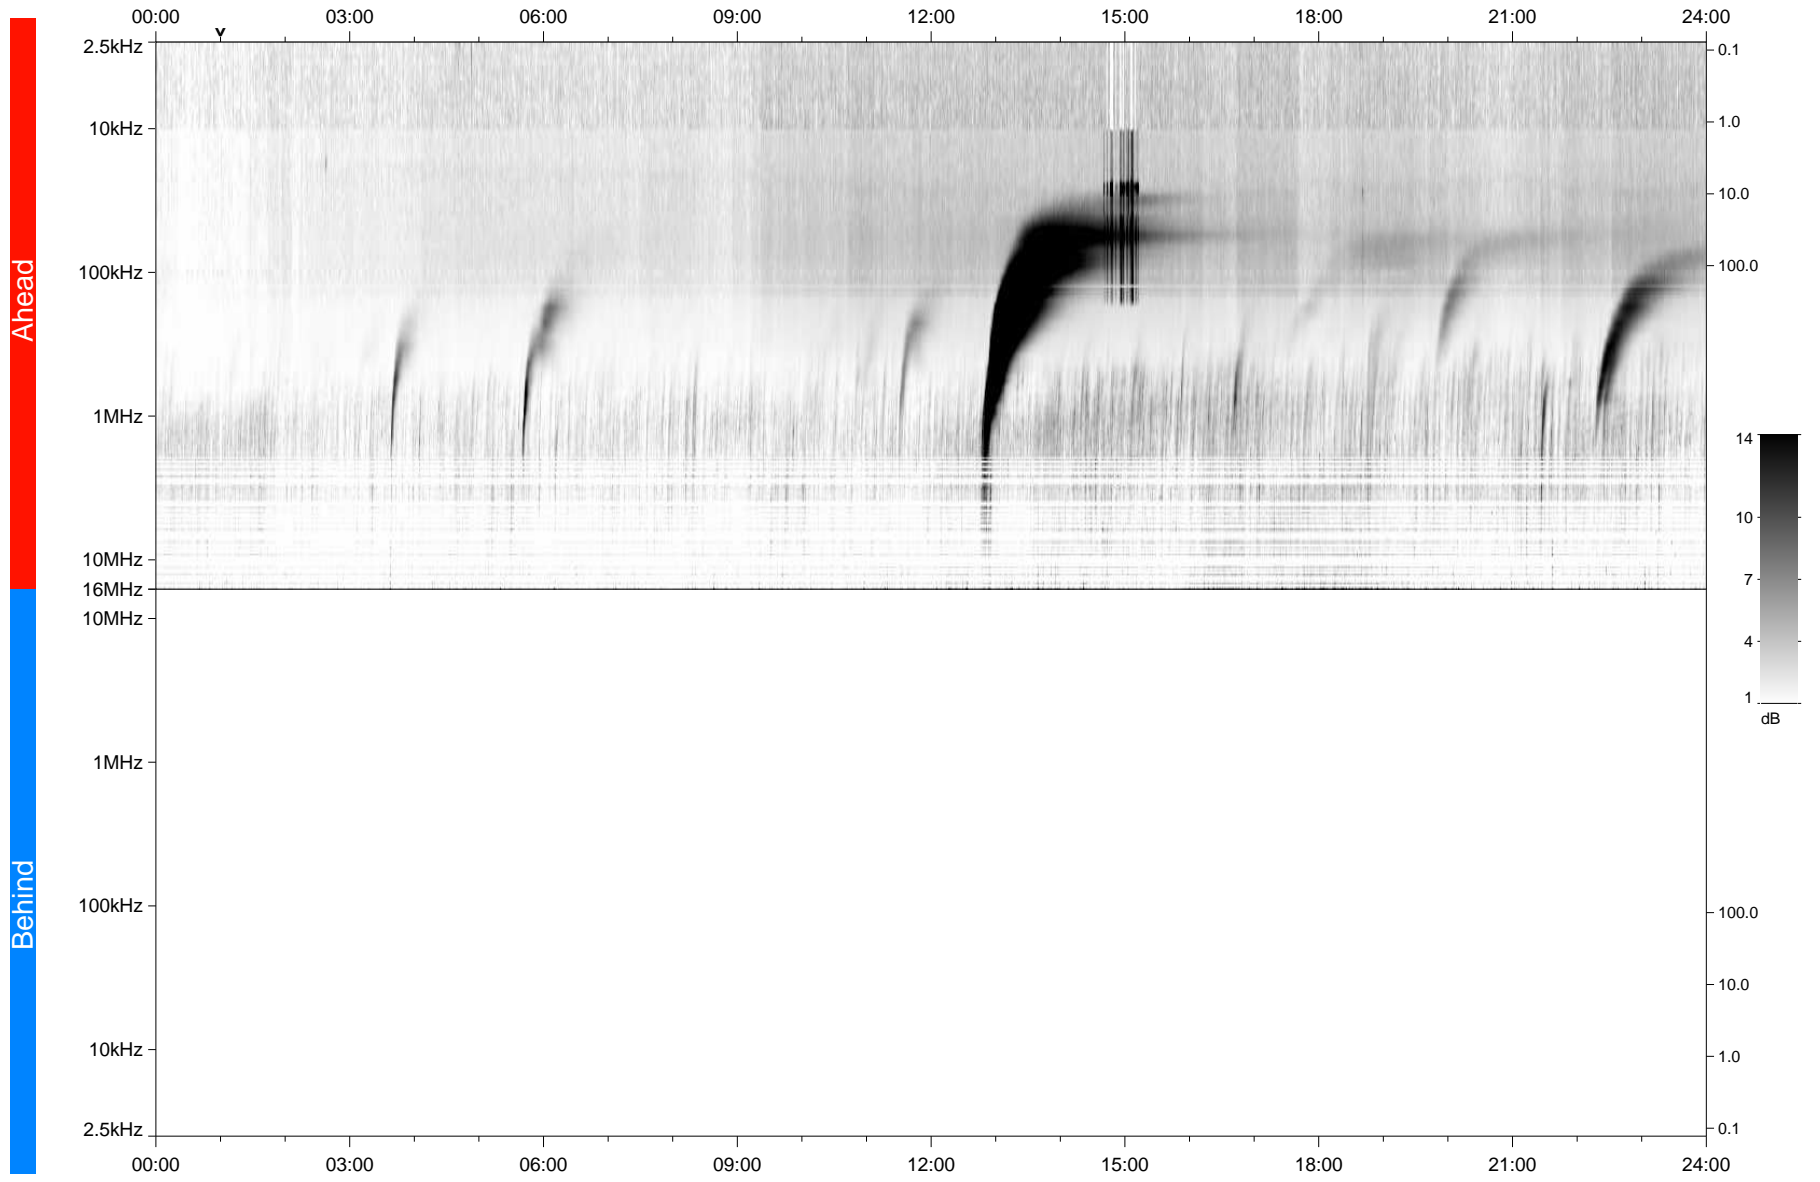

# STEREO/WAVES Daily Summary - 26-Aug-2023 (DOY 238)

Ahead source file: swaves\_ahead\_2023\_238\_1\_05.fin  
Ahead PSE Angle: 1.1°

Behind PSE Angle: -4.0°  
Behind source file: No STEREO-B data

Time (UTC)

file: stereo\_swaves\_daily-summary\_gray\_20230826\_v04  
made by: space.umn.edu on macOS with TDL 8.8.2 on 2023-09-29 08:44:06, with TLib V946 / dynspec V311