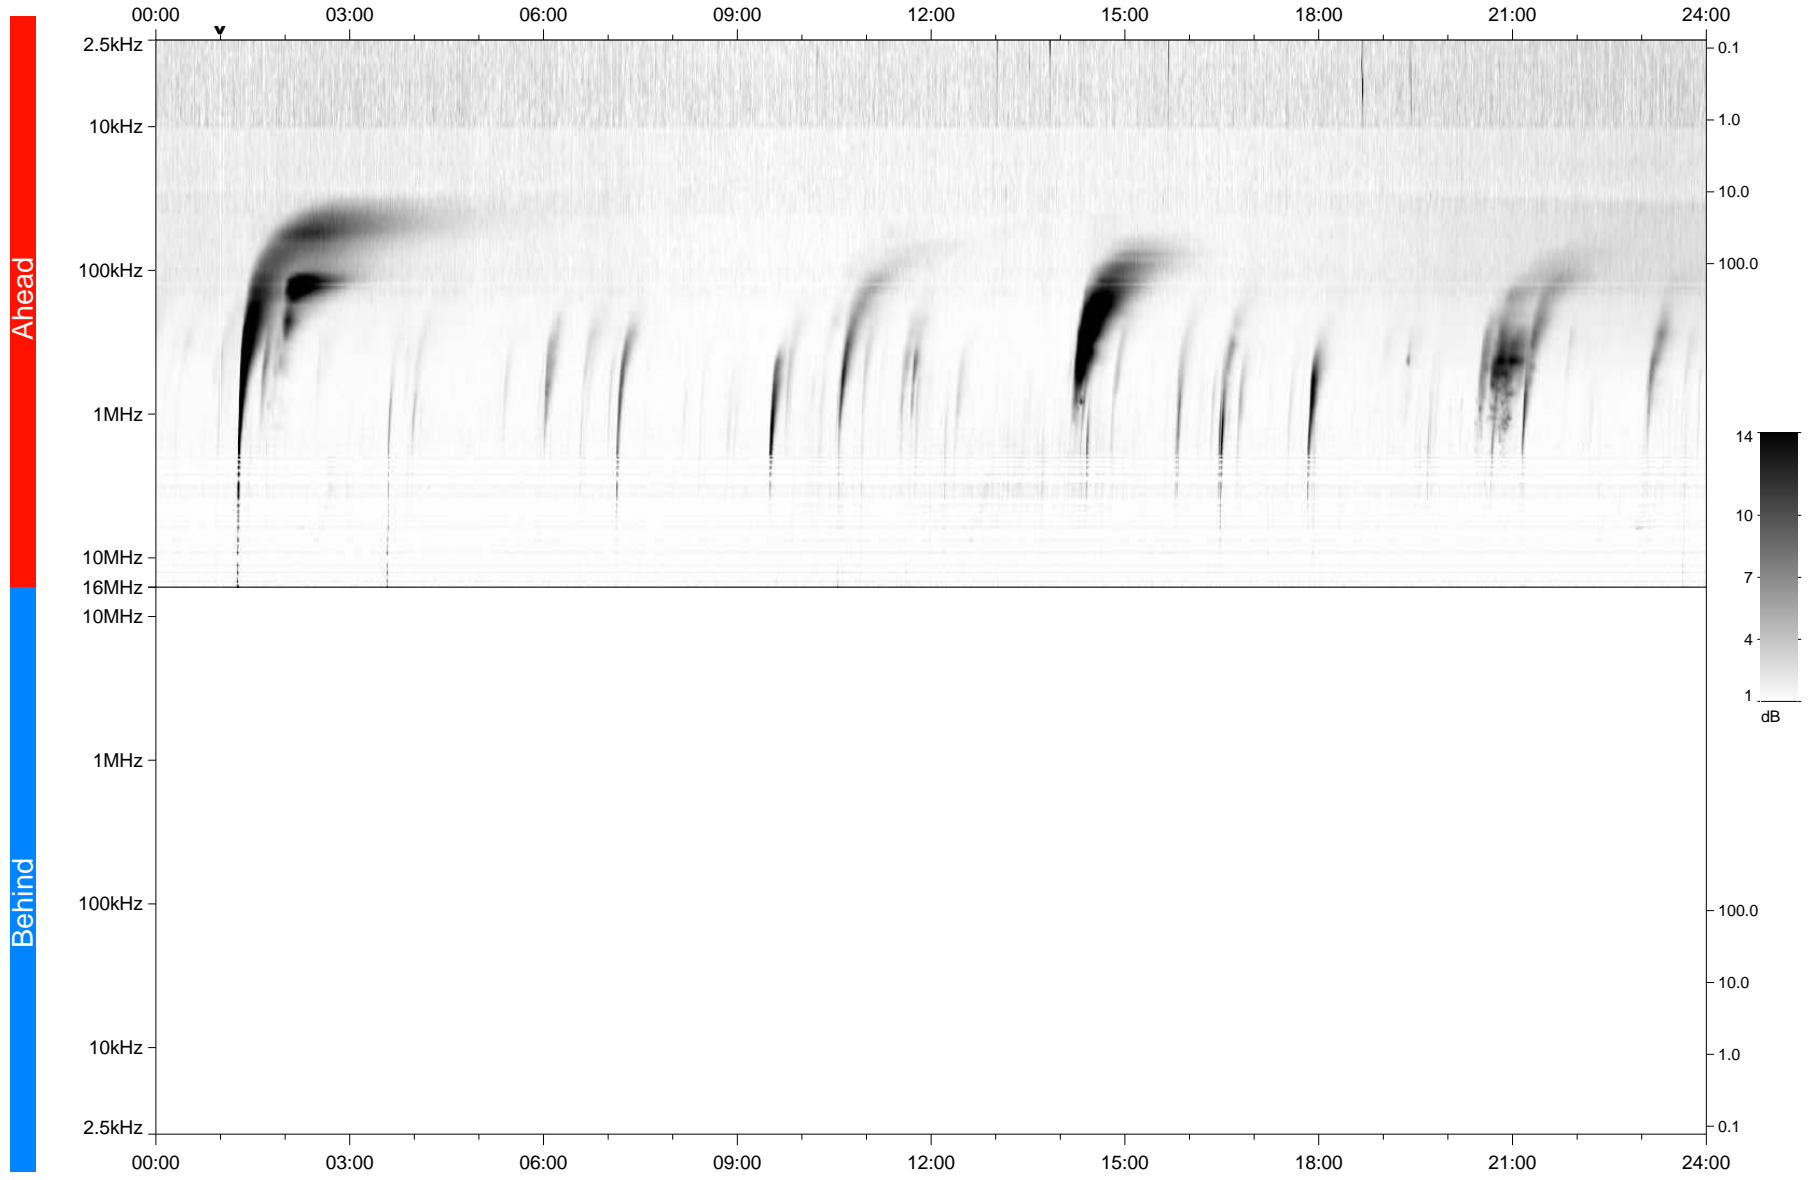

# STEREO/WAVES Daily Summary - 14-Aug-2023 (DOY 226)

Ahead source file: swaves\_ahead\_2023\_226\_1\_05.fin  
Ahead PSE Angle: 0.0°

Behind PSE Angle: -2.8°  
Behind source file: No STEREO-B data

Time (UTC)

file: stereo\_swaves\_daily-summary\_gray\_20230814\_v04  
made by: space.umn.edu on macOS with TDL 8.8.2 on 2023-09-15 08:55:23, with TLib V946 / dynspec V311