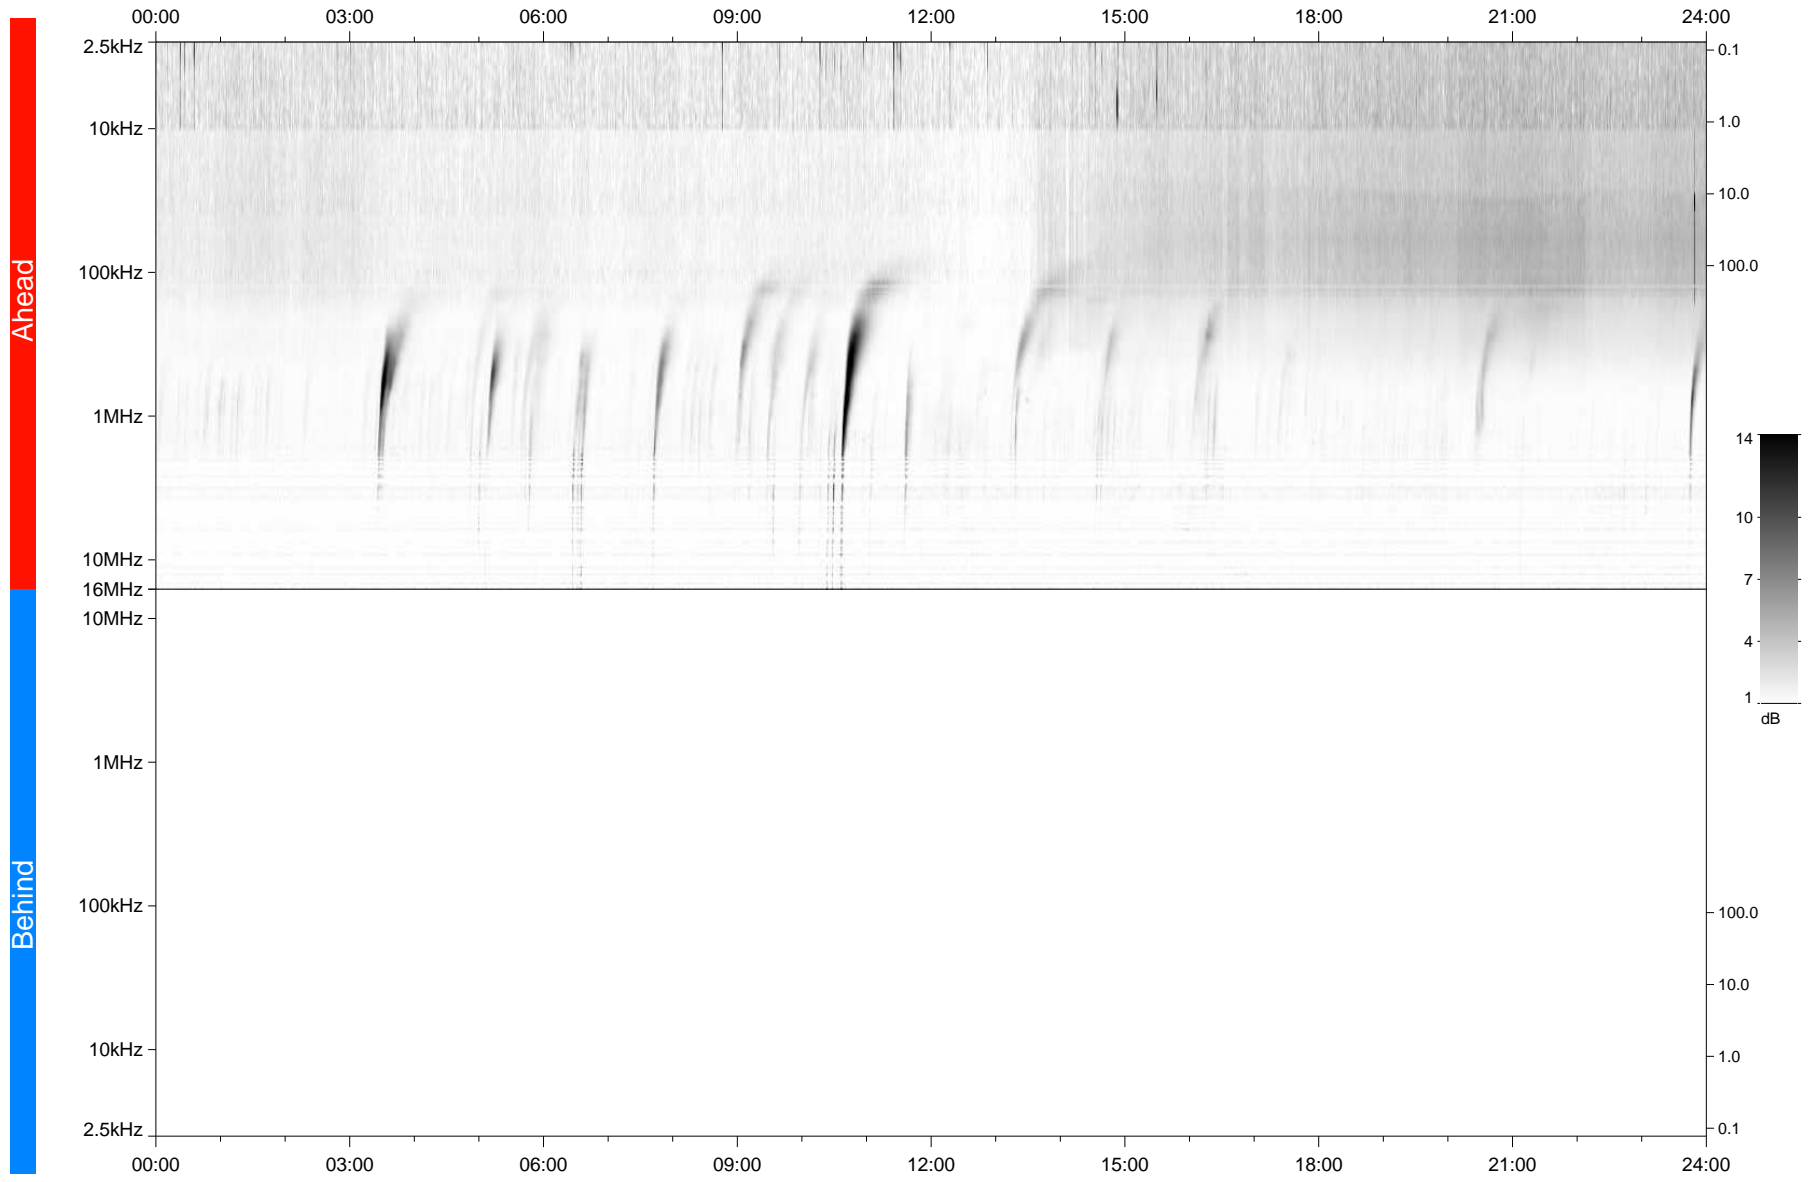

STEREO/WAVES Daily Summary - 13-Aug-2023 (DOY 225)

Ahead source file: swaves_ahead_2023_225_1_05.fin
Ahead PSE Angle: -0.1°

Behind PSE Angle: -2.7°
Behind source file: No STEREO-B data

Time (UTC)

file: stereo_swaves_daily-summary_gray_20230813_v04
made by: space.umn.edu on macOS with TDL 8.8.2 on 2023-09-15 08:54:31, with TLib V946 / dynspec V311