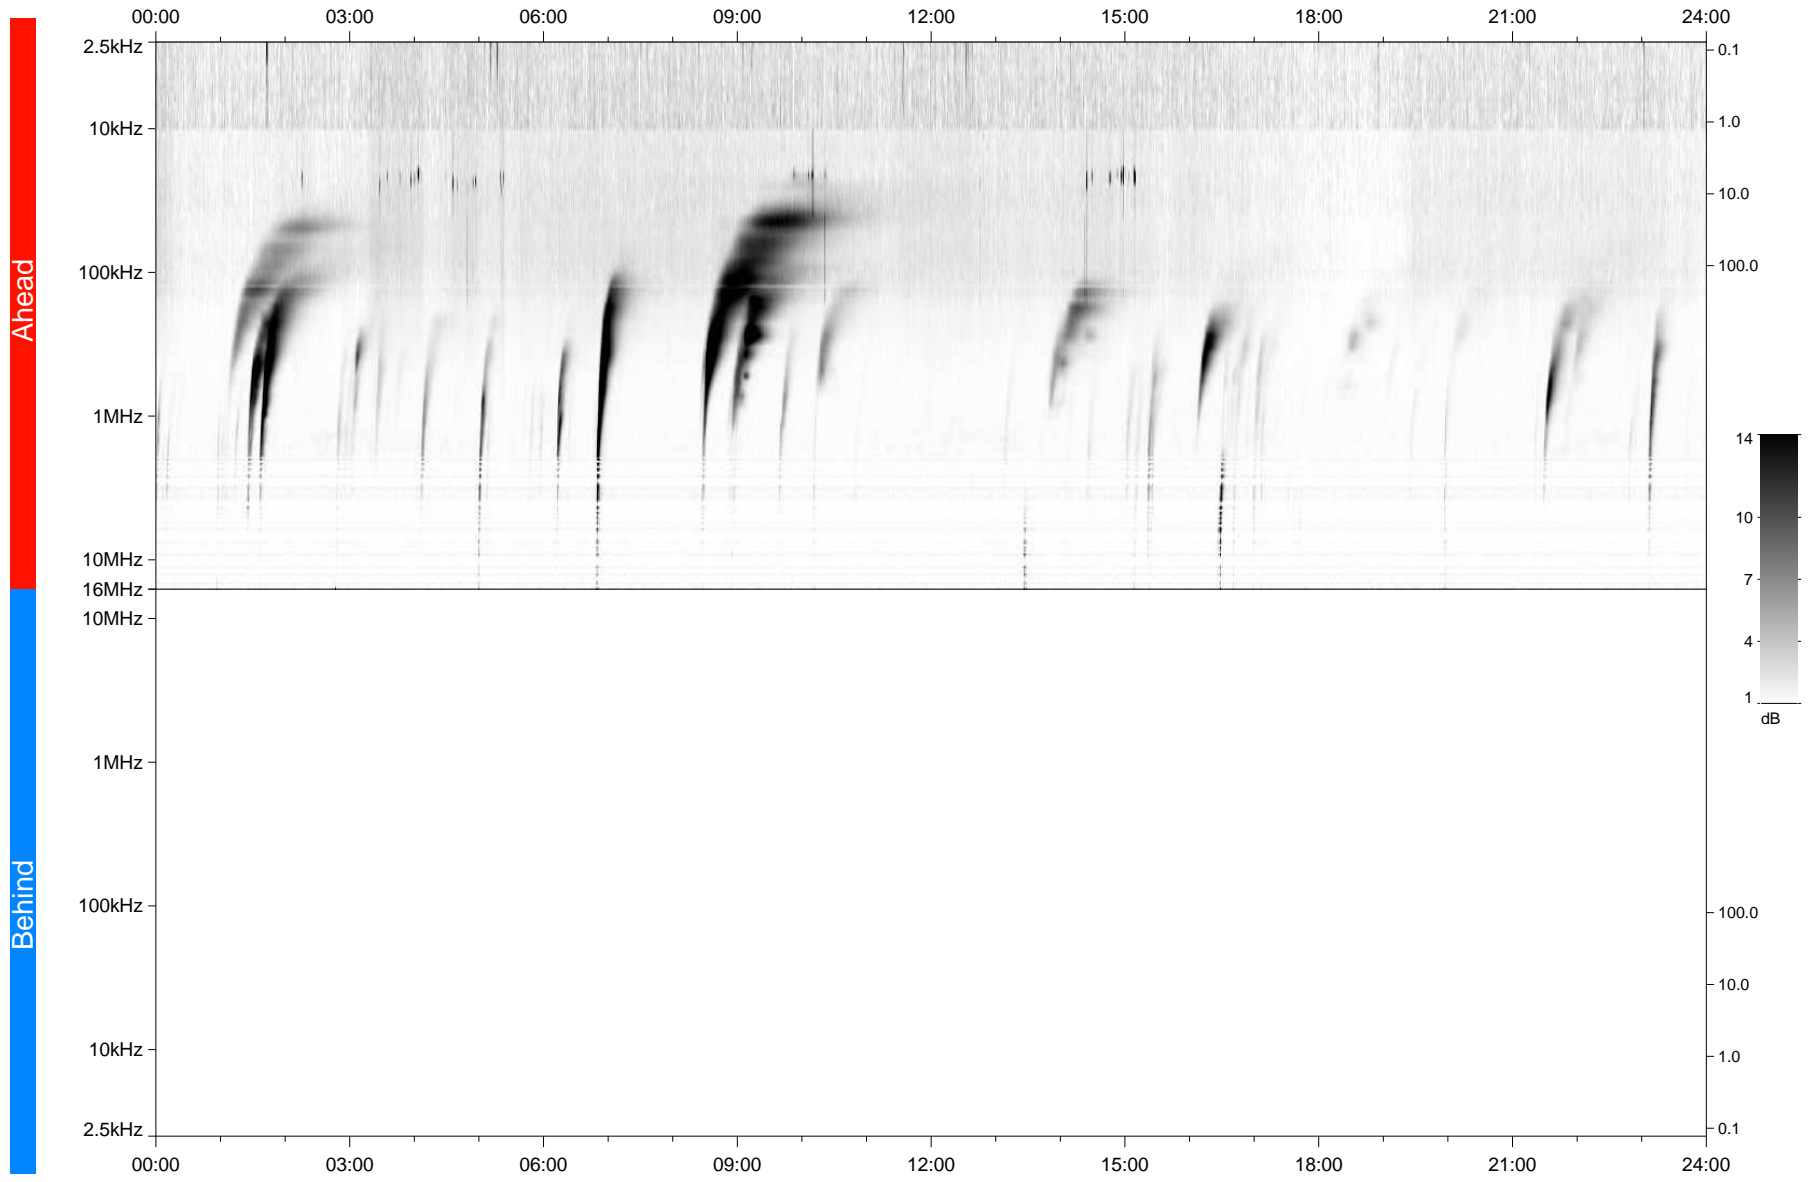

# STEREO/WAVES Daily Summary - 11-Aug-2023 (DOY 223)

Ahead source file: swaves\_ahead\_2023\_223\_1\_05.fin  
Ahead PSE Angle:  $-0.3^\circ$

Behind PSE Angle:  $-2.5^\circ$   
Behind source file: No STEREO-B data

Time (UTC)

file: stereo\_swaves\_daily-summary\_gray\_20230811\_v04  
made by: space.umn.edu on macOS with TDL 8.8.2 on 2023-09-11 07:20:51, with TLib V946 / dynspec V311