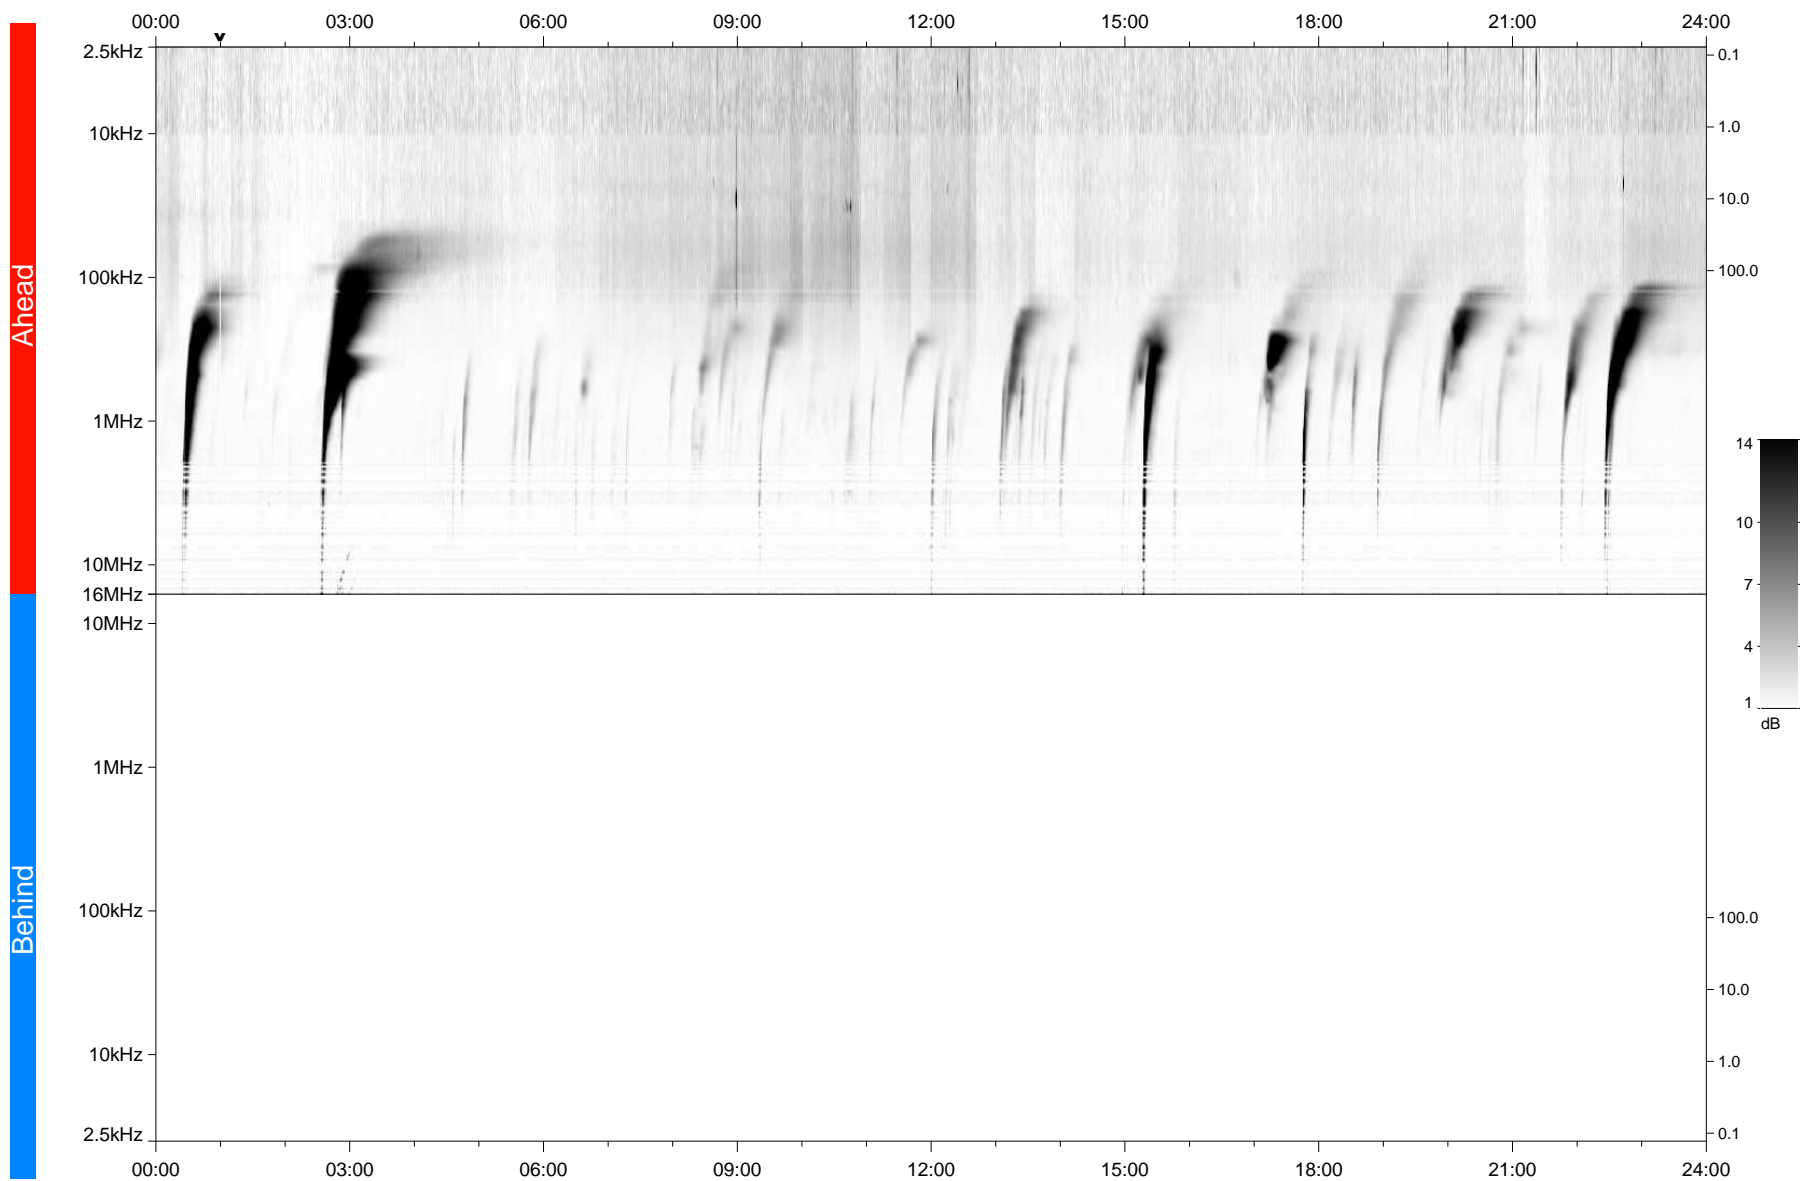

# STEREO/WAVES Daily Summary - 10-Aug-2023 (DOY 222)

Ahead source file: swaves\_ahead\_2023\_222\_1\_05.fin  
Ahead PSE Angle:  $-0.4^\circ$

Behind PSE Angle:  $-2.4^\circ$   
Behind source file: No STEREO-B data

Time (UTC)

file: stereo\_swaves\_daily-summary\_gray\_20230810\_v04  
made by: space.umn.edu on macOS with TDL 8.8.2 on 2023-09-10 10:14:42, with TLib V946 / dynspec V311