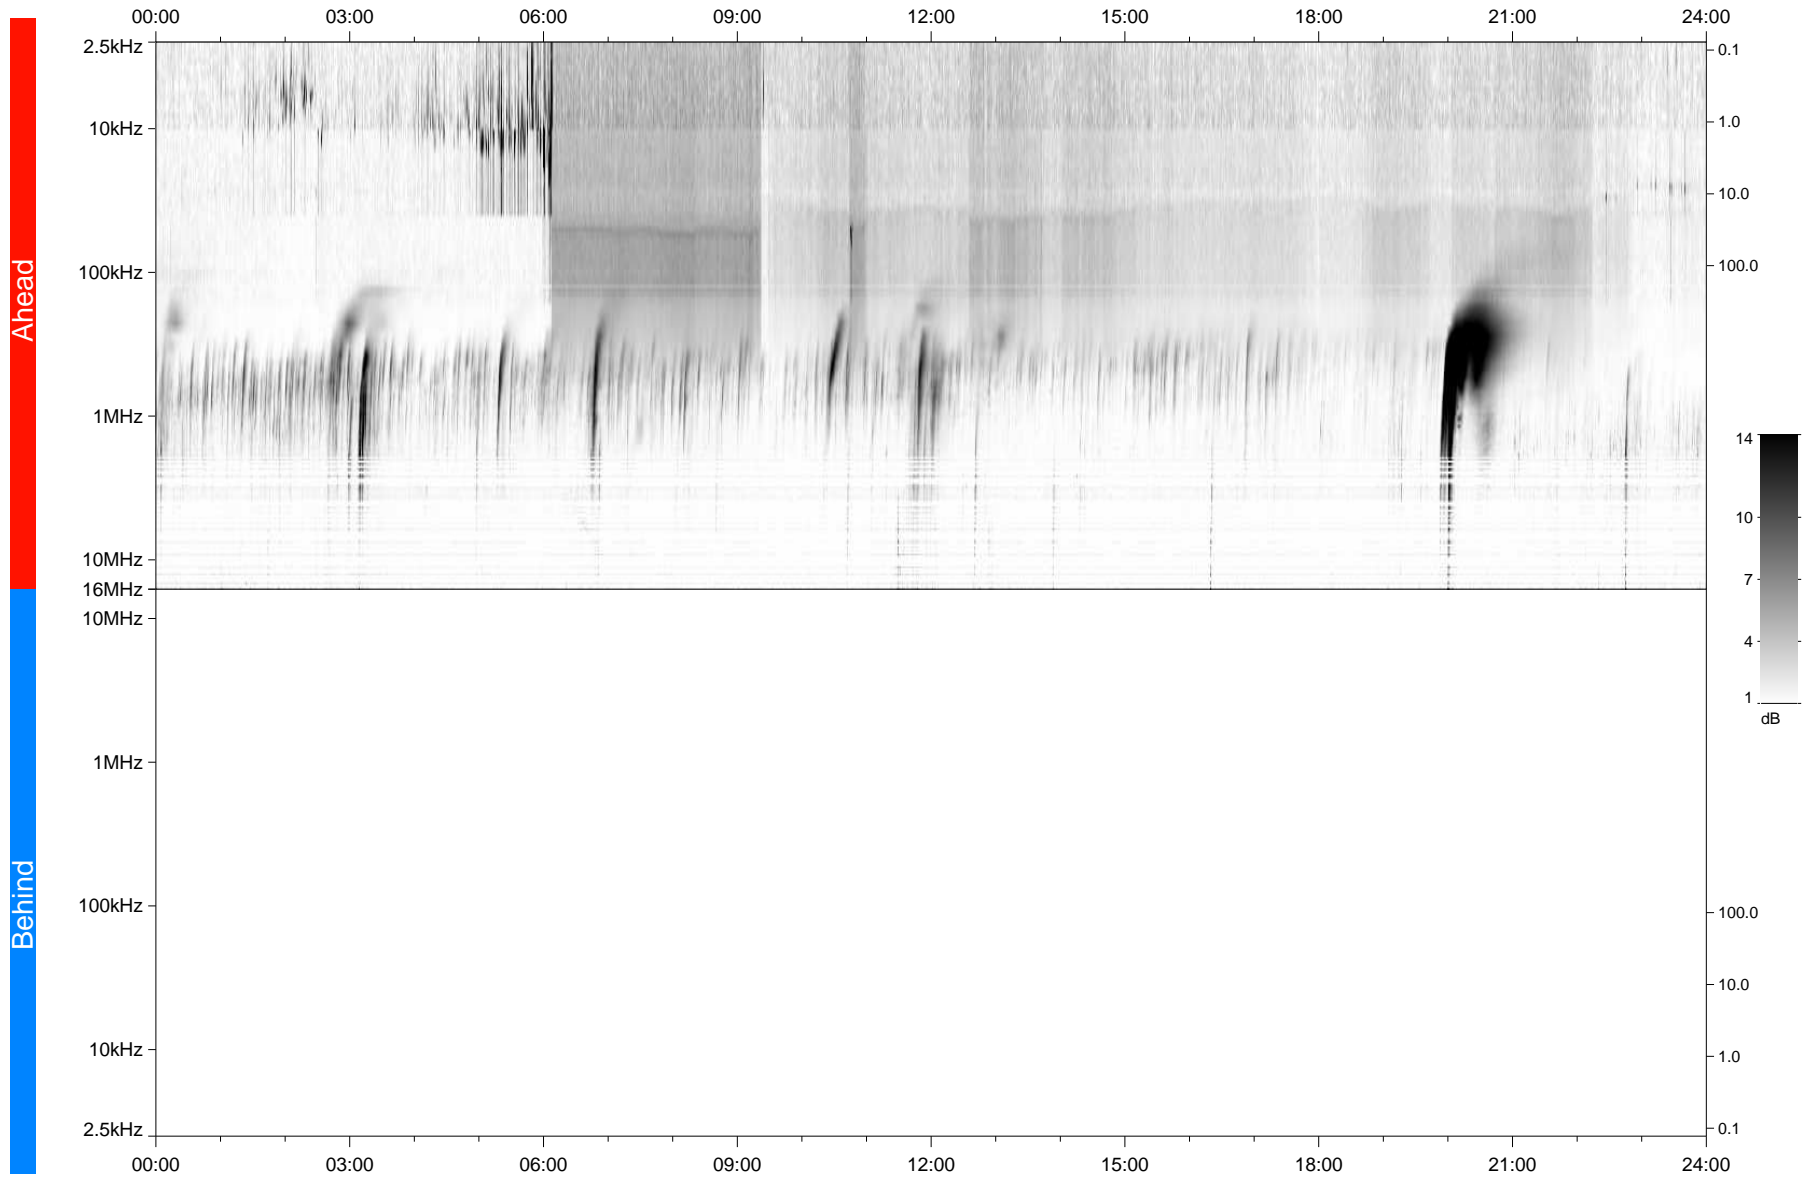

STEREO/WAVES Daily Summary - 01-Aug-2023 (DOY 213)

Ahead source file: swaves_ahead_2023_213_1_05.fin
Ahead PSE Angle: -1.2°

Behind PSE Angle: -1.4°
Behind source file: No STEREO-B data

Time (UTC)

file: stereo_swaves_daily-summary_gray_20230801_v04
made by: space.umn.edu on macOS with TDL 8.8.2 on 2023-09-01 14:45:18, with TLib V946 / dynspec V311