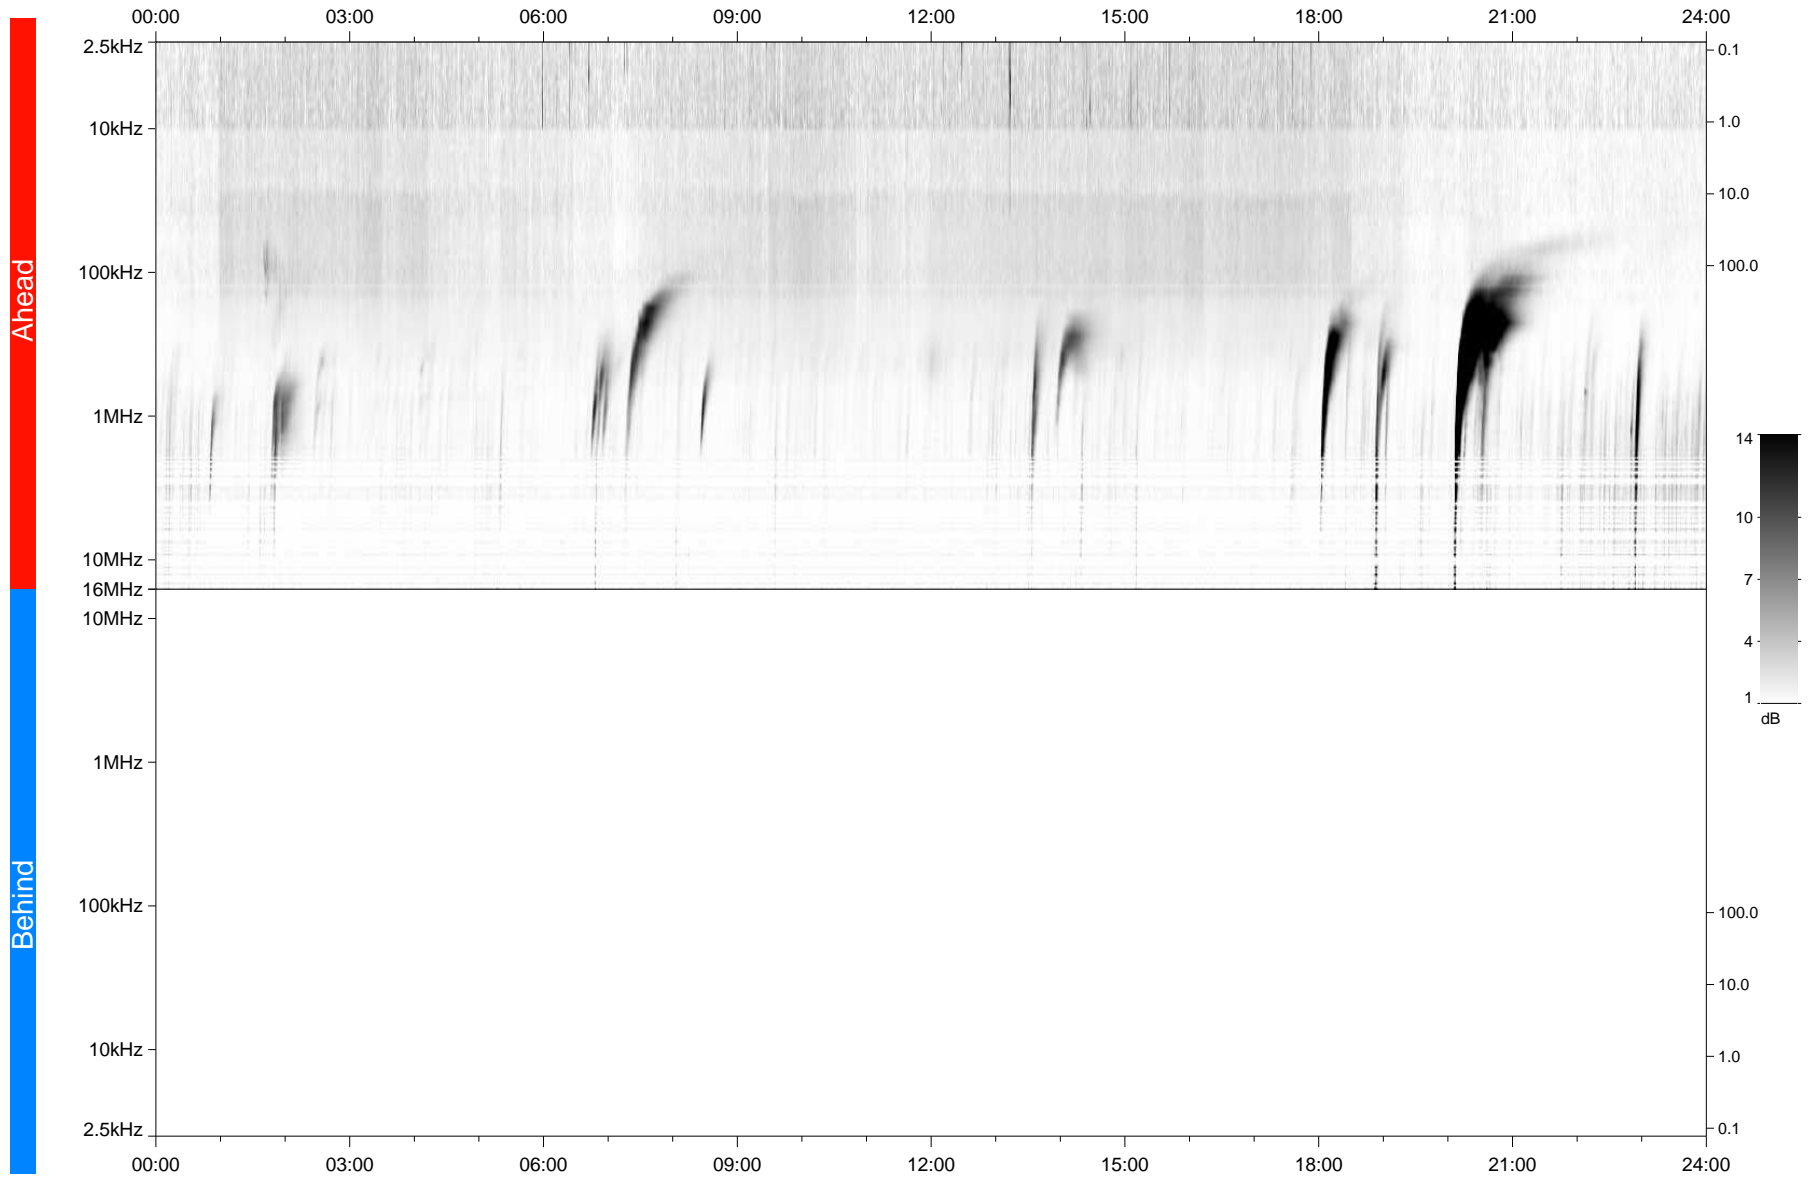

# STEREO/WAVES Daily Summary - 08-Jul-2023 (DOY 189)

Ahead source file: swaves\_ahead\_2023\_189\_1\_05.fin  
Ahead PSE Angle:  $-3.6^\circ$

Behind PSE Angle:  $0.9^\circ$   
Behind source file: No STEREO-B data

Time (UTC)

file: stereo\_swaves\_daily-summary\_gray\_20230708\_v04  
made by: space.umn.edu on macOS with TDL 8.8.2 on 2023-08-08 14:52:15, with TLib V946 / dynspec V311