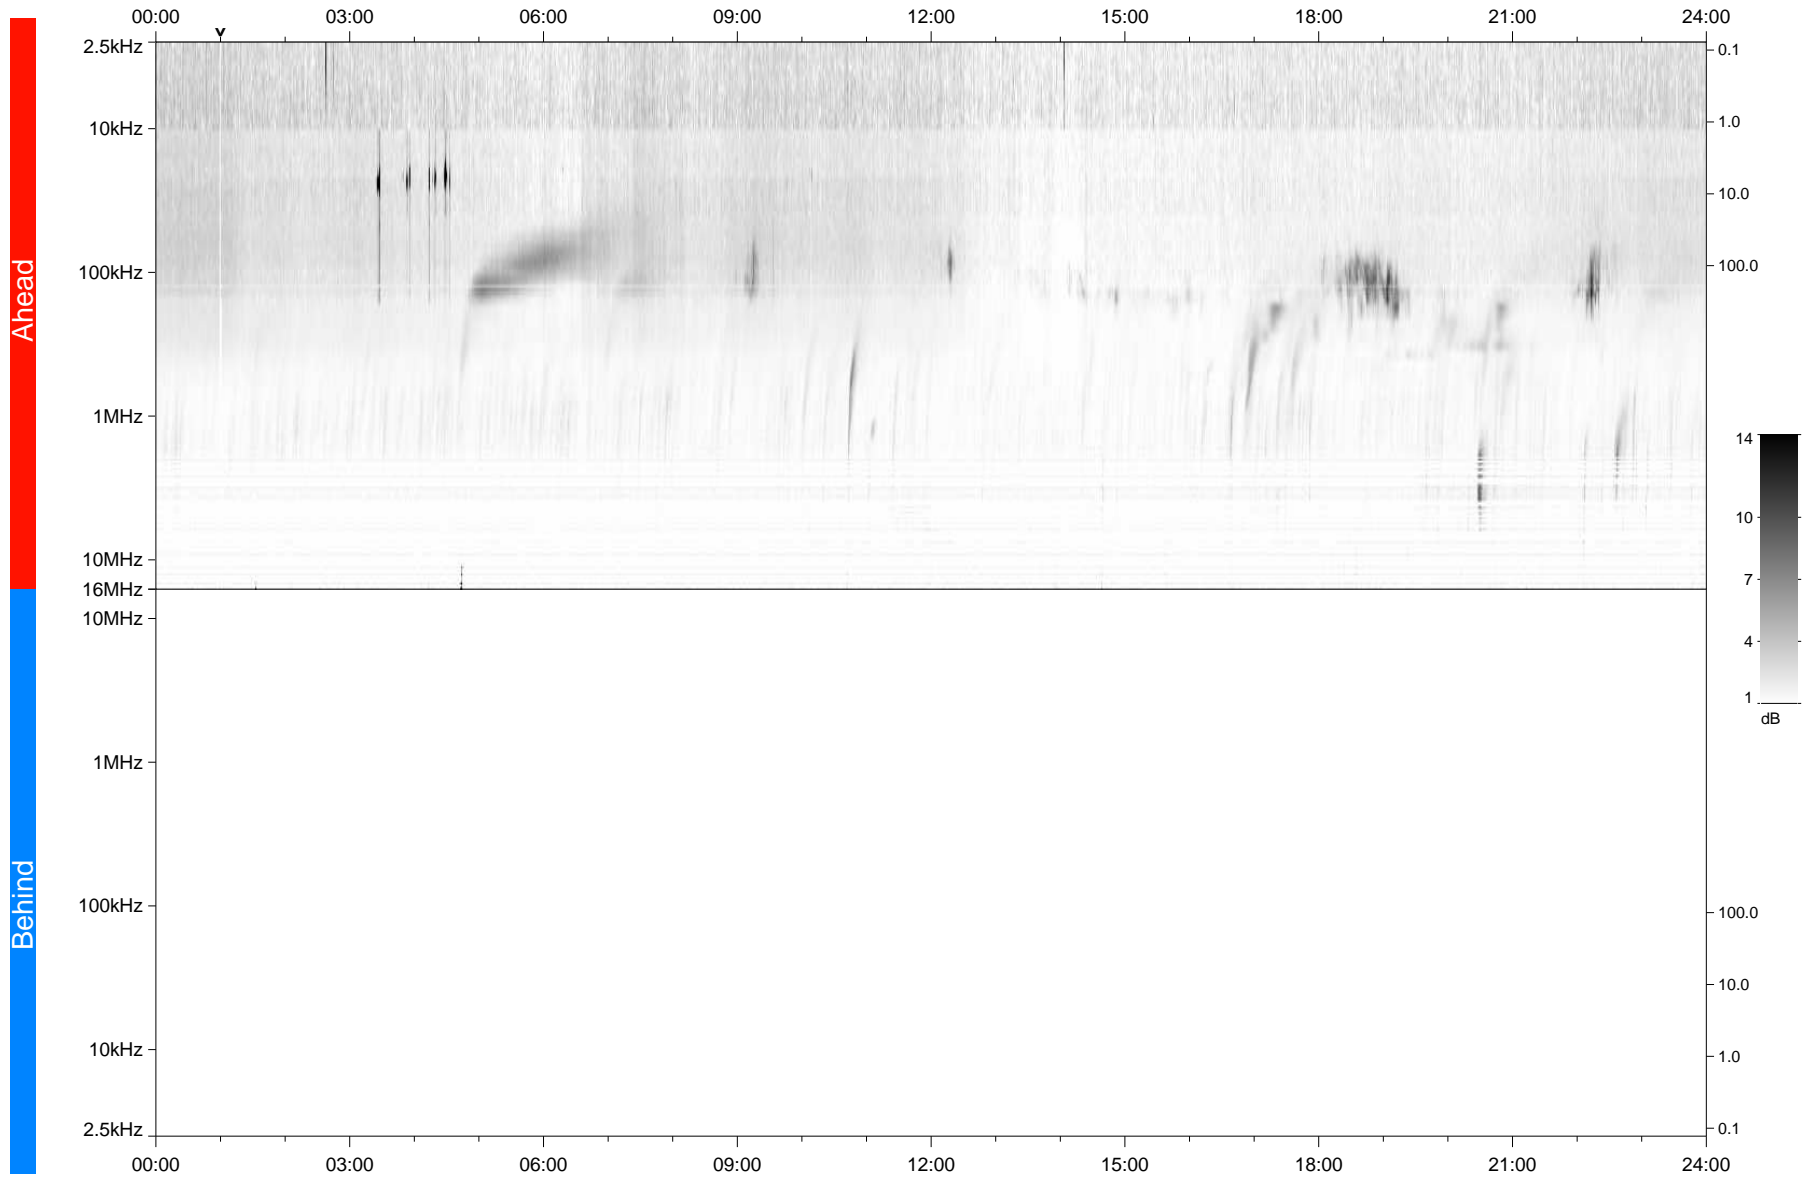

# STEREO/WAVES Daily Summary - 07-Jul-2023 (DOY 188)

Ahead source file: swaves\_ahead\_2023\_188\_1\_05.fin  
Ahead PSE Angle:  $-3.8^\circ$

Behind PSE Angle:  $1.0^\circ$   
Behind source file: No STEREO-B data

Time (UTC)

file: stereo\_swaves\_daily-summary\_gray\_20230707\_v04  
made by: space.umn.edu on macOS with TDL 8.8.2 on 2023-08-07 11:08:51, with TLib V946 / dynspec V311