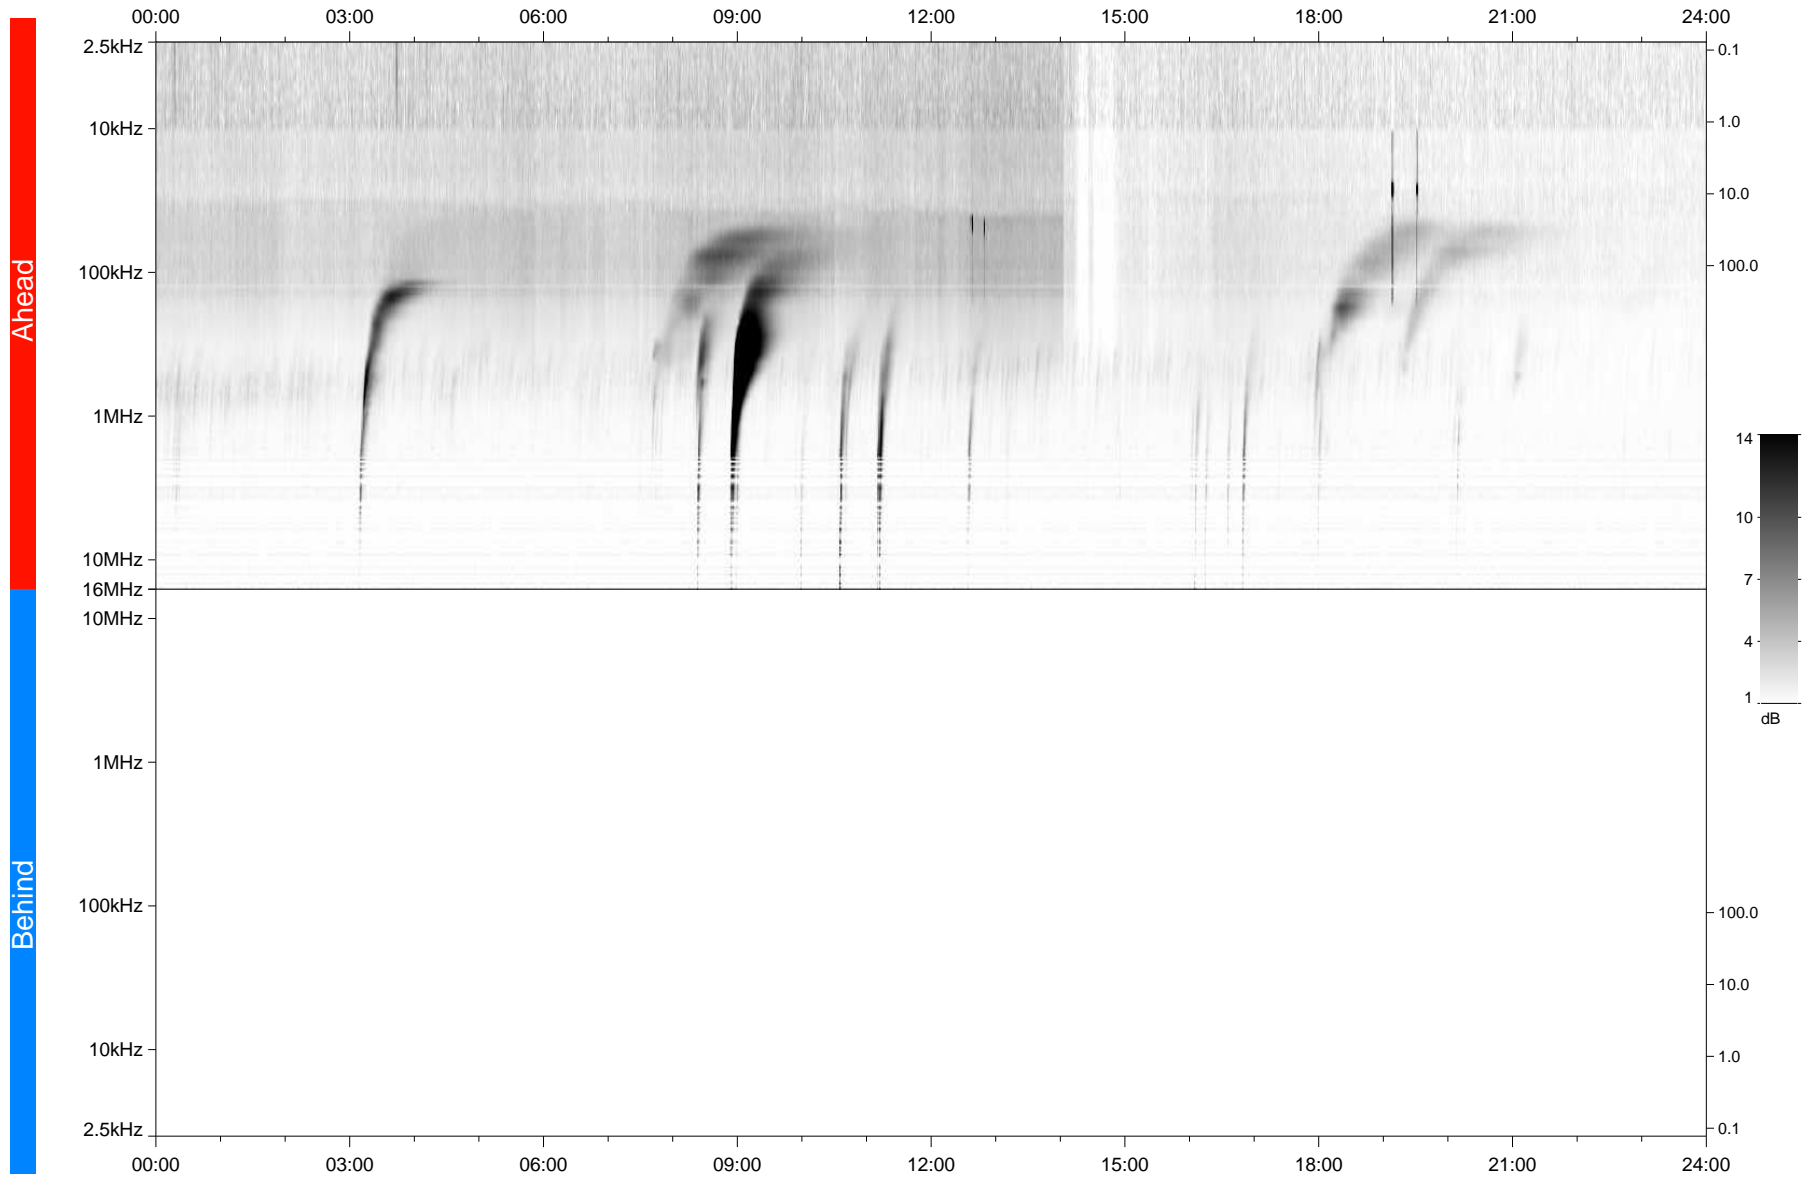

# STEREO/WAVES Daily Summary - 04-Jun-2023 (DOY 155)

Ahead source file: swaves\_ahead\_2023\_155\_1\_05.fin  
Ahead PSE Angle: -7.0°

Behind PSE Angle: 3.9°  
Behind source file: No STEREO-B data

Time (UTC)

file: stereo\_swaves\_daily-summary\_gray\_20230604\_v04  
made by: space.umn.edu on macOS with TDL 8.8.2 on 2023-07-06 07:21:32, with TLib V946 / dynspec V311