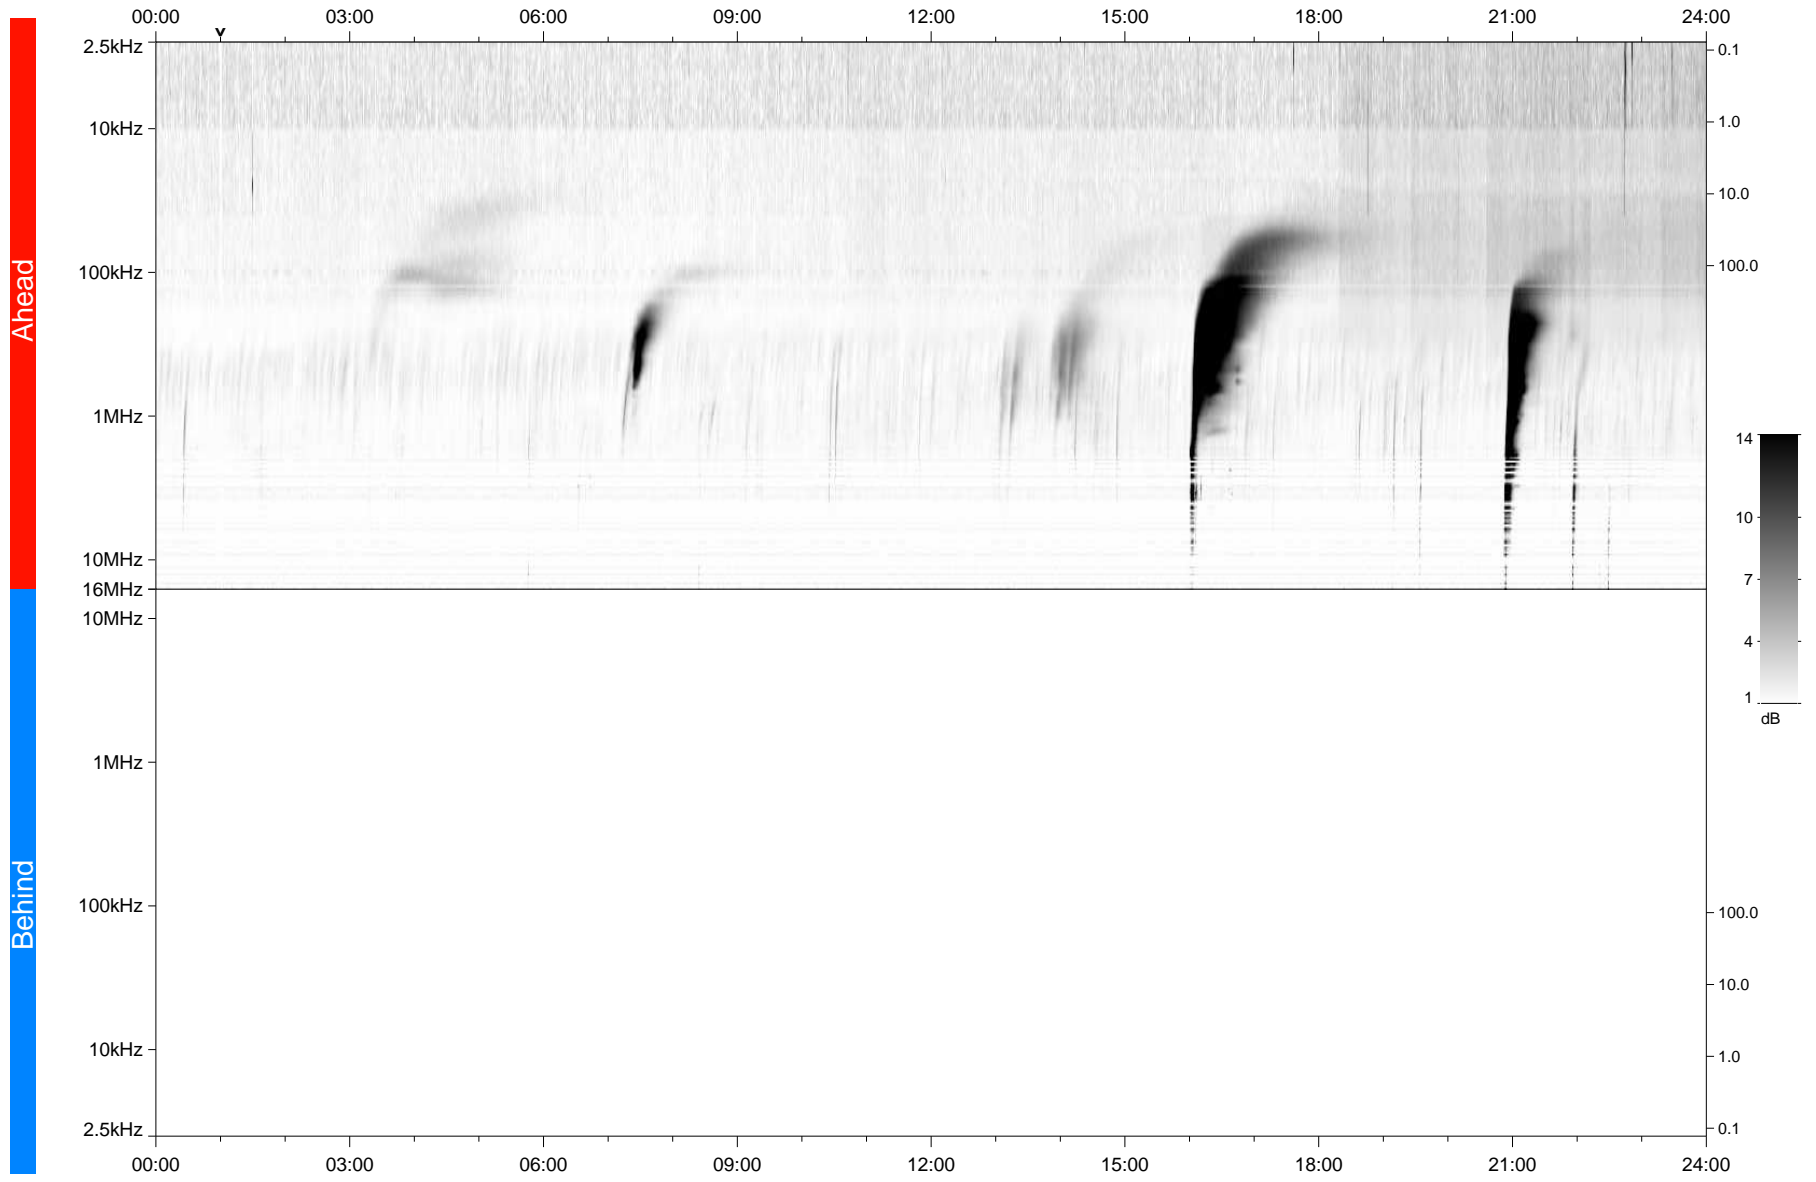

# STEREO/WAVES Daily Summary - 18-May-2023 (DOY 138)

Ahead source file: swaves\_ahead\_2023\_138\_1\_05.fin  
Ahead PSE Angle: -8.5°

Behind PSE Angle: 5.2°  
Behind source file: No STEREO-B data

Time (UTC)

file: stereo\_swaves\_daily-summary\_gray\_20230518\_v04  
made by: space.umn.edu on macOS with TDL 8.8.2 on 2023-06-18 08:47:55, with Tlib V946 / dynspec V311