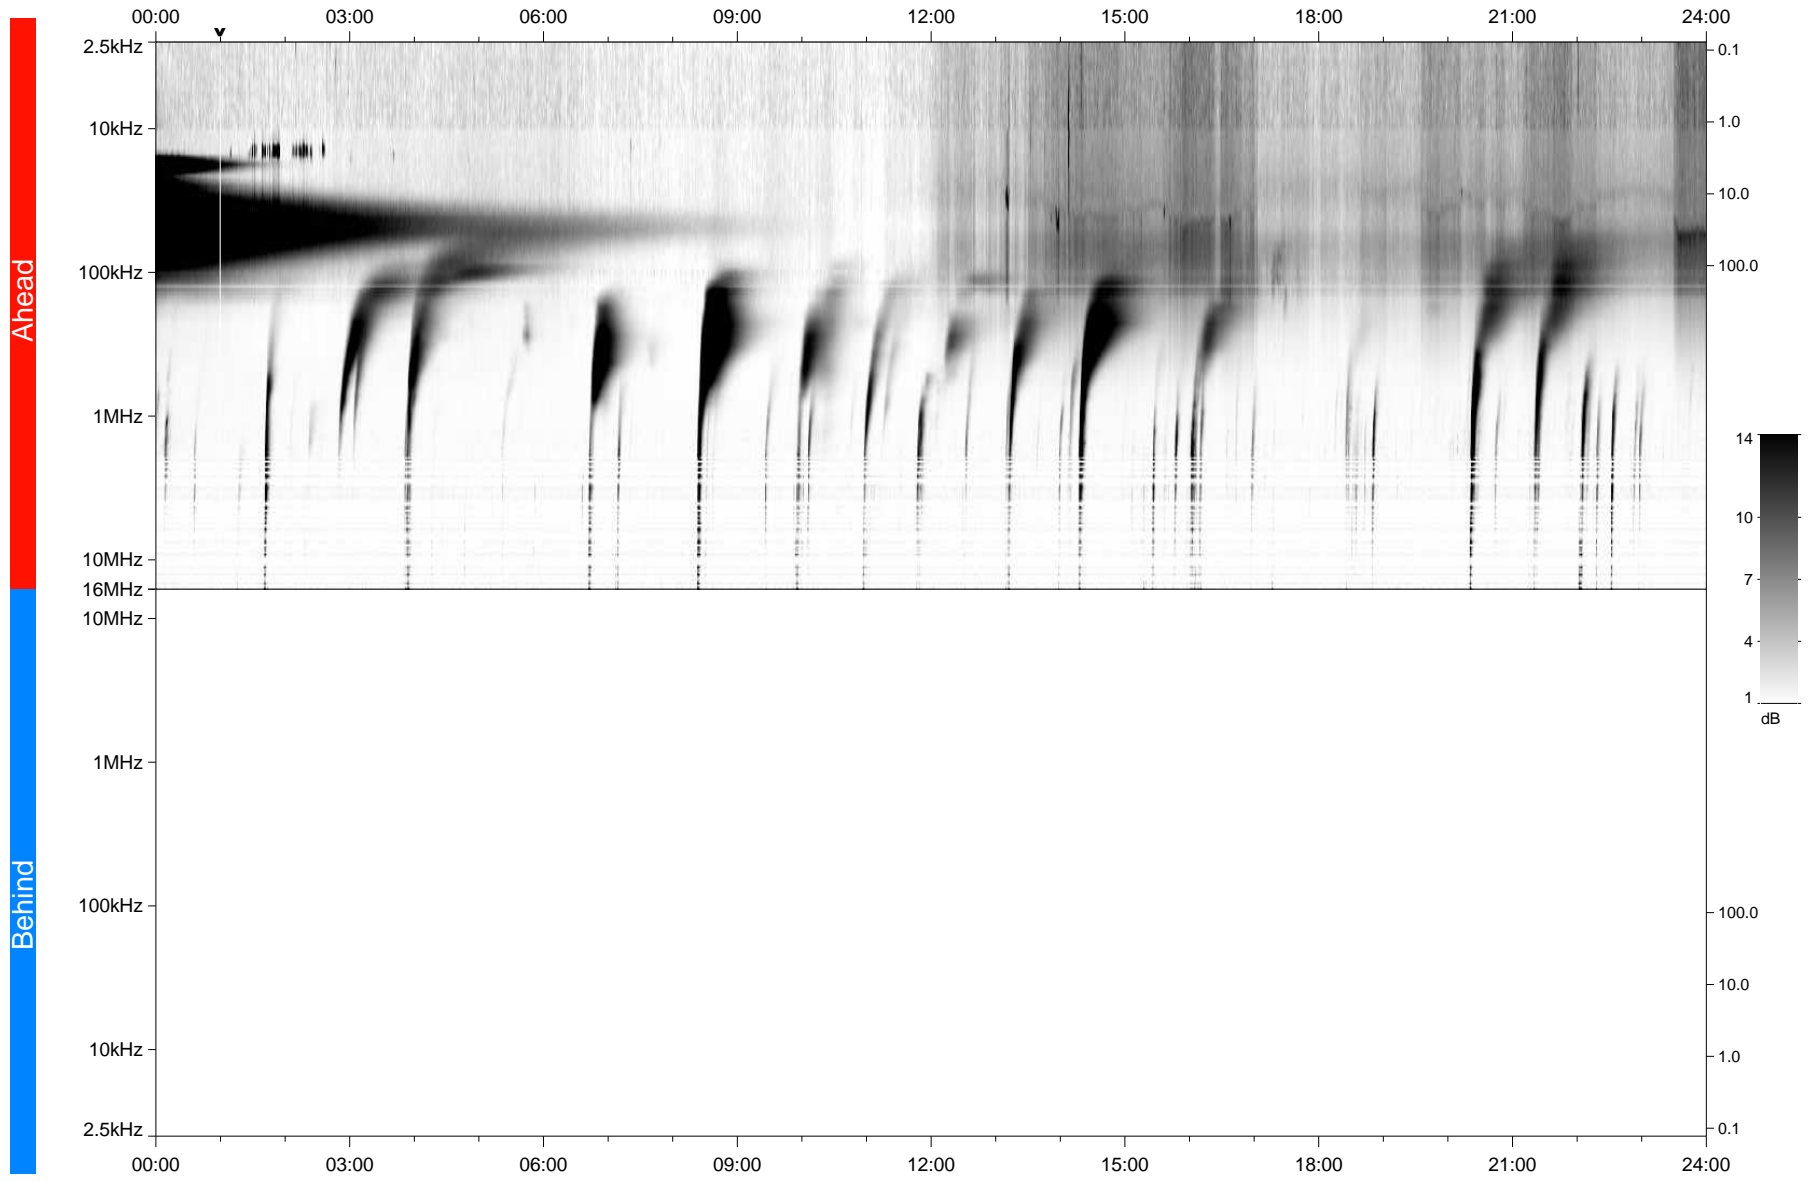

STEREO/WAVES Daily Summary - 08-May-2023 (DOY 128)

Ahead source file: swaves_ahead_2023_128_1_05.fin
Ahead PSE Angle: -9.3°

Behind PSE Angle: 5.8°
Behind source file: No STEREO-B data

Time (UTC)

file: stereo_swaves_daily-summary_gray_20230508_v04
made by: space.umn.edu on macOS with TDL 8.8.2 on 2023-06-08 15:44:58, with Tlib V946 / dynspec V311